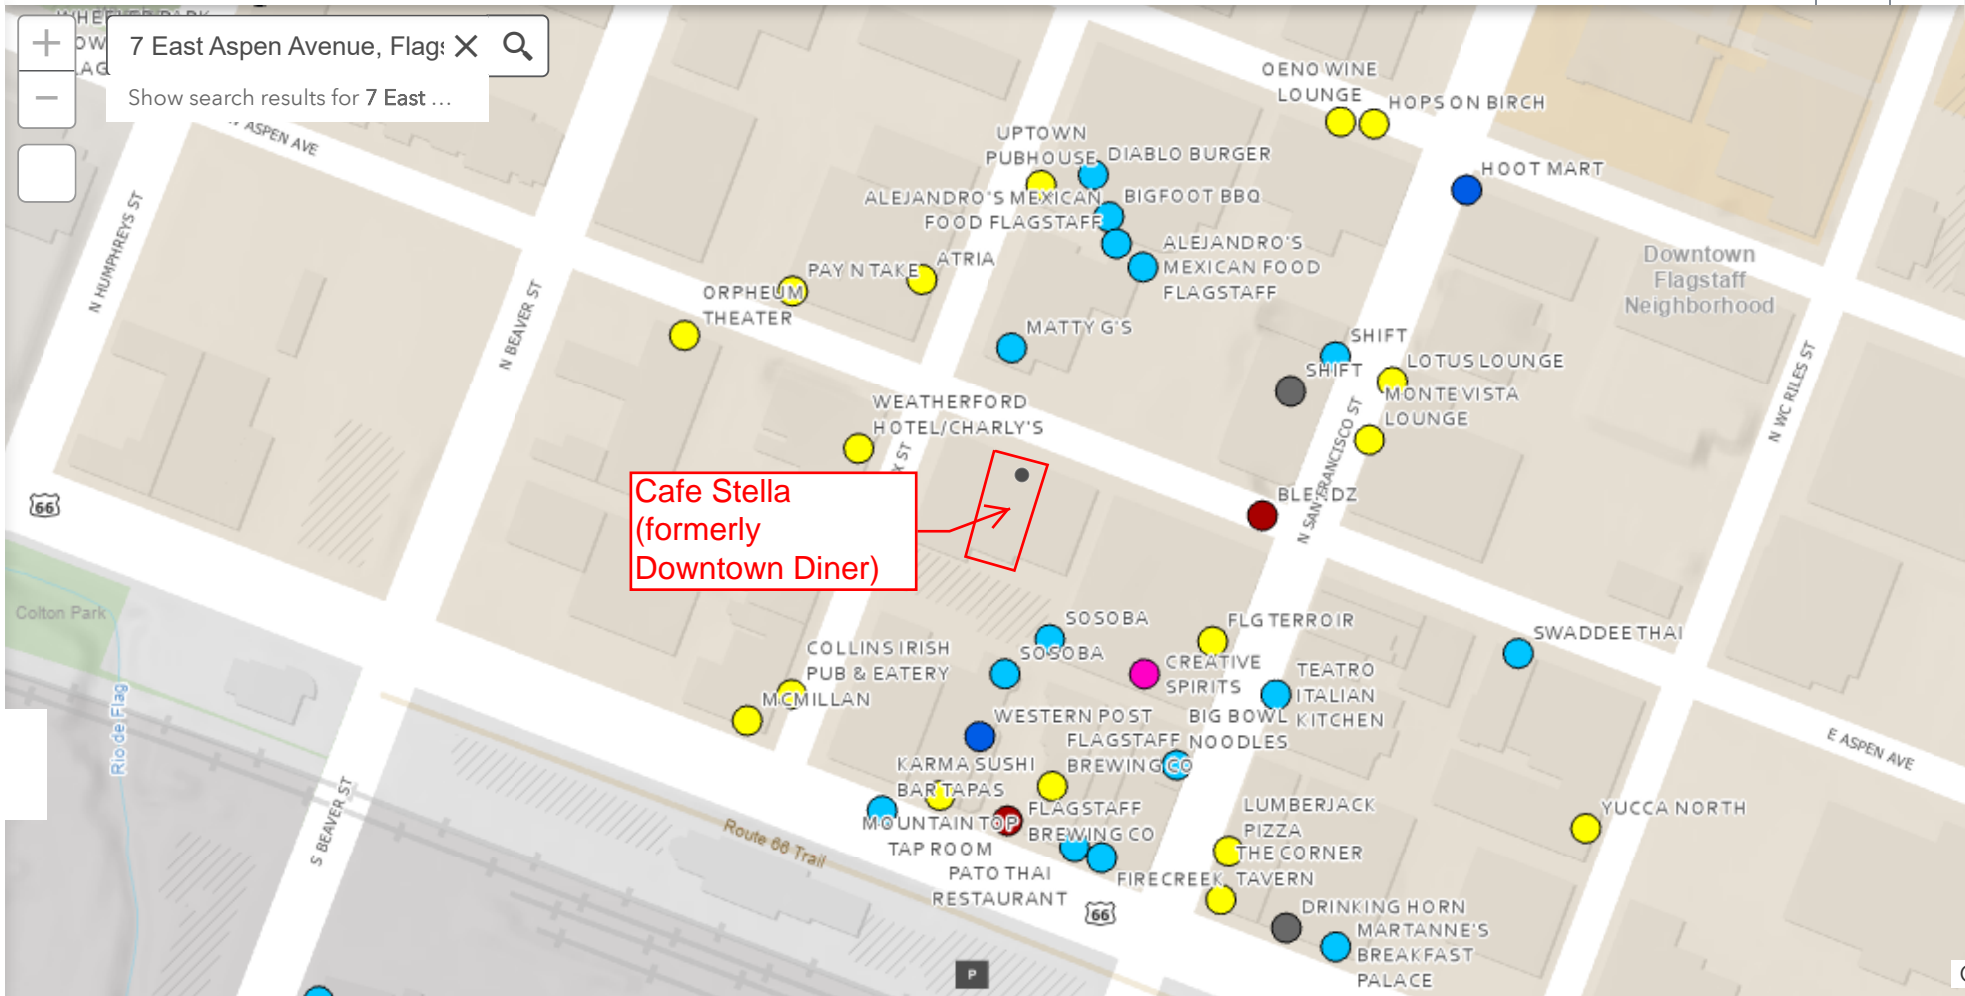

7 East Aspen Avenue, Flagstaff X Q  
Show search results for 7 East ...

Cafe Stella  
(formerly  
Downtown Diner)

66

Colton Park  
Rio de Flag

Route 66 Trail

66

P

Downtown  
Flagstaff  
Neighborhood

E ASPEN AVE

N ASPEN AVE

N HUMPHREYS ST

N BEAVER ST

S BEAVER ST

N SAN FRANCISCO ST

N WC RILES ST

OENO WINE LOUNGE

HOPS ON BIRCH

HOOT MART

UPTOWN PUBHOUSE

DIABLO BURGER

ALEJANDRO'S MEXICAN FOOD FLAGSTAFF

BIGFOOT BBO

ALEJANDRO'S MEXICAN FOOD FLAGSTAFF

PAY N TAKE

BARTAPAS

FLAGSTAFF BREWING CO

THE CORNER

MOUNTAIN TOP TAP ROOM

PATO THAI RESTAURANT

FIRECREEK TAVERN

DRINKING HORN

MARTANNE'S BREAKFAST PALACE