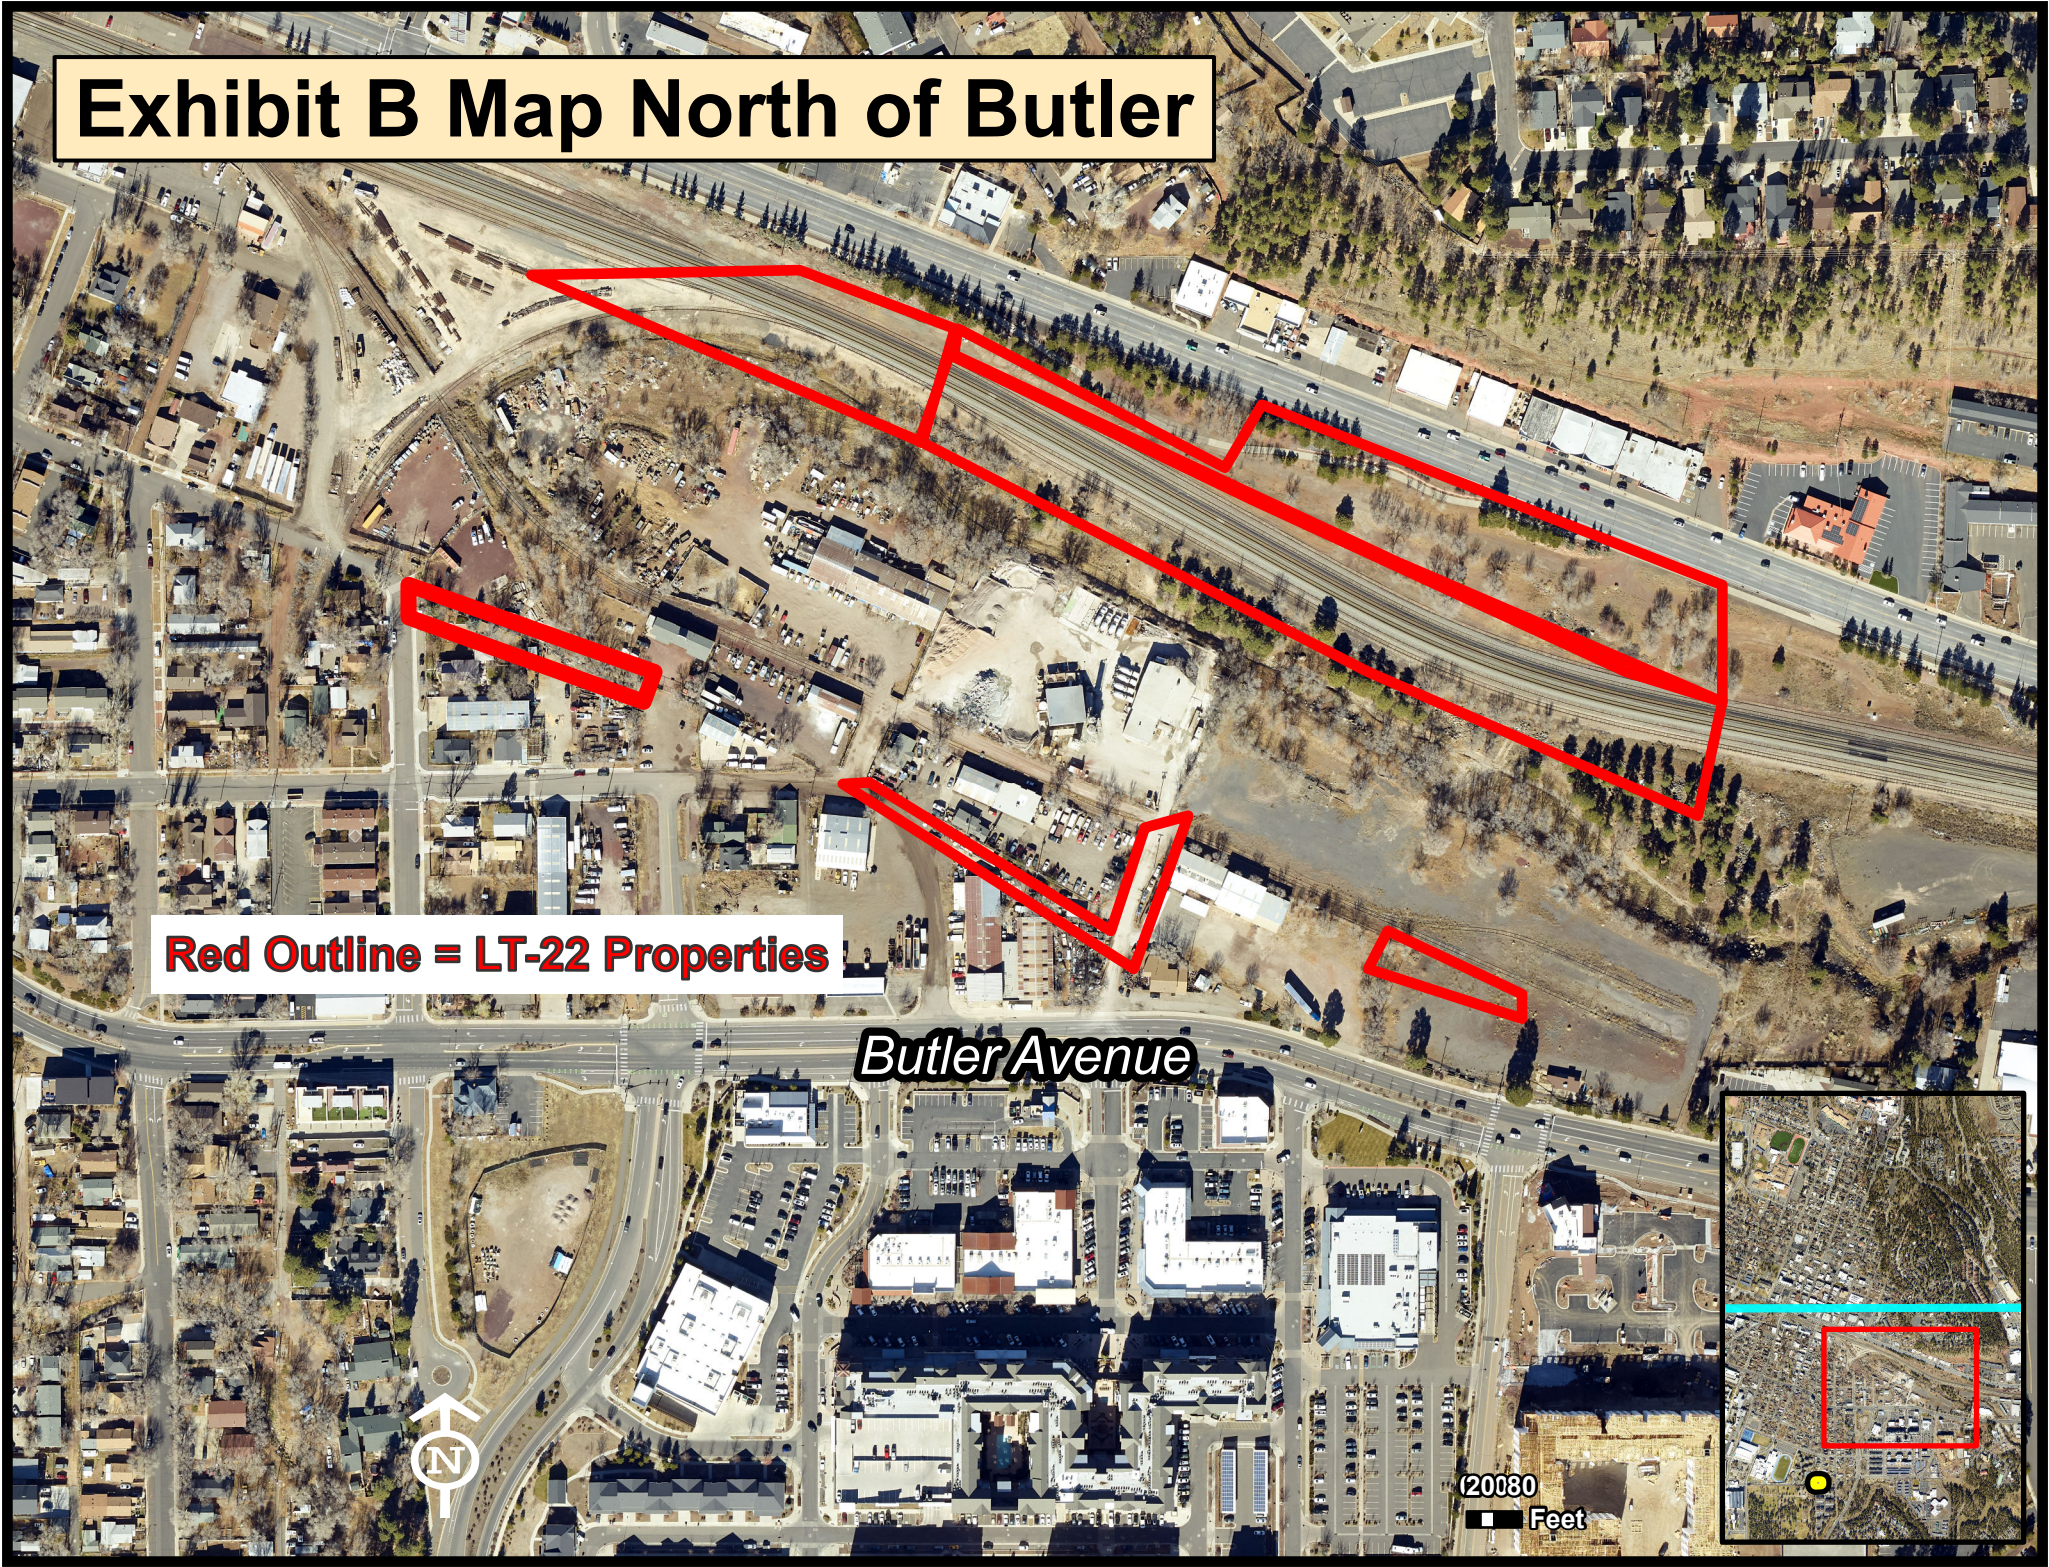

# Exhibit B Map North of Butler

Red Outline = LT-22 Properties

*Butler Avenue*

20080  
Feet

# Exhibit B Map South of Butler