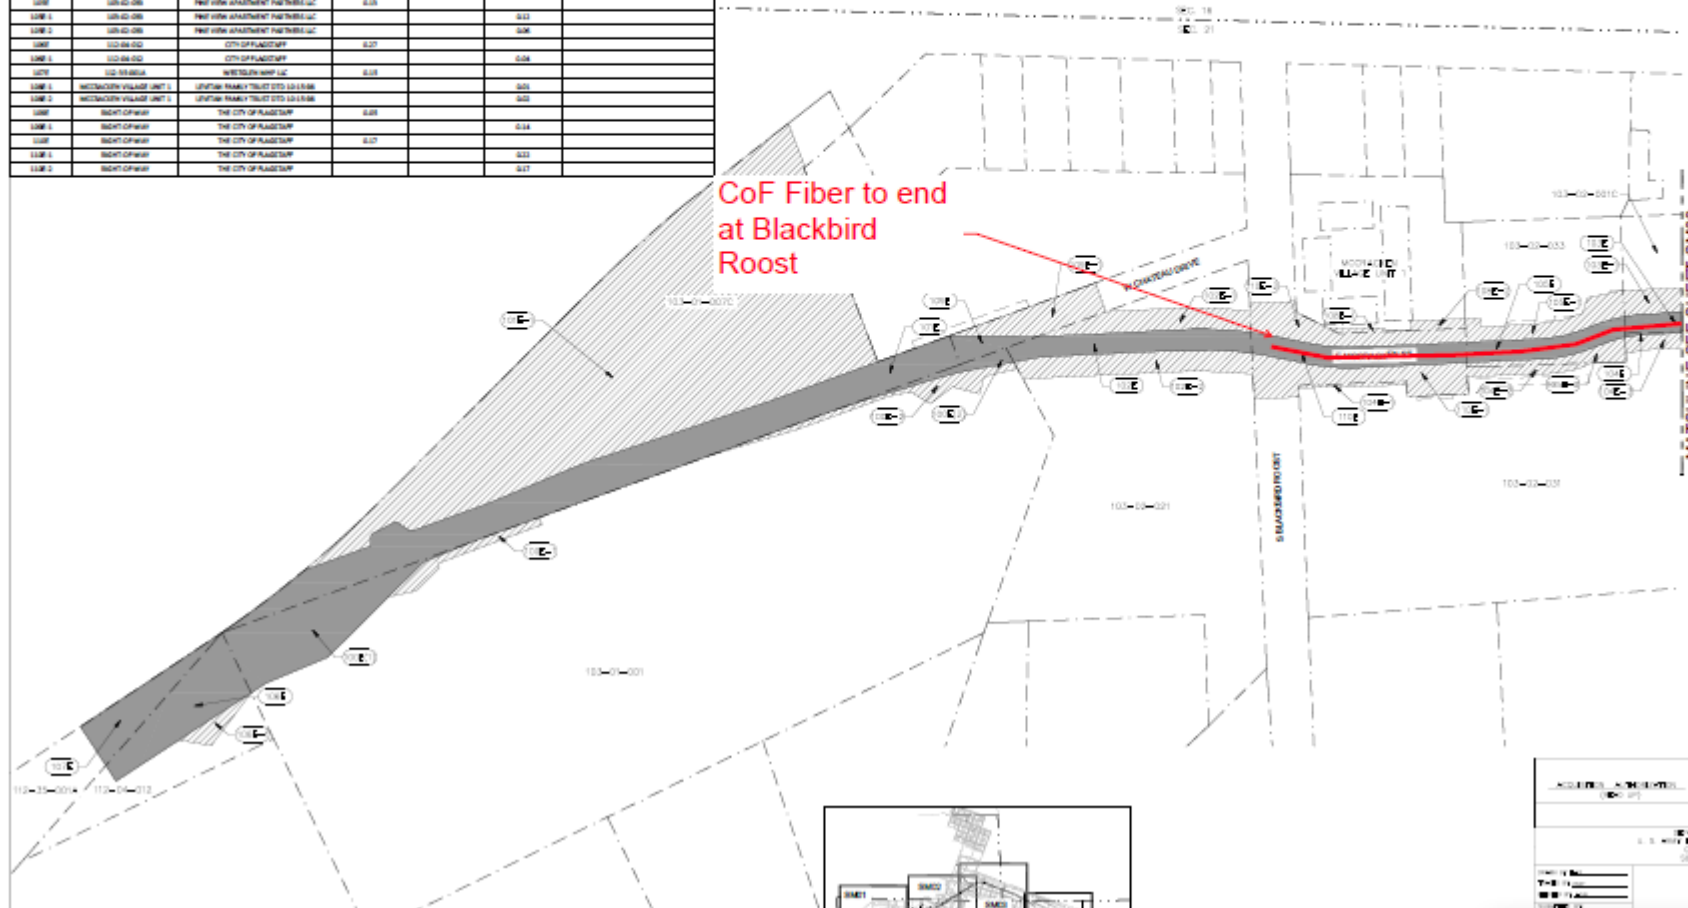

CORPS OF ENGINEERS

U. S. ARMY

PRELIMINARY PROJECT MAP

DTF FILE #000

DATE: 01/01/2014

LOCATION OF PROJECT

PROJECT #

COUNTY

CITY

APN #

ACQUISITION

TOTAL ACQ. ACQUIRED

PERMITS

DISPOSAL

TOTAL ACQ. DISPOSED OF

LEGEND

- TEMPORARY CONSTRUCTION EASEMENT
- ROAD EASEMENT
- PERPETUAL EASEMENT
- PROPERTY BOUNDARY
- EXISTING ROAD
- PROPOSED ROAD
- EXISTING UTILITY
- PROPOSED UTILITY

RE-ESTIMATE ACQUISITION REGISTER

DATE: 01/01/2014

PROJECT #

DTF FILE #