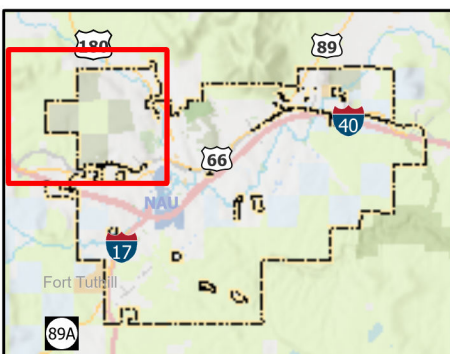

Overview

Observatory Mesa Natural Area

- | | | | |
|---|--------------------------------------|--|---------------------------------|
|  | Observatory Mesa Natural Area |  | Coconino National Forest |
|  | City Boundary |  | Private Ownership |
|  | BNSF |  | State Trust |
|  | City of Flagstaff Management |  | State of Arizona |
|  | Coconino County |  | Lowell Observatory |