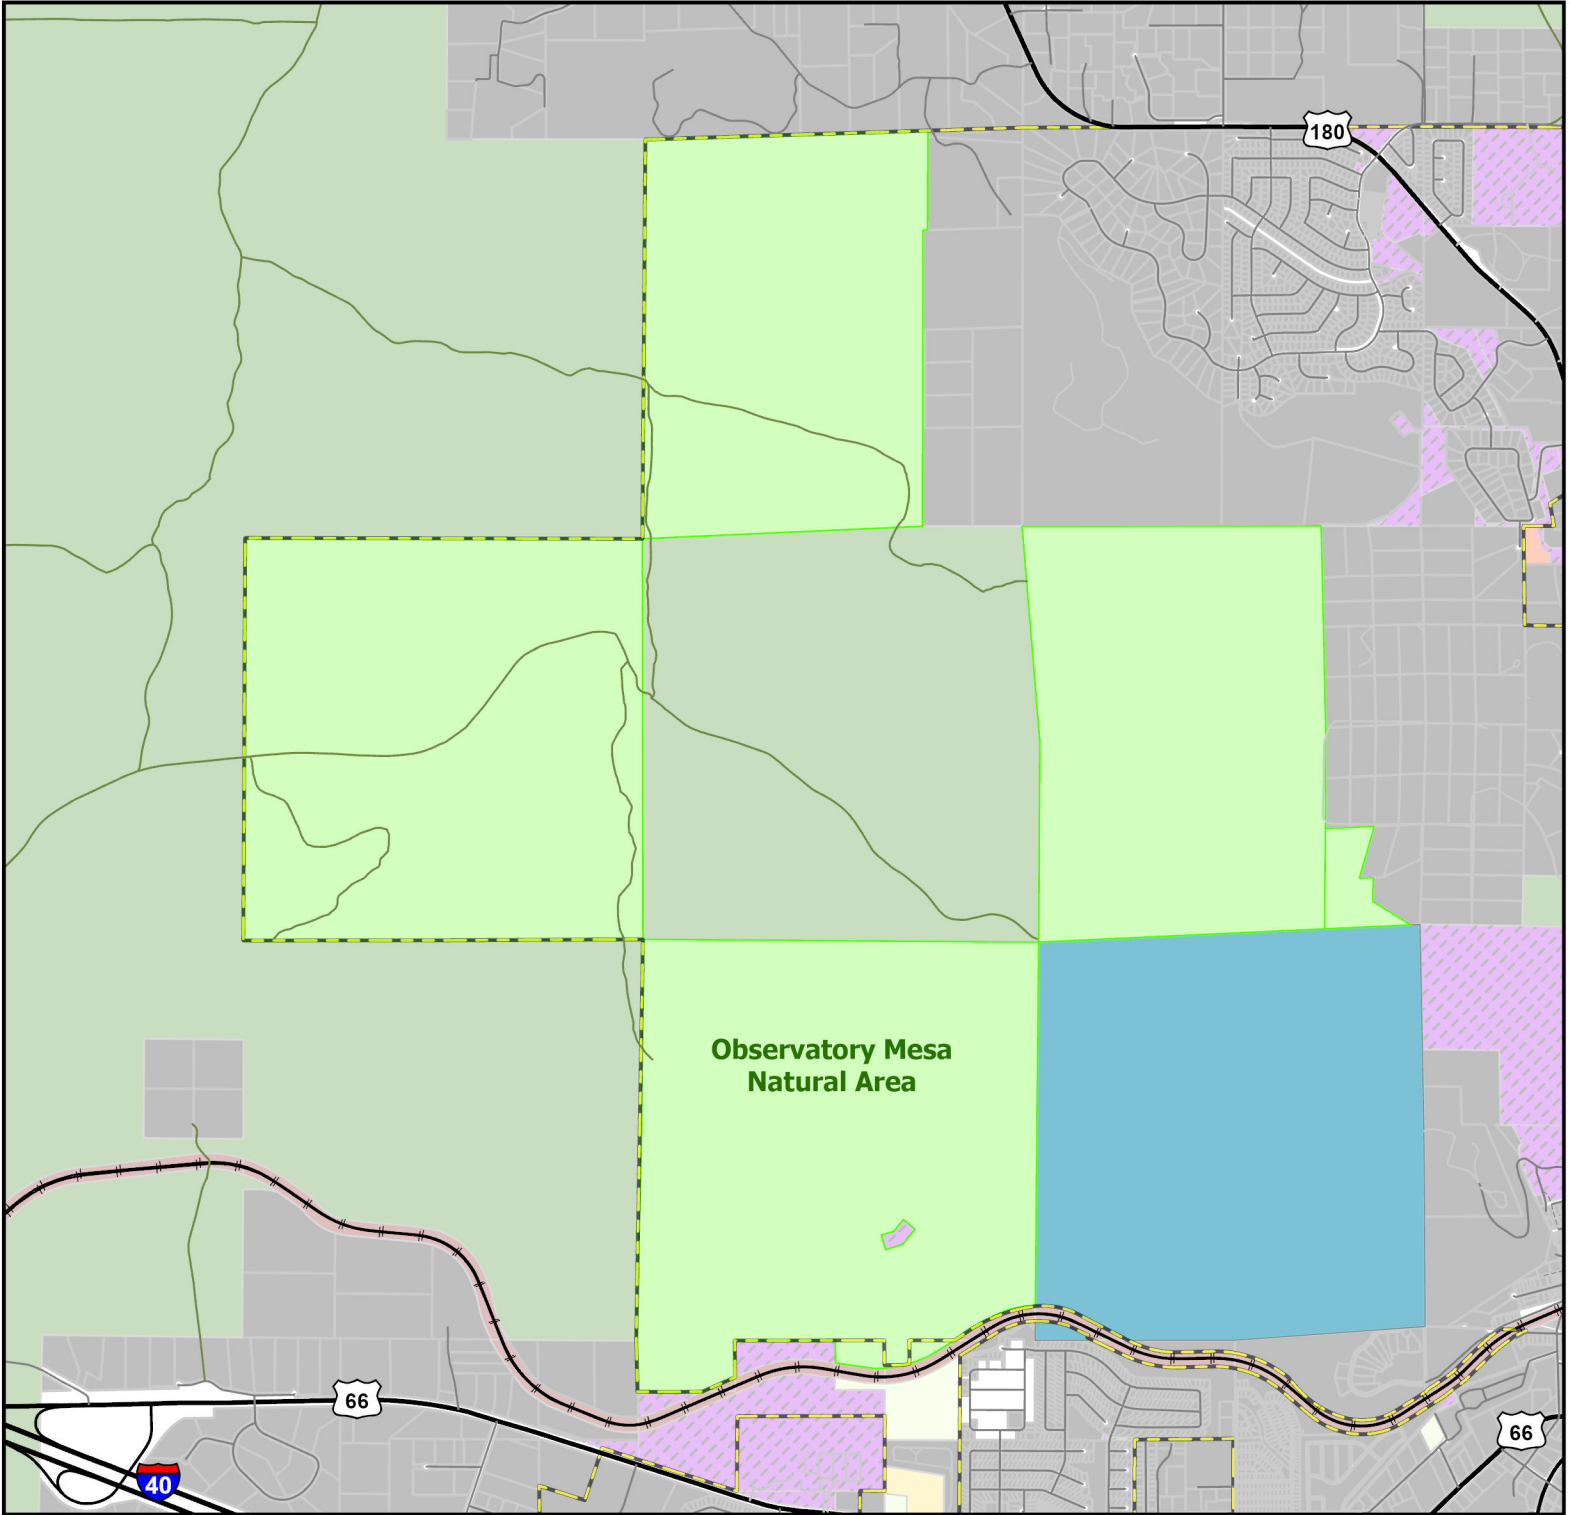

Overview

Observatory Mesa Natural Area

- | | | | |
|---|--------------------------------------|--|---------------------------------|
|  | Observatory Mesa Natural Area |  | Coconino National Forest |
|  | City Boundary |  | Private Ownership |
|  | BNSF |  | State Trust |
|  | City of Flagstaff Management |  | State of Arizona |
|  | Coconino County |  | Lowell Observatory |