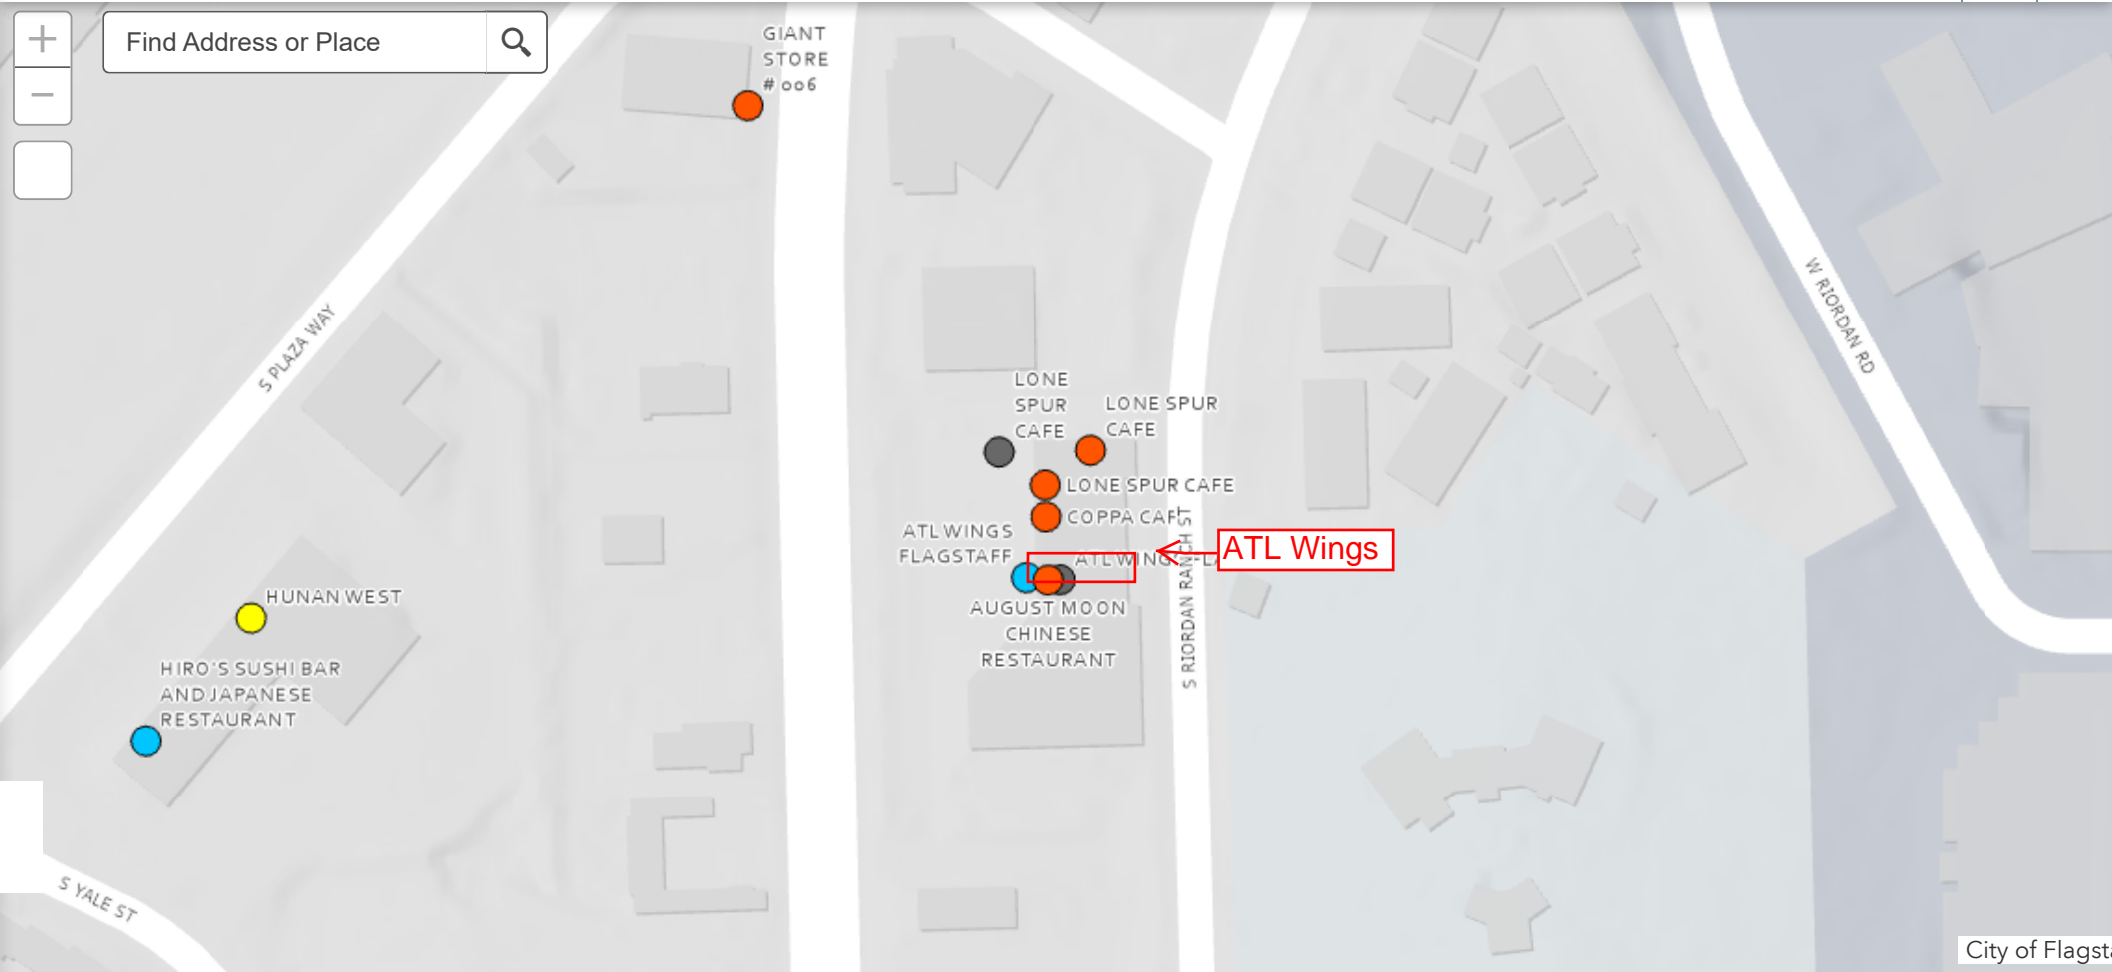

Find Address or Place

GIANT STORE #006

S PLAZA WAY

HUNAN WEST

HIRO'S SUSHI BAR AND JAPANESE RESTAURANT

S YALE ST

ATL WINGS FLAGSTAFF

AUGUST MOON CHINESE RESTAURANT

LONE SPUR CAFE

LONE SPUR CAFE

LONE SPUR CAFE

COPPA CAFE

ATL WINGS

S RIORDAN RANCH

ATL Wings

W RIORDAN RD