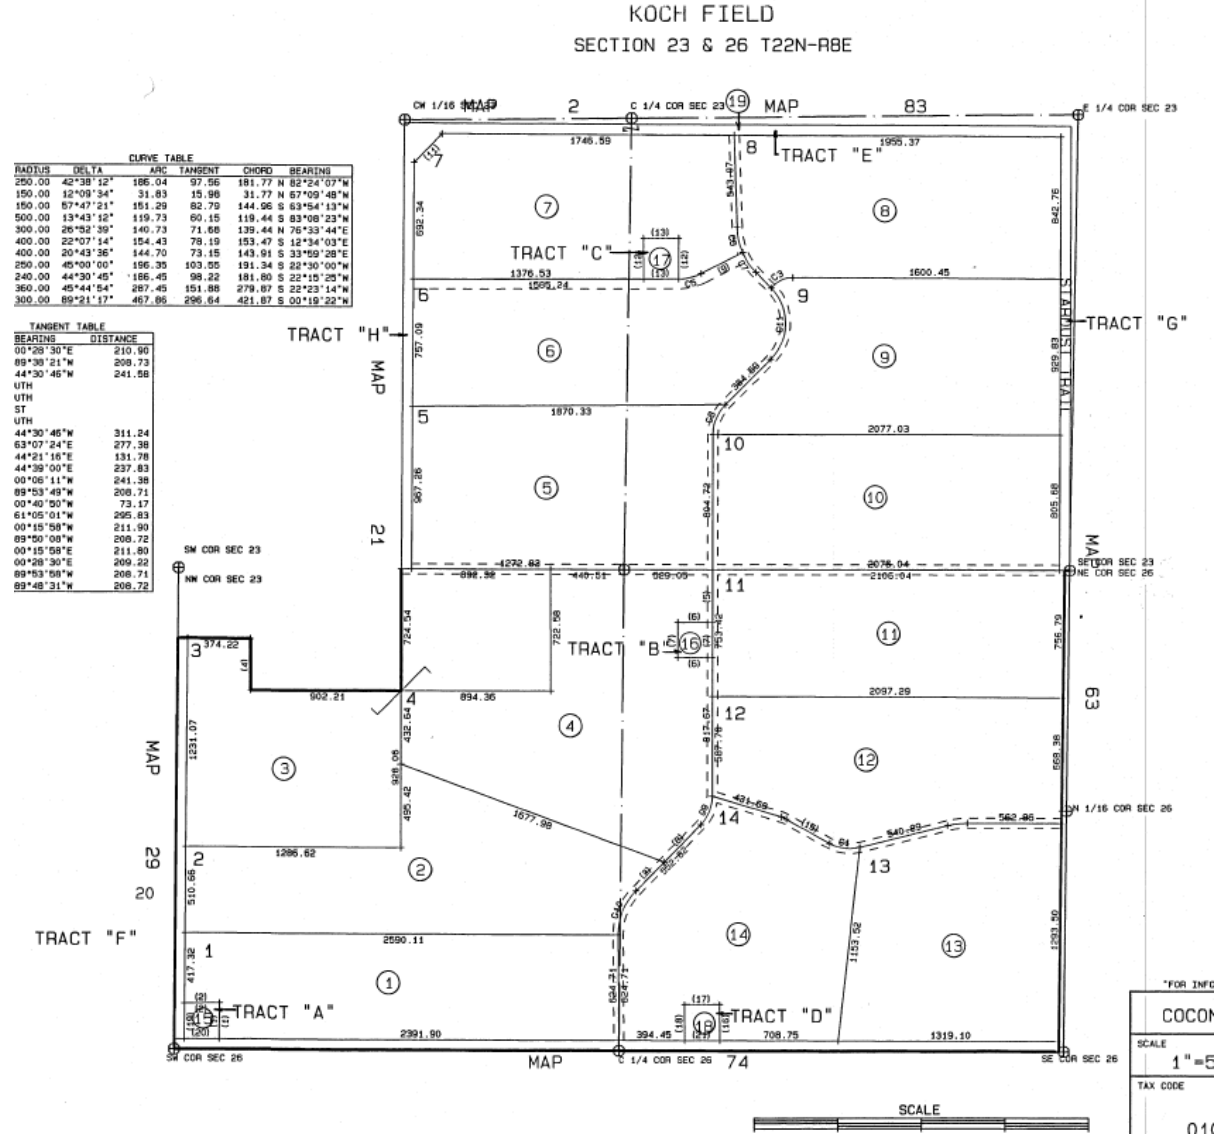

Koch Field Parcel Direction

Vicinity Map

Background

- City owned 540 acres of land in Koch Field
- Mostly in 1990's, City sold everything.
- City still retains 2 parcels: a 12.52-acre tract and a 9.26-acre tract (Portions of Lots 6 and 7 on map)
- Parcels are assets of the self-insured trust

12.5-acre parcel

9.26-Acre Parcel

Questions?