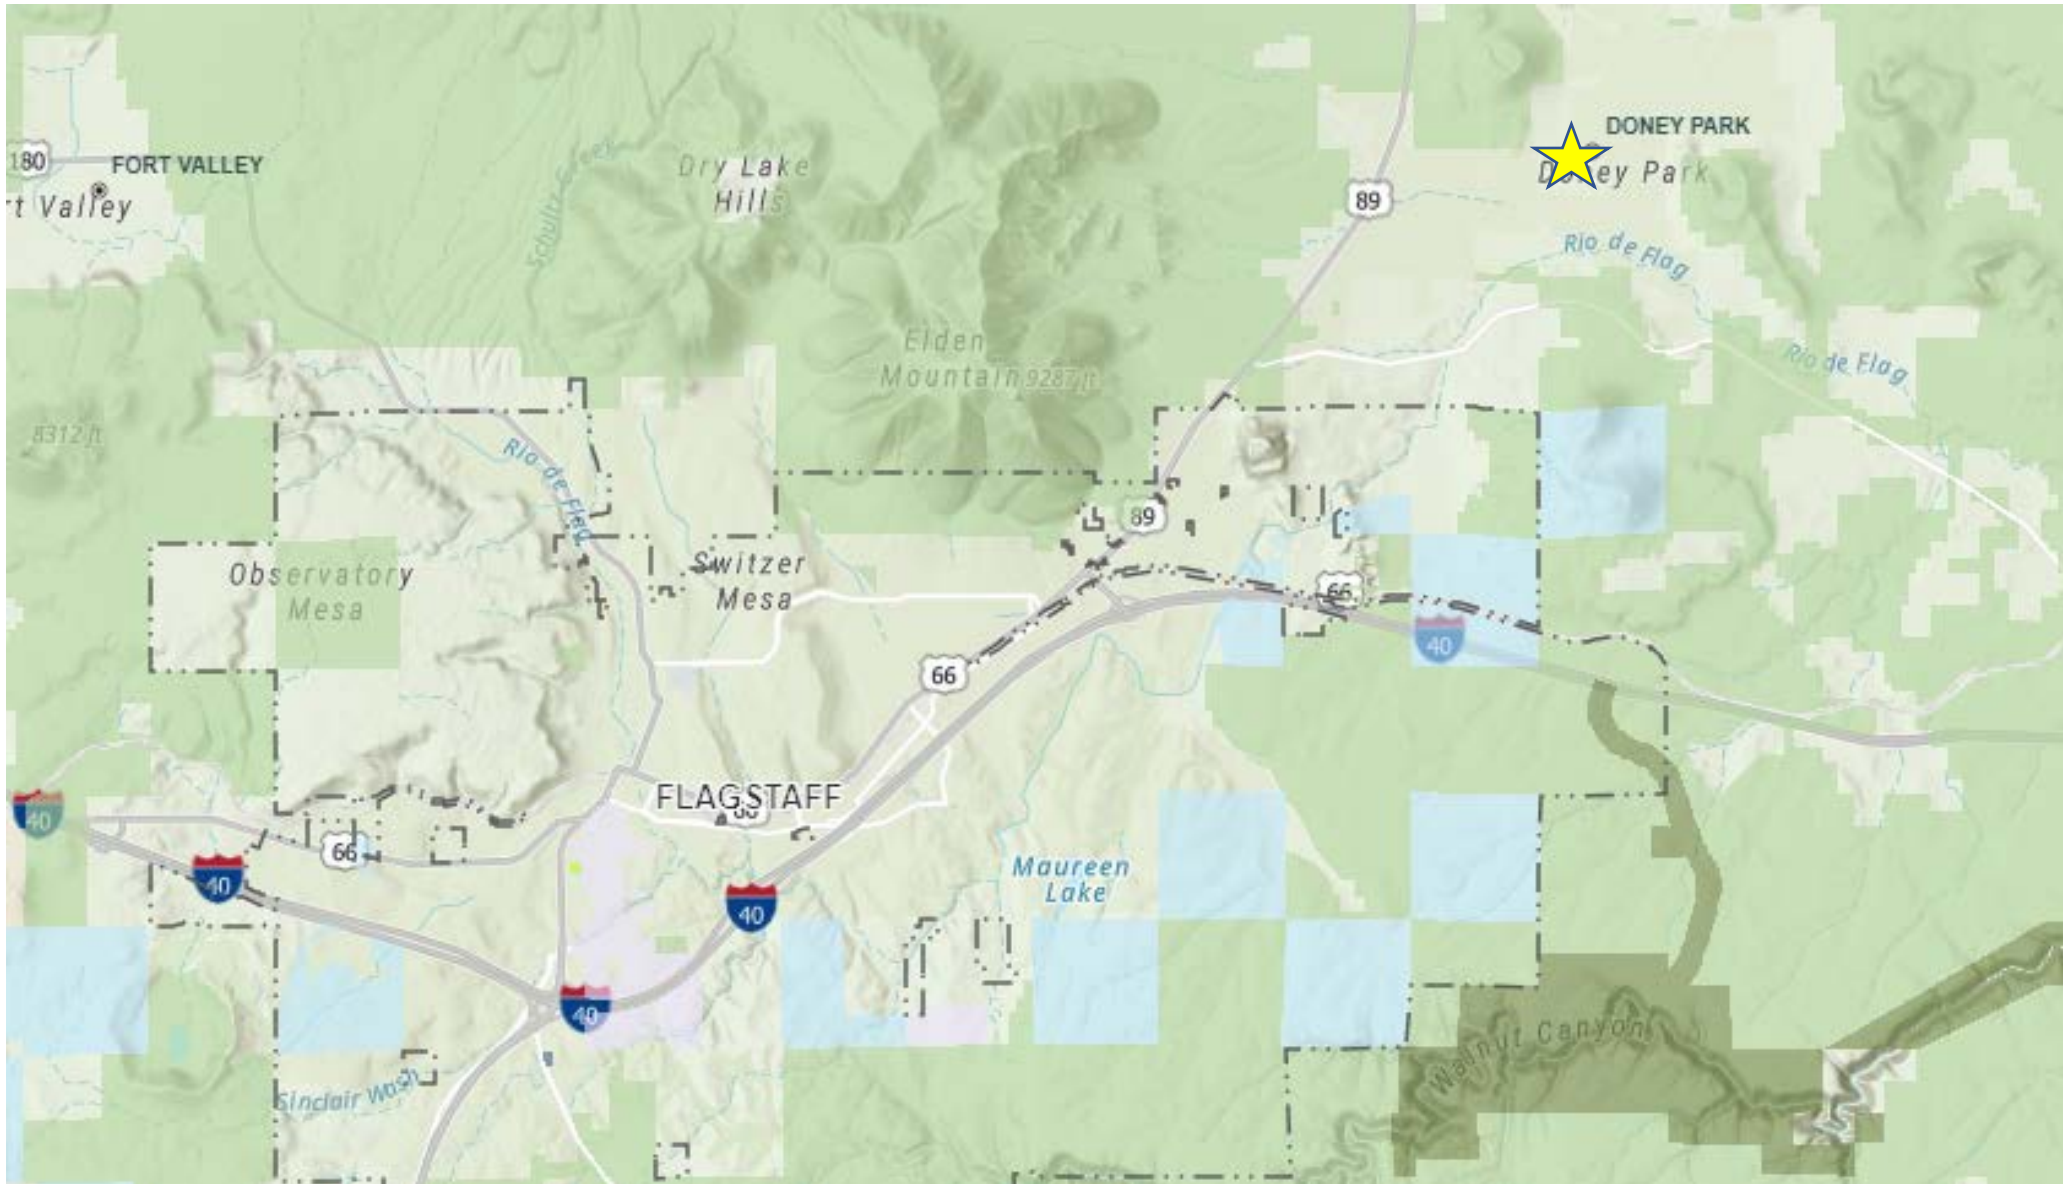

Koch Field Parcel Direction

Vicinity Map

Background

- City owned 540 acres of land in Koch Field
- Mostly in 1990's, City sold everything.
- City still retains 2 parcels: a 12.52-acre tract and a 9.26-acre tract (Portions of Lots 6 and 7 on map)
- Parcels are assets of the self-insured trust

12.5-acre parcel

9.26-Acre Parcel

Questions?