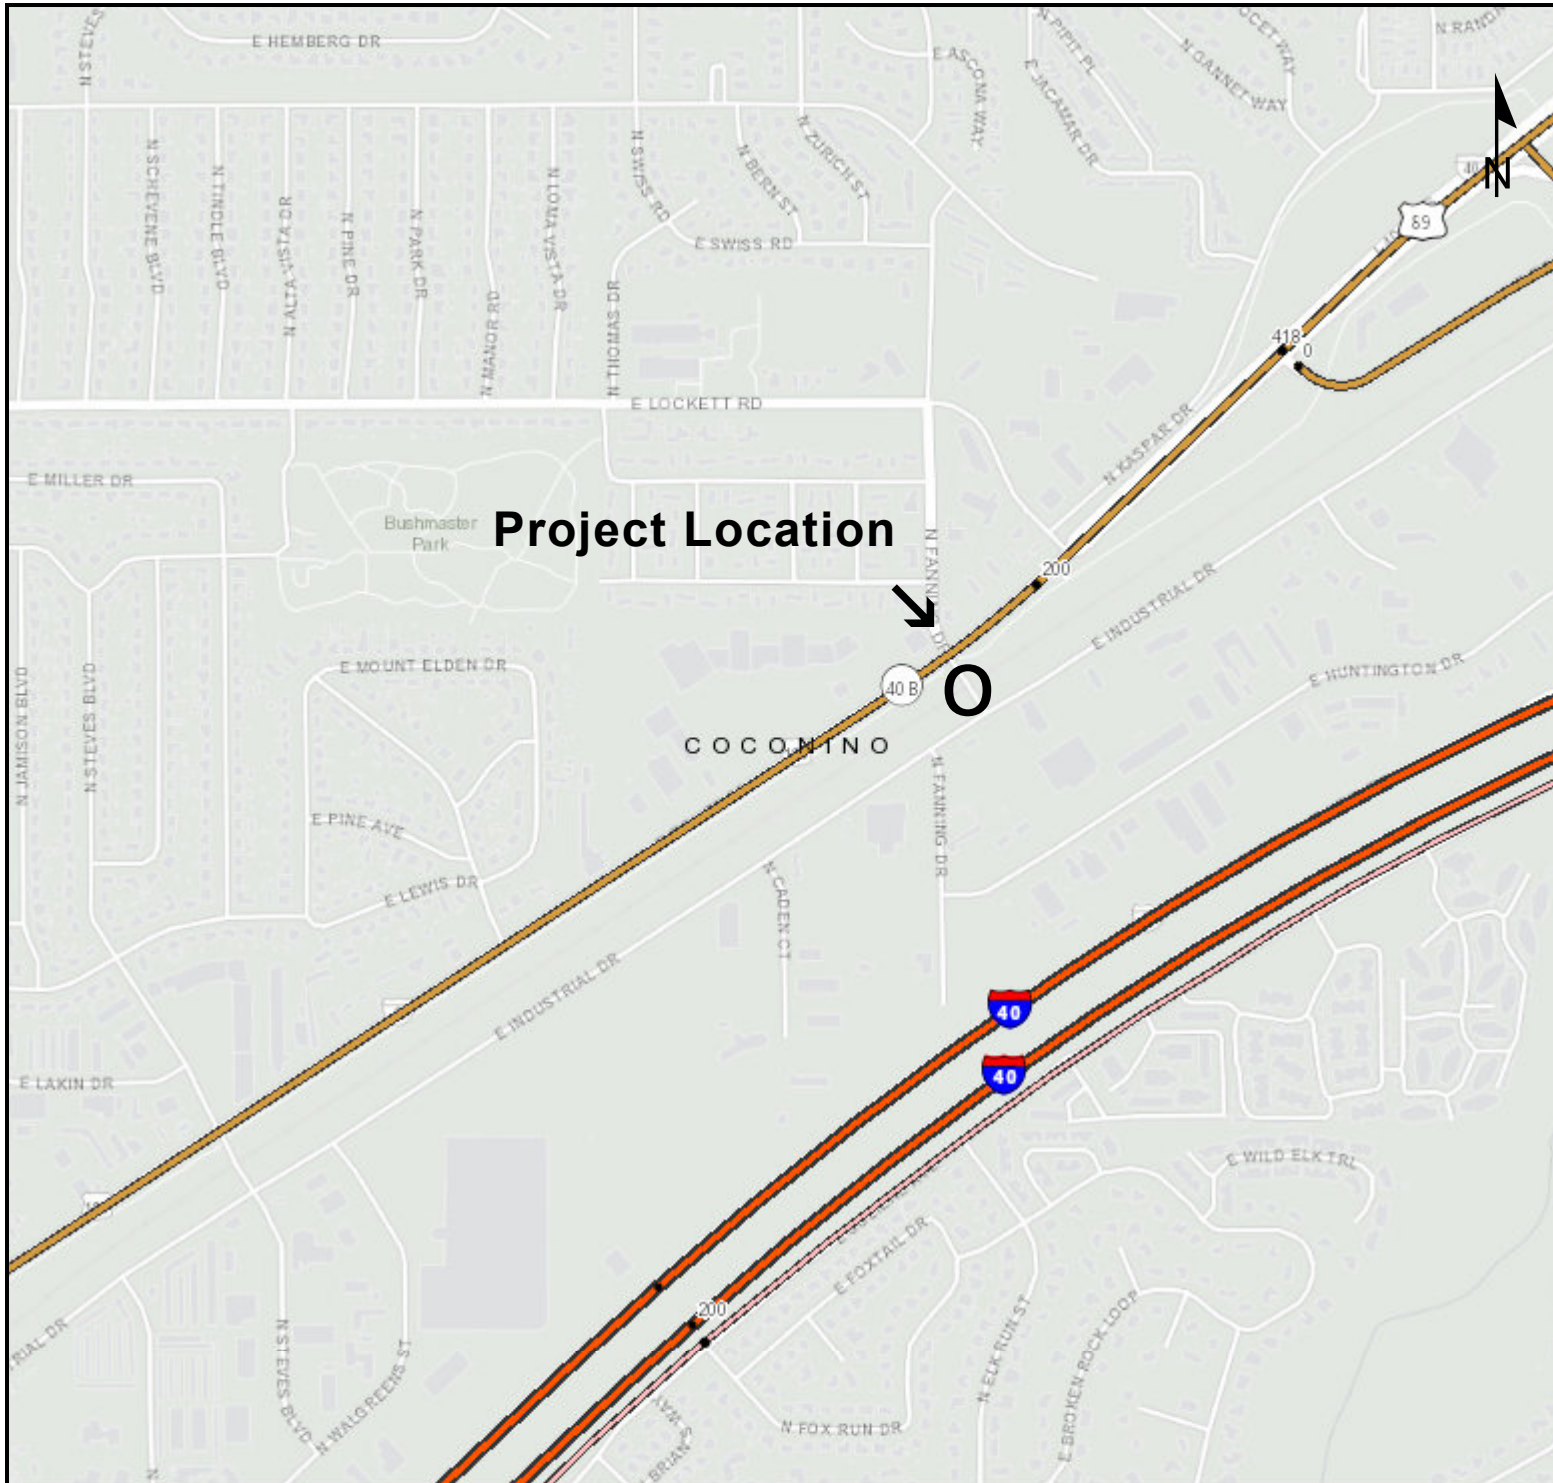

IGA 24-0009570-I

EXHIBIT C

LOCATION MAP

Project # T0528

Fanning Dr @ BNSF

City of Flagstaff

DOT #025-129Y

0 0.05 0.1 0.2 Miles