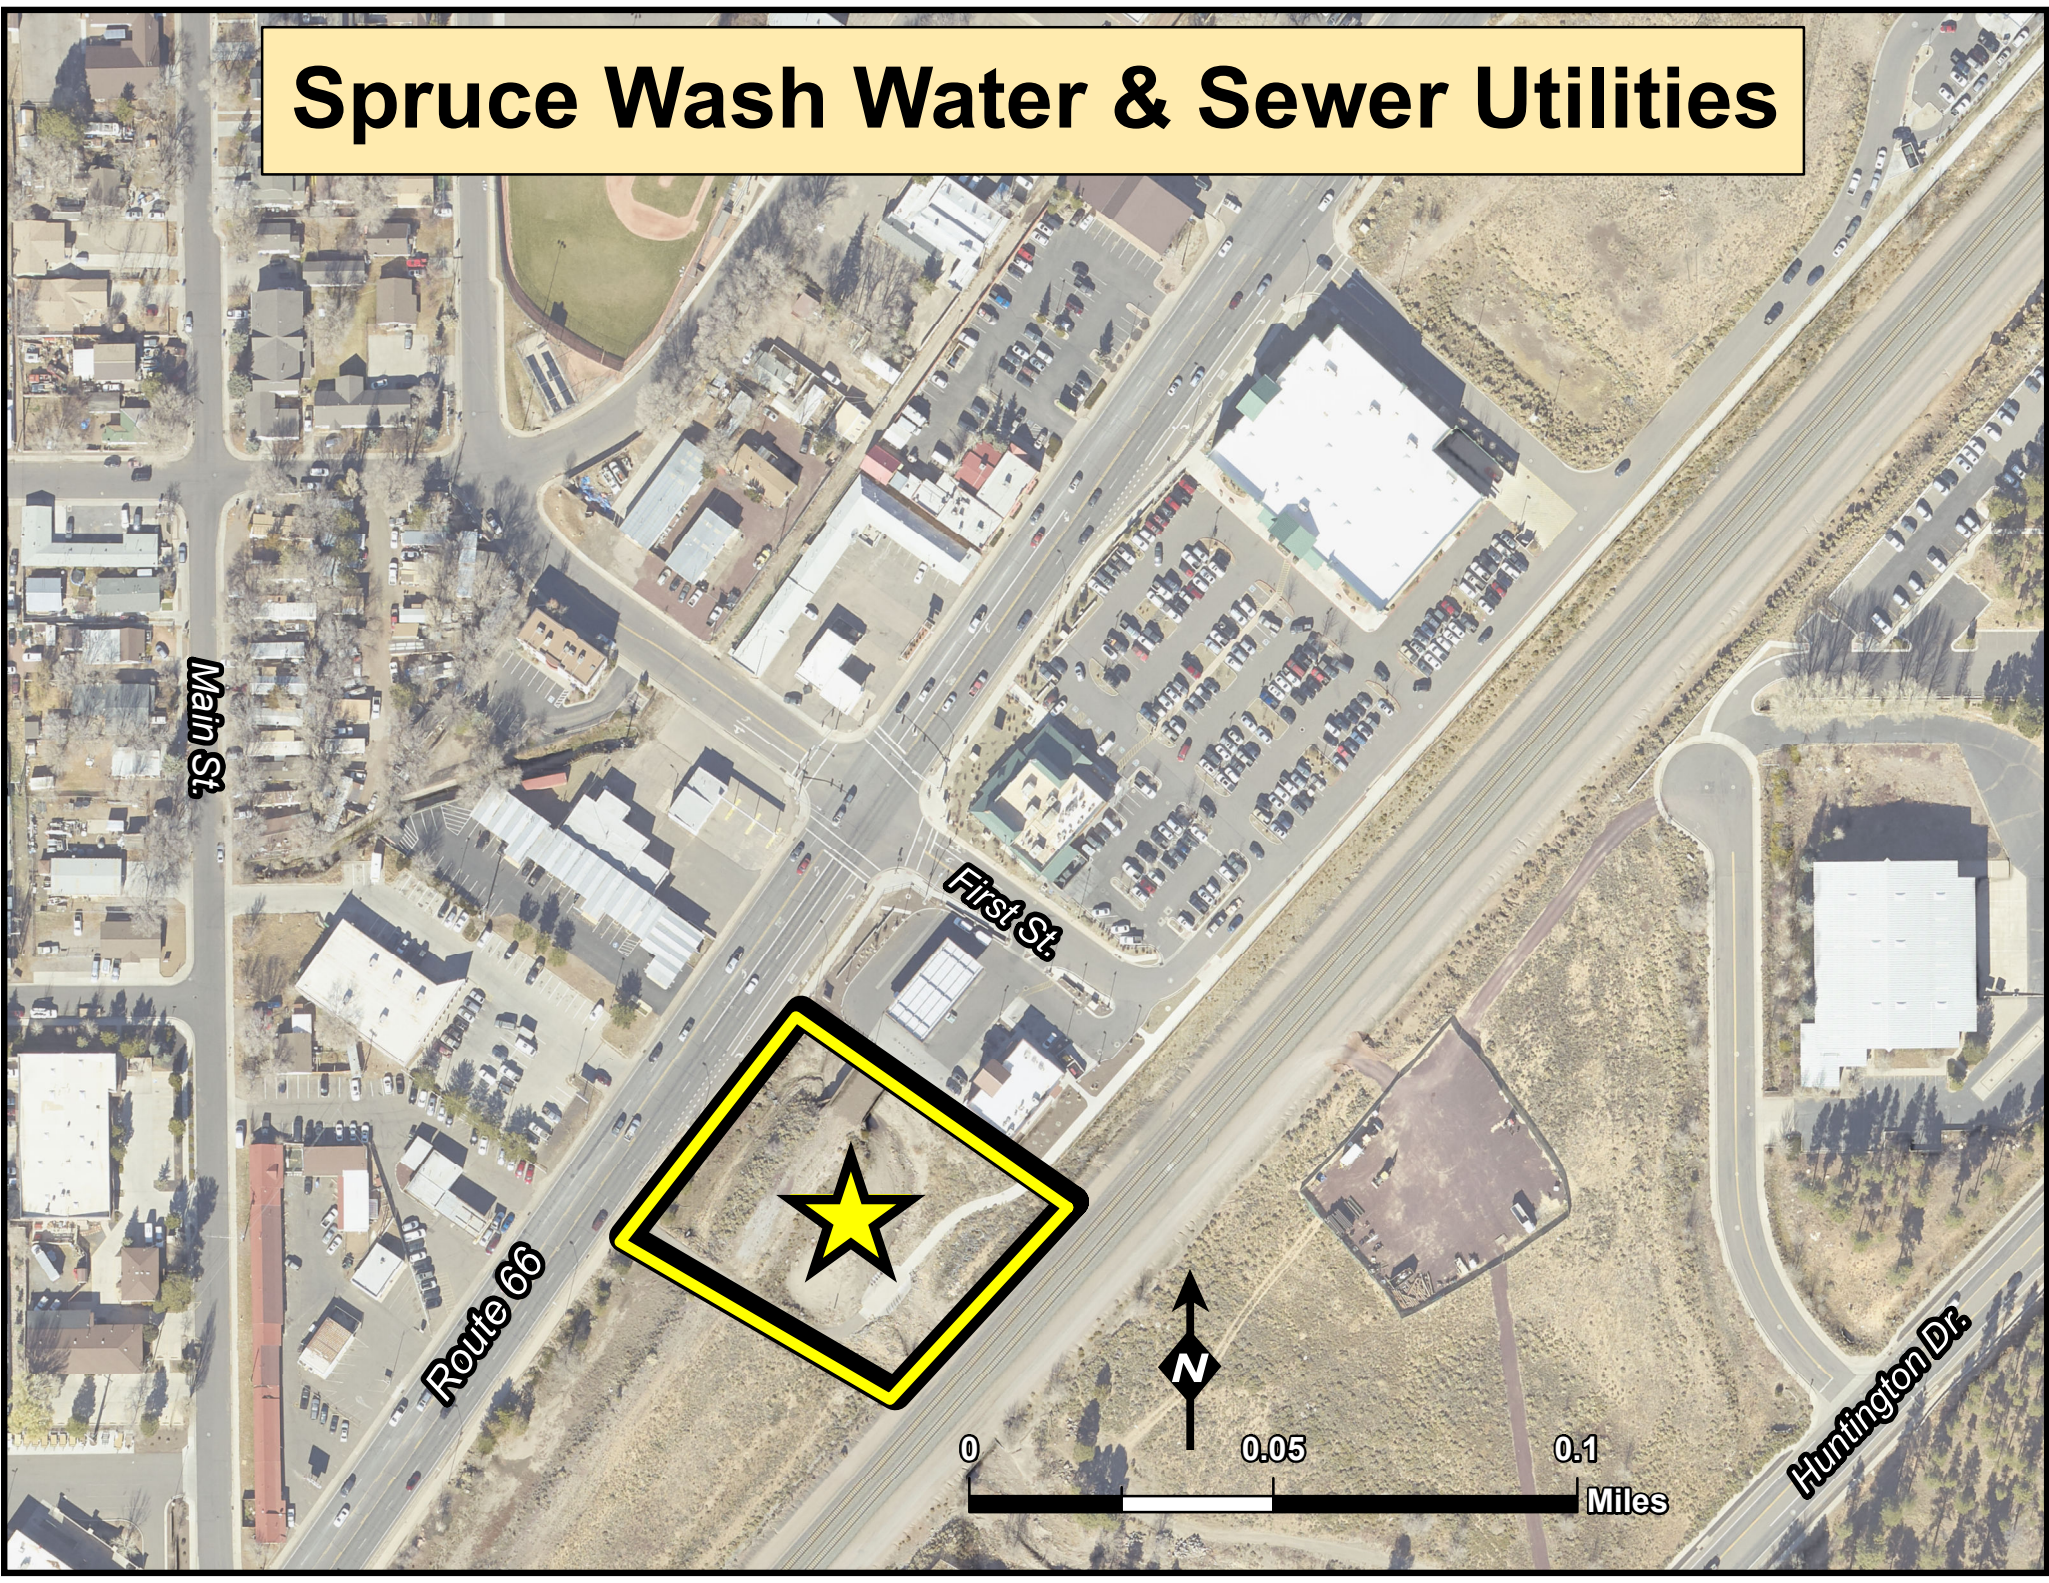

Spruce Wash Water & Sewer Utilities

Main St

First St

Route 66

Huntington Dr