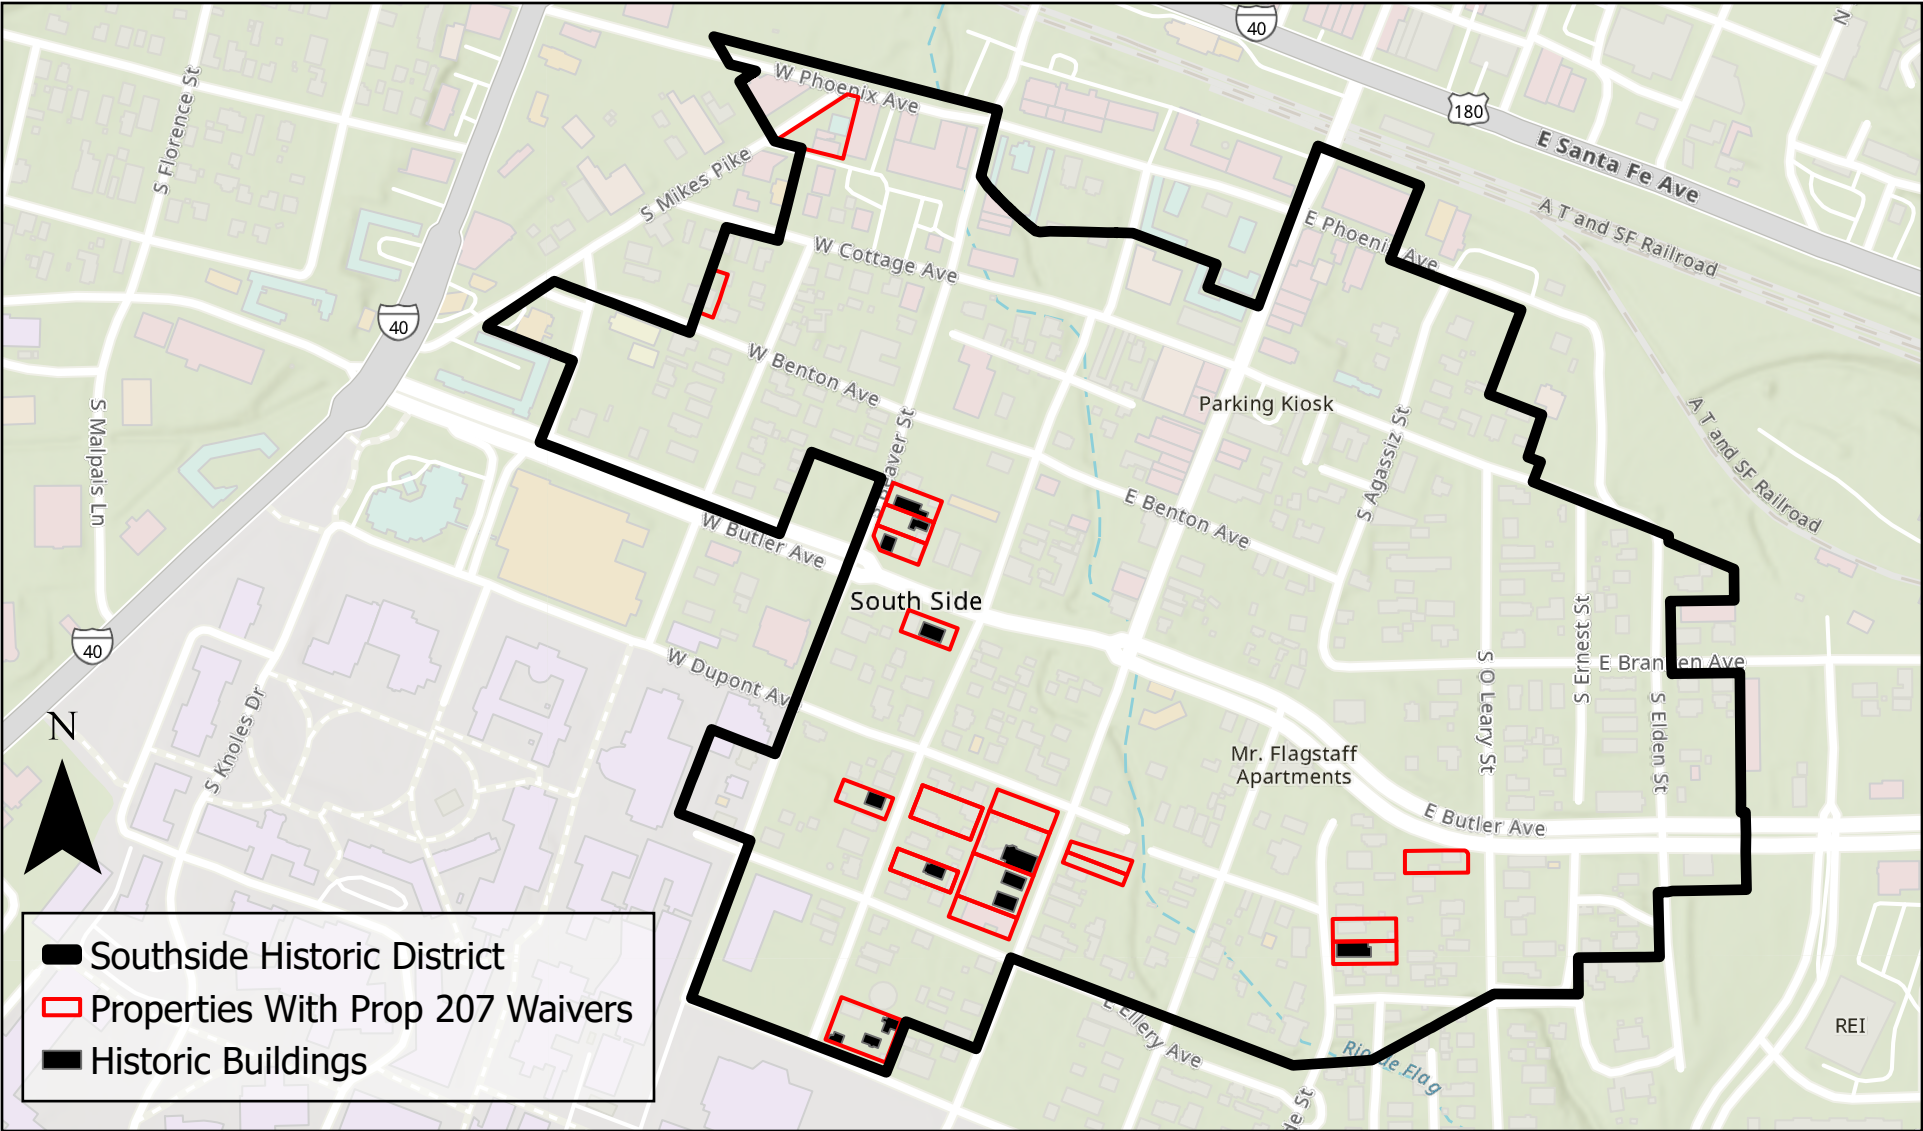

Proposition 207 Waivers Southside Historic District