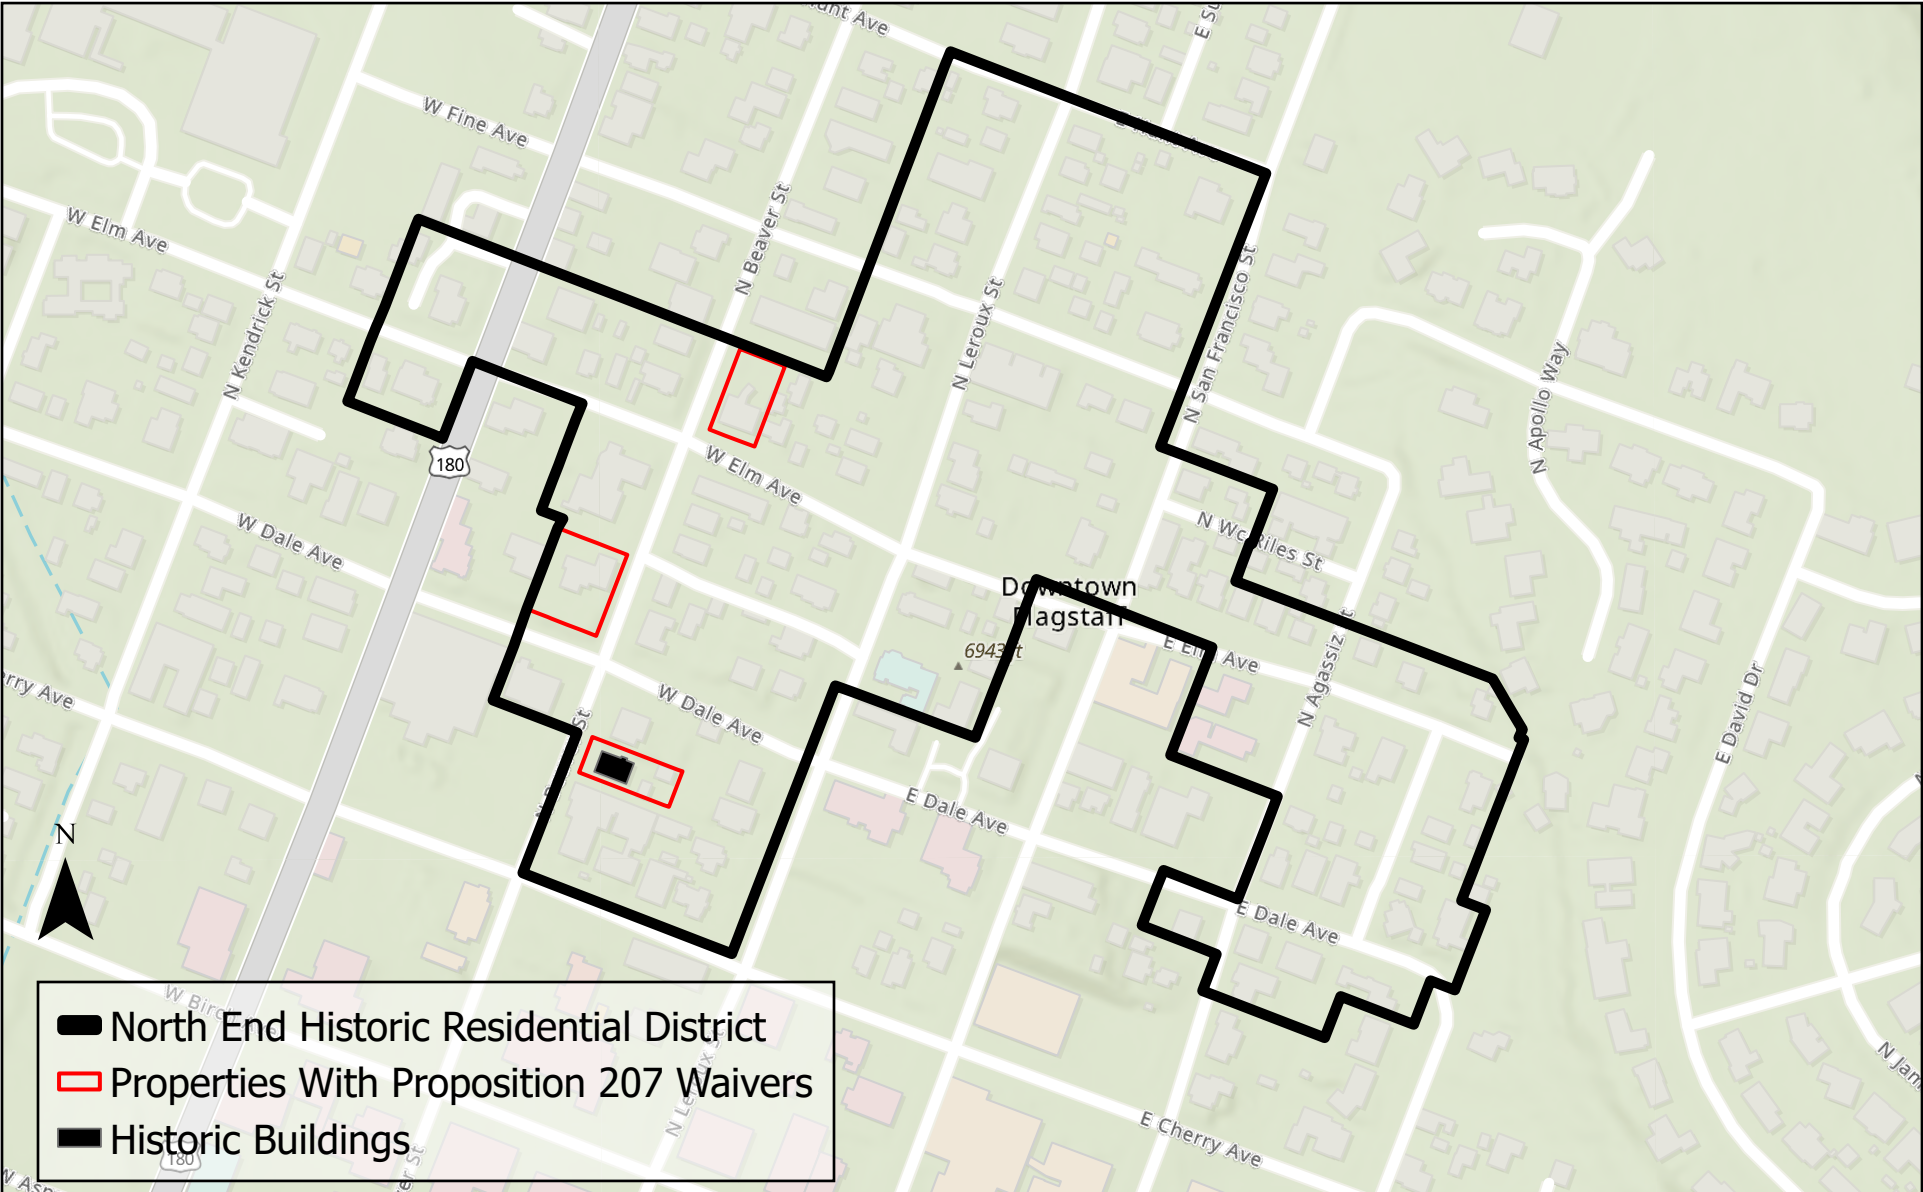

Properties with Historic Buildings and Proposition 207 Waivers in Historic Districts

North End Historic Residential District

Building Sub Use	Stories	Address	Building Use	Zoning Regulation
Apartment	2	314 N BEAVER ST	Residential	Community Commercial

Railroad Addition Historic District

Building Sub Use	Stories	Address	Building Use	Zoning Regulation
Mixed	2	22 N SAN FRANCISCO ST	Commercial	Central Business

Southside Historic District

Building Sub Use	Stories	Address	Building Use	Zoning Regulation
Duplex	1	413 S SAN FRANCISCO ST	Residential	Community Commercial
Single-family	1	405 S LEROUX ST	Residential	Community Commercial
Single-family	1	415 S SAN FRANCISCO ST	Residential	Community Commercial
Single-family	1	408 S VERDE ST	Residential	High Density Residential
Single-family	1	208 S BEAVER ST	Residential	Community Commercial
Single-family	1	212 S BEAVER ST	Residential	Community Commercial
Single-family	1	216 S BEAVER ST	Residential	Community Commercial
Single-family	1	220 S BEAVER ST	Residential	Community Commercial
Restaurant	1	409 S SAN FRANCISCO ST	Commercial	Community Commercial
Single-family	1	311 S LEROUX ST	Residential	Community Commercial
Single-family	1	418 S LEROUX ST	Residential	High Density Residential
Single-family	1	520 1/2 S LEROUX ST	Residential	High Density Residential
Single-family	1	522 S LEROUX ST	Residential	High Density Residential
Single-family	1	524 S LEROUX ST	Residential	High Density Residential

Townsite Historic Residential District

Building Sub Use	Stories	Address	Building Use	Zoning Regulation
None	None	None	None	None

Proposition 207 Waivers

North End Historic Residential District