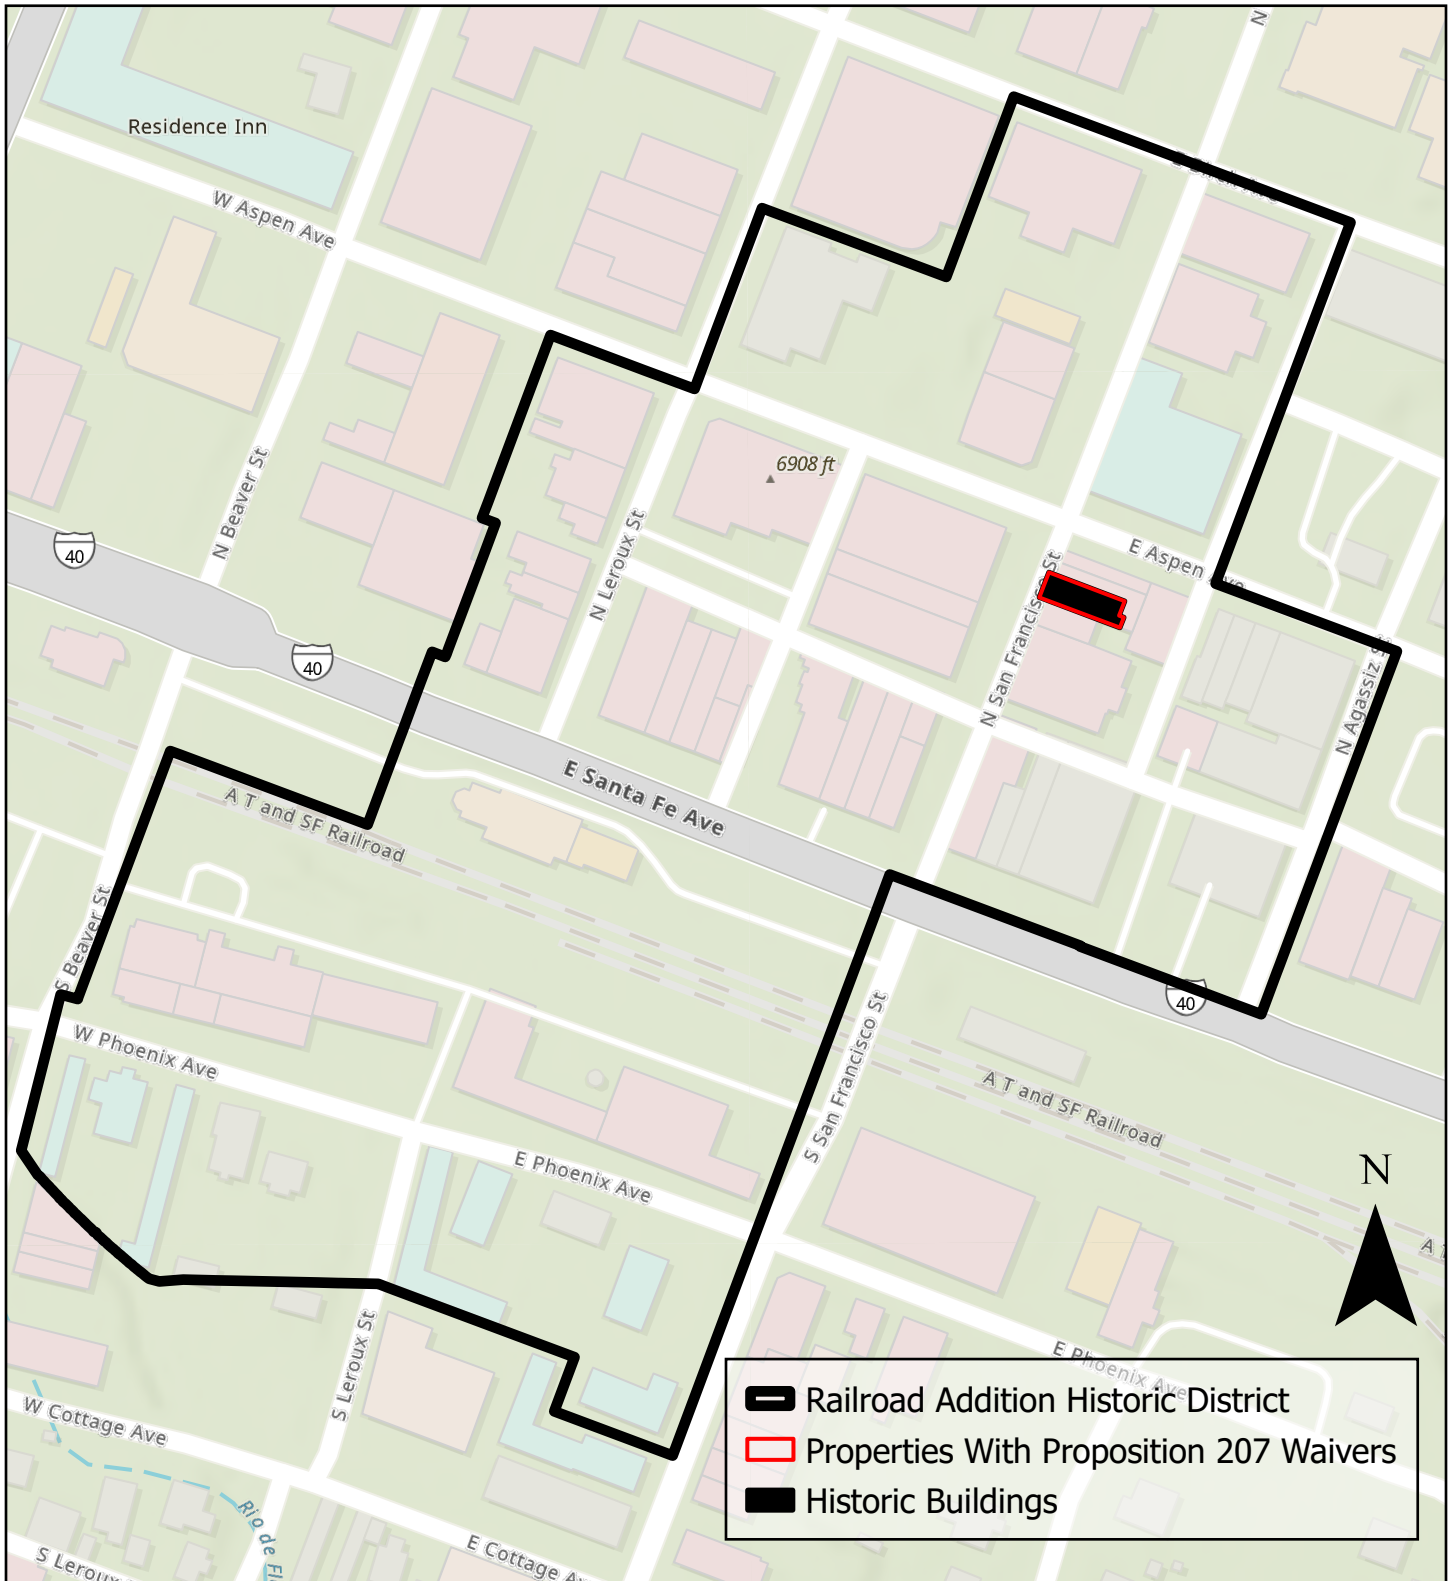

Proposition 207 Waivers Railroad Addition Historic District