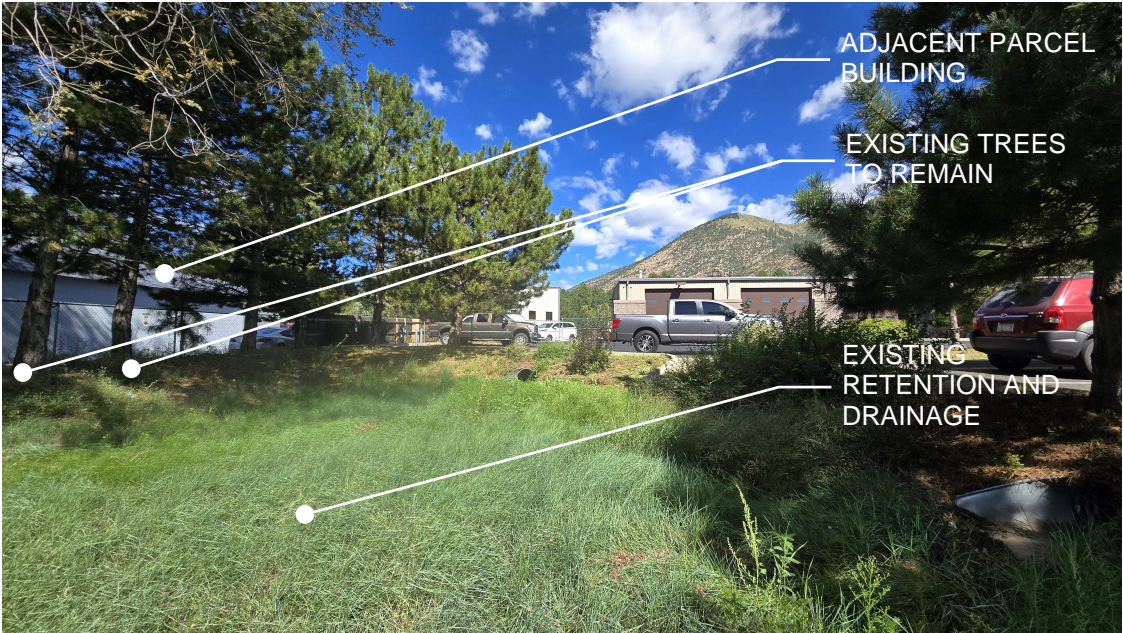

Northern Arizona  
Intergovernmental  
Transportation Authority  
3773 N. Kaspar Drive  
Flagstaff, AZ 86004

**VARIANCE APPLICATION  
PROPERTY CONTEXT  
PHOTO EXHIBIT**

File #PZ-23-00161-01

**1. At West property line looking North**

**2. At West property line looking South**

**3. At West property line looking North**

Northern Arizona  
Intergovernmental  
Transportation Authority  
3773 N. Kaspar Drive  
Flagstaff, AZ 86004

**VARIANCE APPLICATION  
PROPERTY CONTEXT  
PHOTO EXHIBIT**