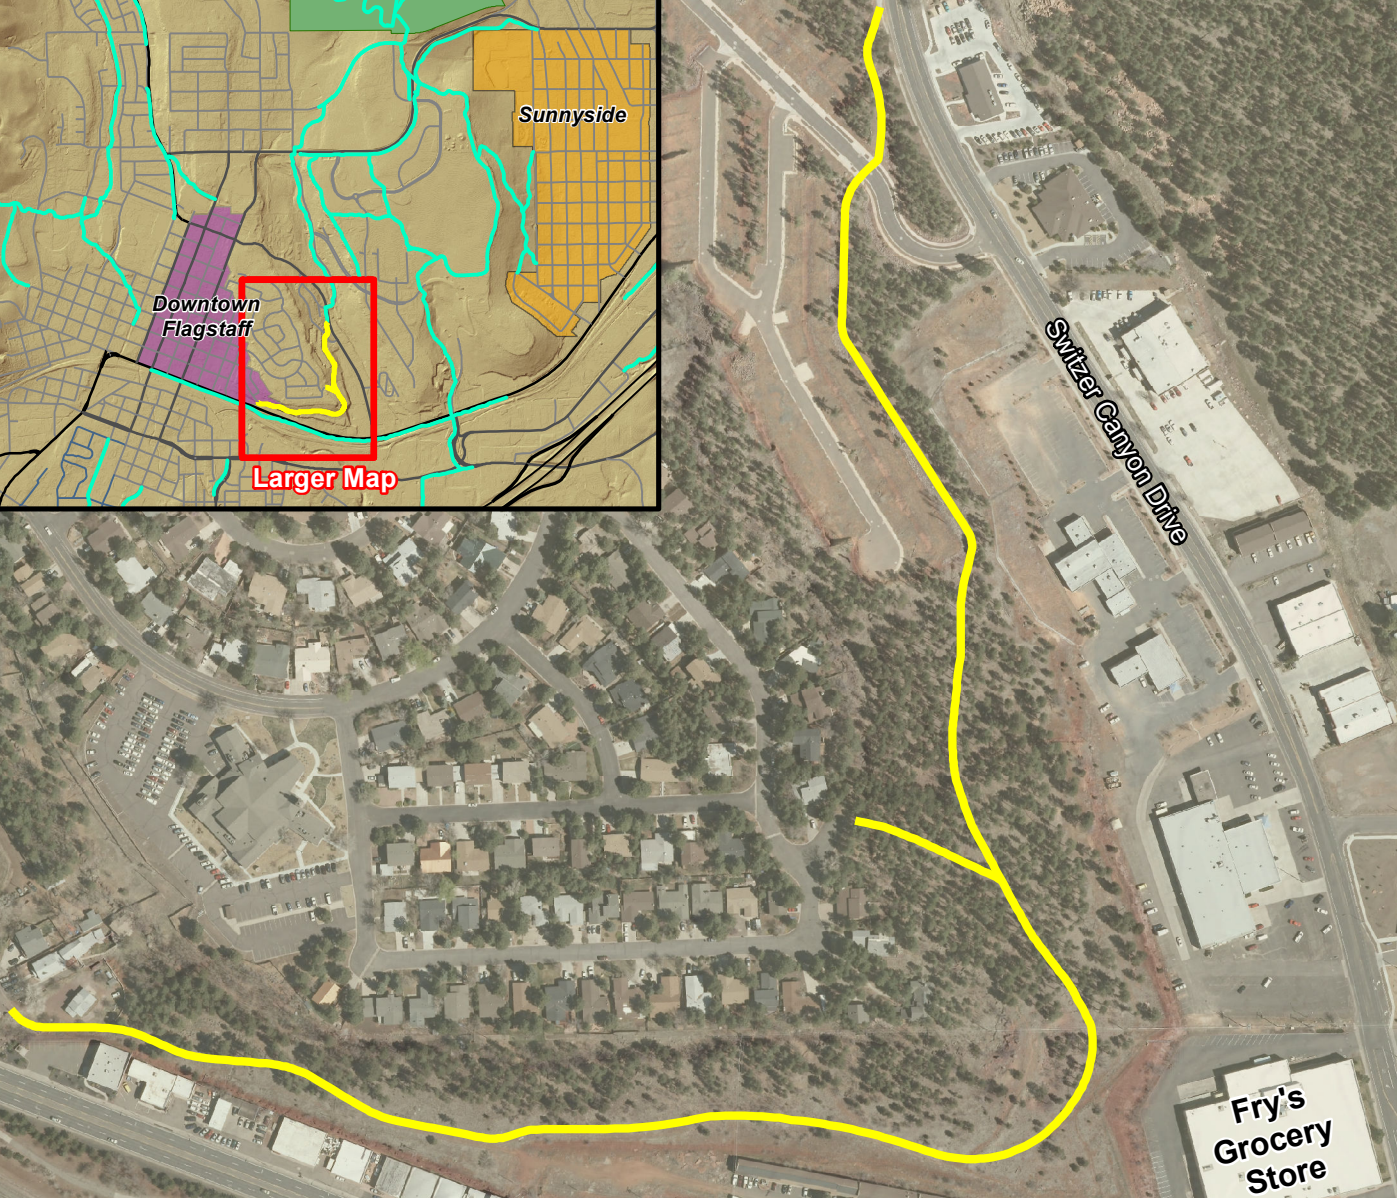

Switzer Canyon FUTS Trail

Switzer Canyon Drive

Fry's Grocery Store

Route 66

0 0.5 1 2 Miles