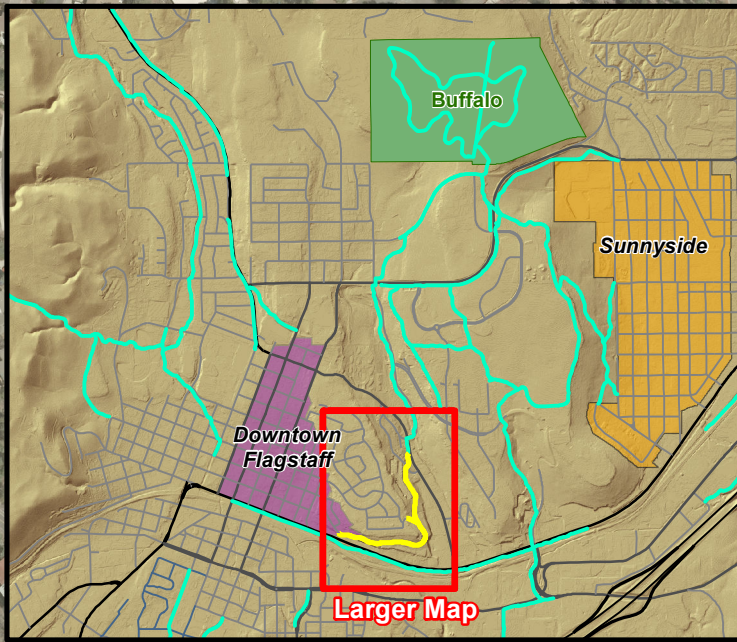

Switzer Canyon FUTS Trail

Switzer Canyon Drive

Fry's Grocery Store

Route 66

0 0.5 1 2 Miles