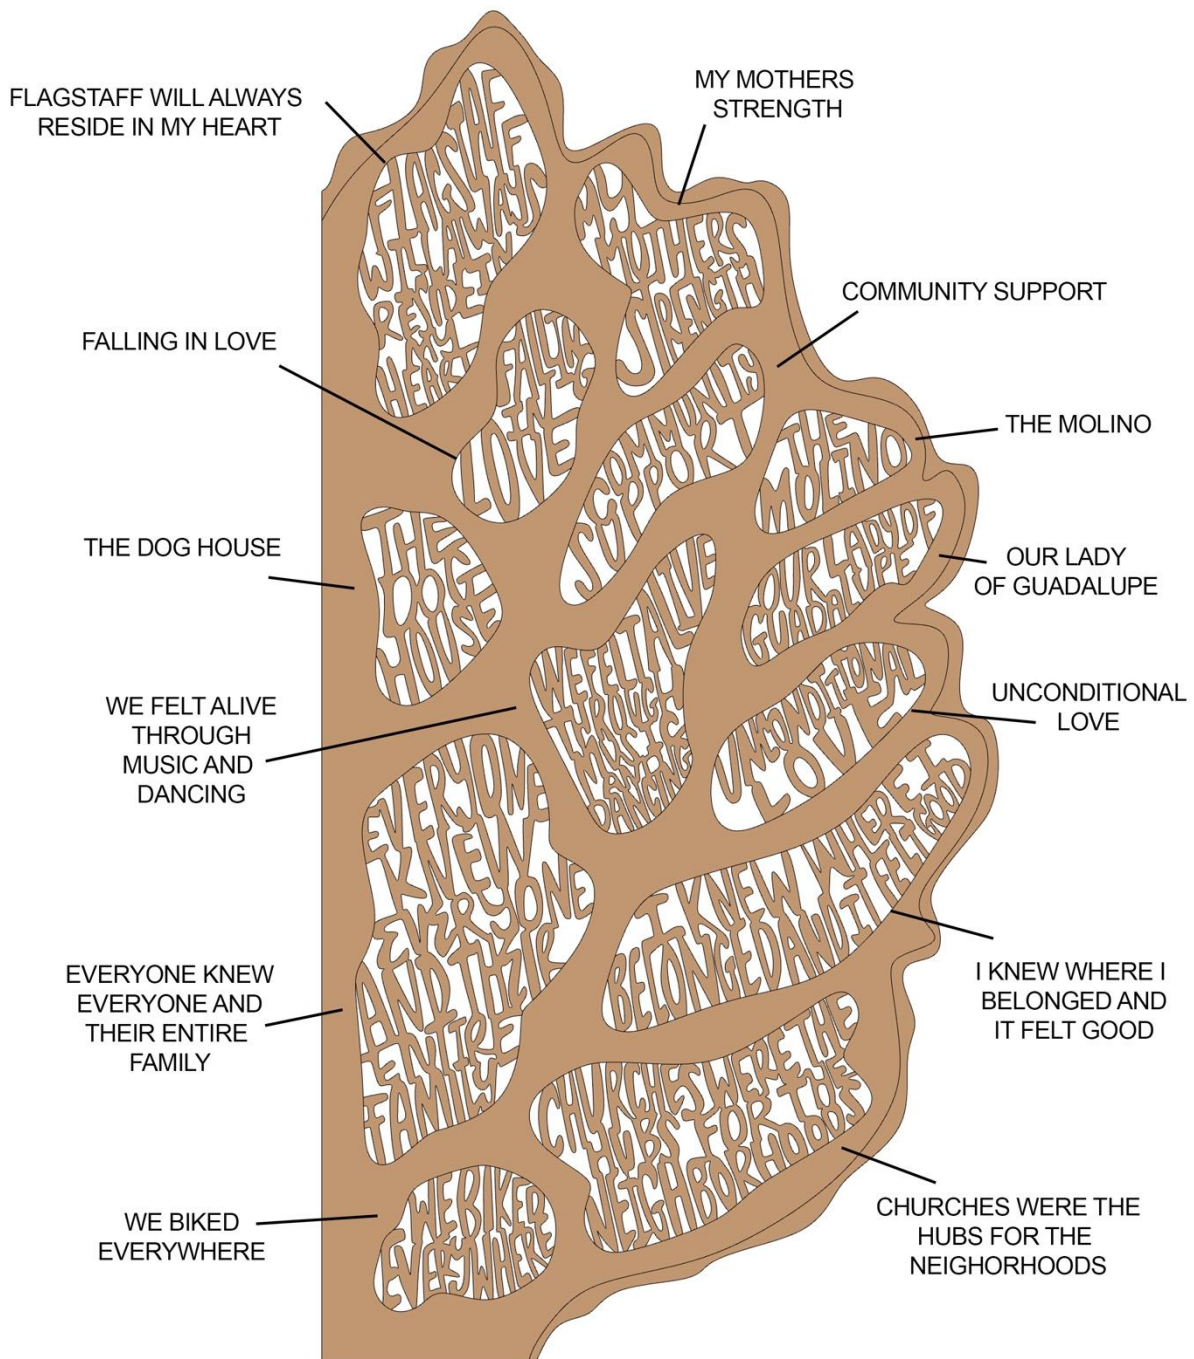

Public Art Project: Cleo Murdoch Park: FINAL DESIGN

“Rustle”

Artist: Beth Nybeck

4/9/25

Sculpture Specs

Dimensions: 8' x 6' x 5'

Material: Weathering Steel (.25" thick x3 layers)

Timeline

Installation in Fall of 2025

"RUSTLE" Sculpture: Beth Nybeck

Left Side

"RUSTLE" Sculpture: Beth Nybeck

Right Side

Full List of Responses (in no particular order):

1. Smell of fresh tortillas
2. Old Mexican love songs
3. The Dog House (Cogdill Recreation Center)
4. Soul Food
5. We took care of each other
6. The strength of the southside was its people
7. Flagstaff will forever reside in the depths of my heart
8. Baseball games
9. Community support
10. Falling in love
11. We were taught to love hard and be resilient without hating others
12. Vacation bible school and summer BBQs
13. A place where you were seen, heard and celebrated
14. We felt alive through music and dancing
15. Family representation on every block
16. Unconditional love
17. I don't want people to forget how good it was.
18. We biked everywhere
19. I knew where I belonged and that felt good
20. We saw no color
21. Churches were the hubs for the neighborhoods
22. Everyone knew everyone and their entire family
23. My mother's strength
24. The Molino
25. Food Town
26. I would sit outside the Black Church to hear them sing
27. Our Lady of Guadalupe