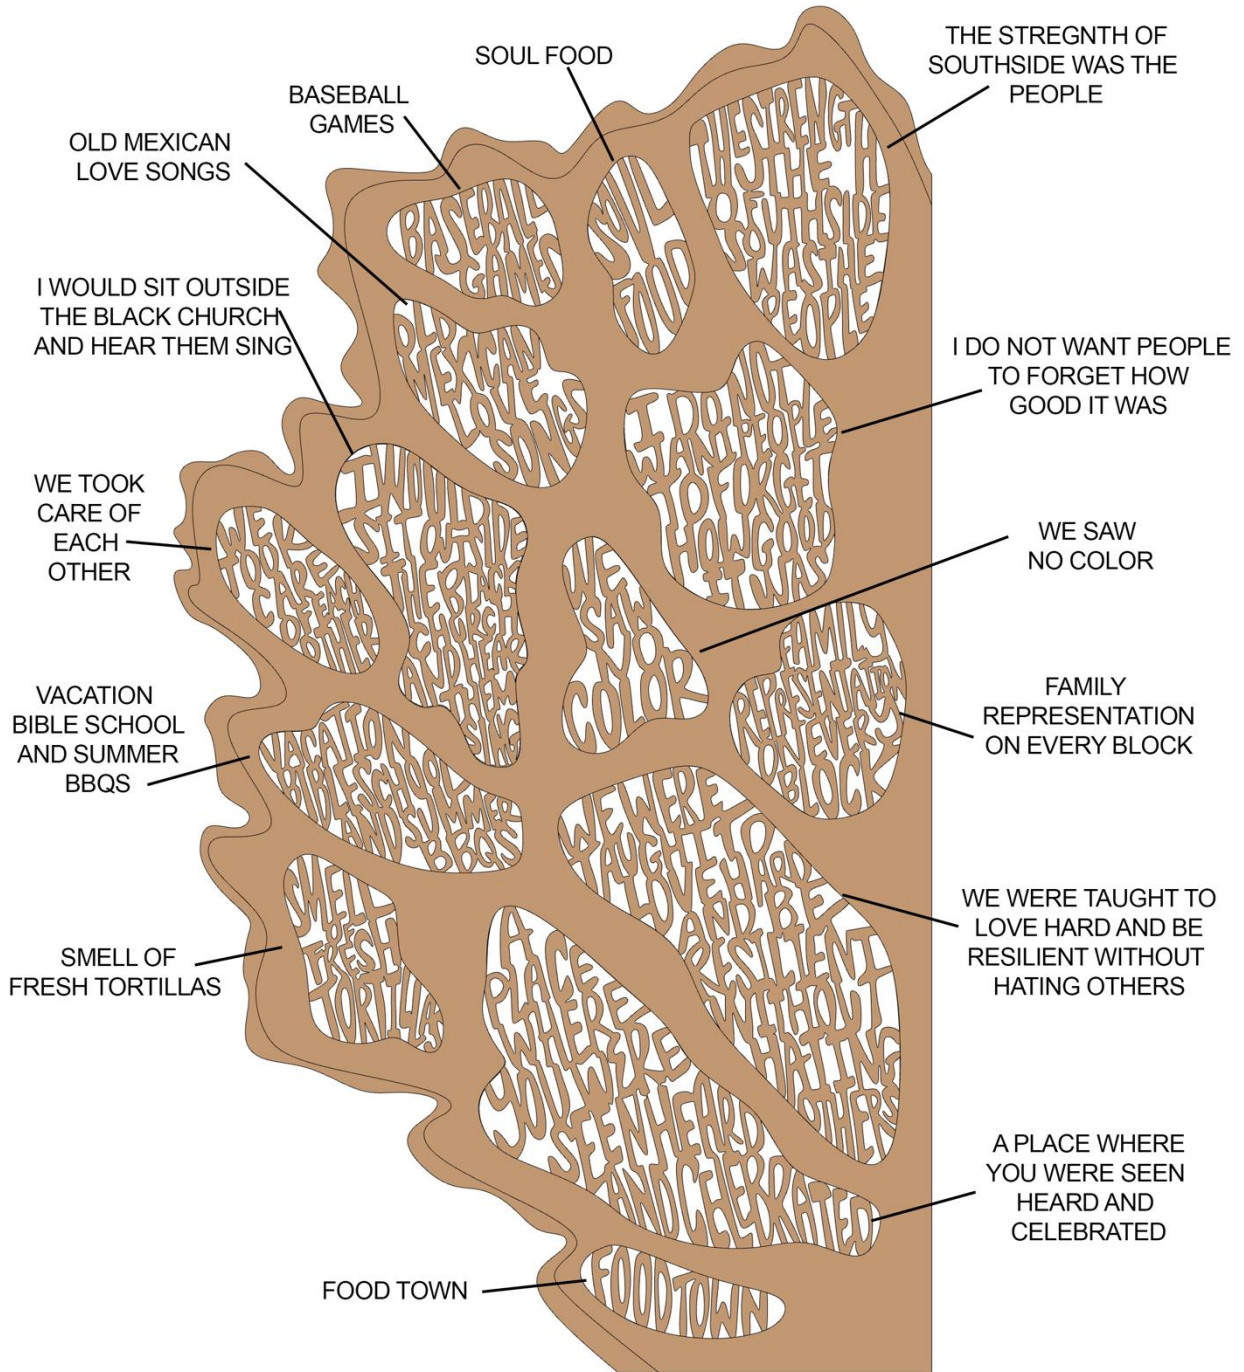

Public Art Project: Cleo Murdoch Park: FINAL DESIGN

“Rustle”

Artist: Beth Nybeck

4/9/25

Sculpture Specs

Dimensions: 8' x 6' x 5'

Material: Weathering Steel (.25" thick x3 layers)

Timeline

Installation in Fall of 2025

"RUSTLE" Sculpture: Beth Nybeck

Left Side

"RUSTLE" Sculpture: Beth Nybeck

Right Side

Full List of Responses (in no particular order):

1. Smell of fresh tortillas
2. Old Mexican love songs
3. The Dog House (Cogdill Recreation Center)
4. Soul Food
5. We took care of each other
6. The strength of the southside was its people
7. Flagstaff will forever reside in the depths of my heart
8. Baseball games
9. Community support
10. Falling in love
11. We were taught to love hard and be resilient without hating others
12. Vacation bible school and summer BBQs
13. A place where you were seen, heard and celebrated
14. We felt alive through music and dancing
15. Family representation on every block
16. Unconditional love
17. I don't want people to forget how good it was.
18. We biked everywhere
19. I knew where I belonged and that felt good
20. We saw no color
21. Churches were the hubs for the neighborhoods
22. Everyone knew everyone and their entire family
23. My mother's strength
24. The Molino
25. Food Town
26. I would sit outside the Black Church to hear them sing
27. Our Lady of Guadalupe