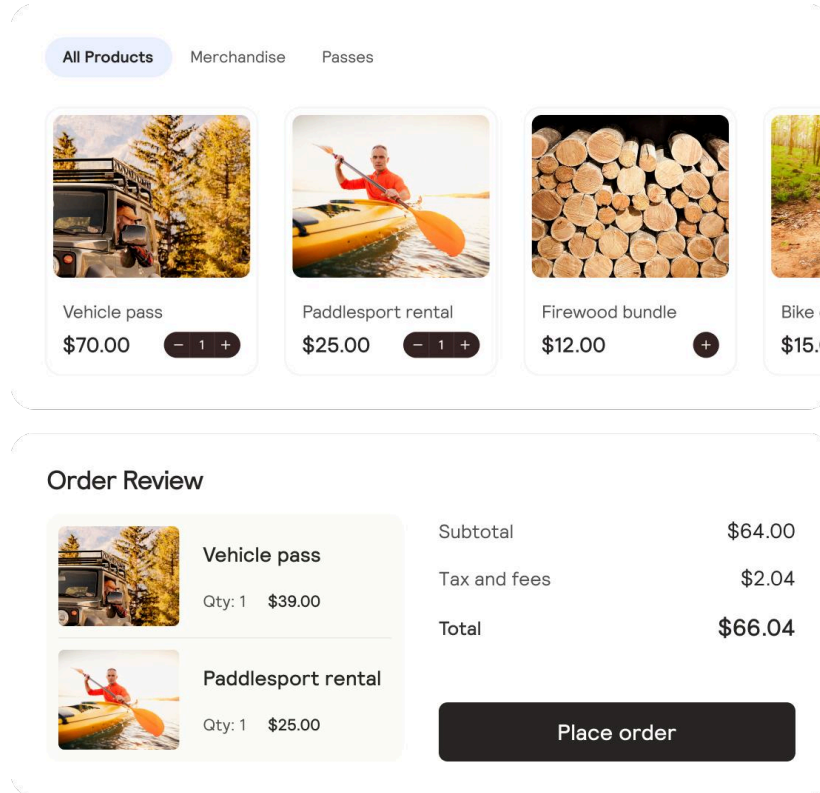

Modern, User-Friendly Recreation Software

Programs, childcare,
league management, and
more

Facility Reservations

Point-of-Sale

Event Ticketing

Digital Memberships

Featured Projects in Arizona and Beyond

Pima County, AZ - Recreation Software

The department is on track to achieve **~20% year-over-year revenue growth**.
With mobile usage likely to overtake desktop usage, patrons are taking advantage of seamless, user-friendly reservations and registrations.