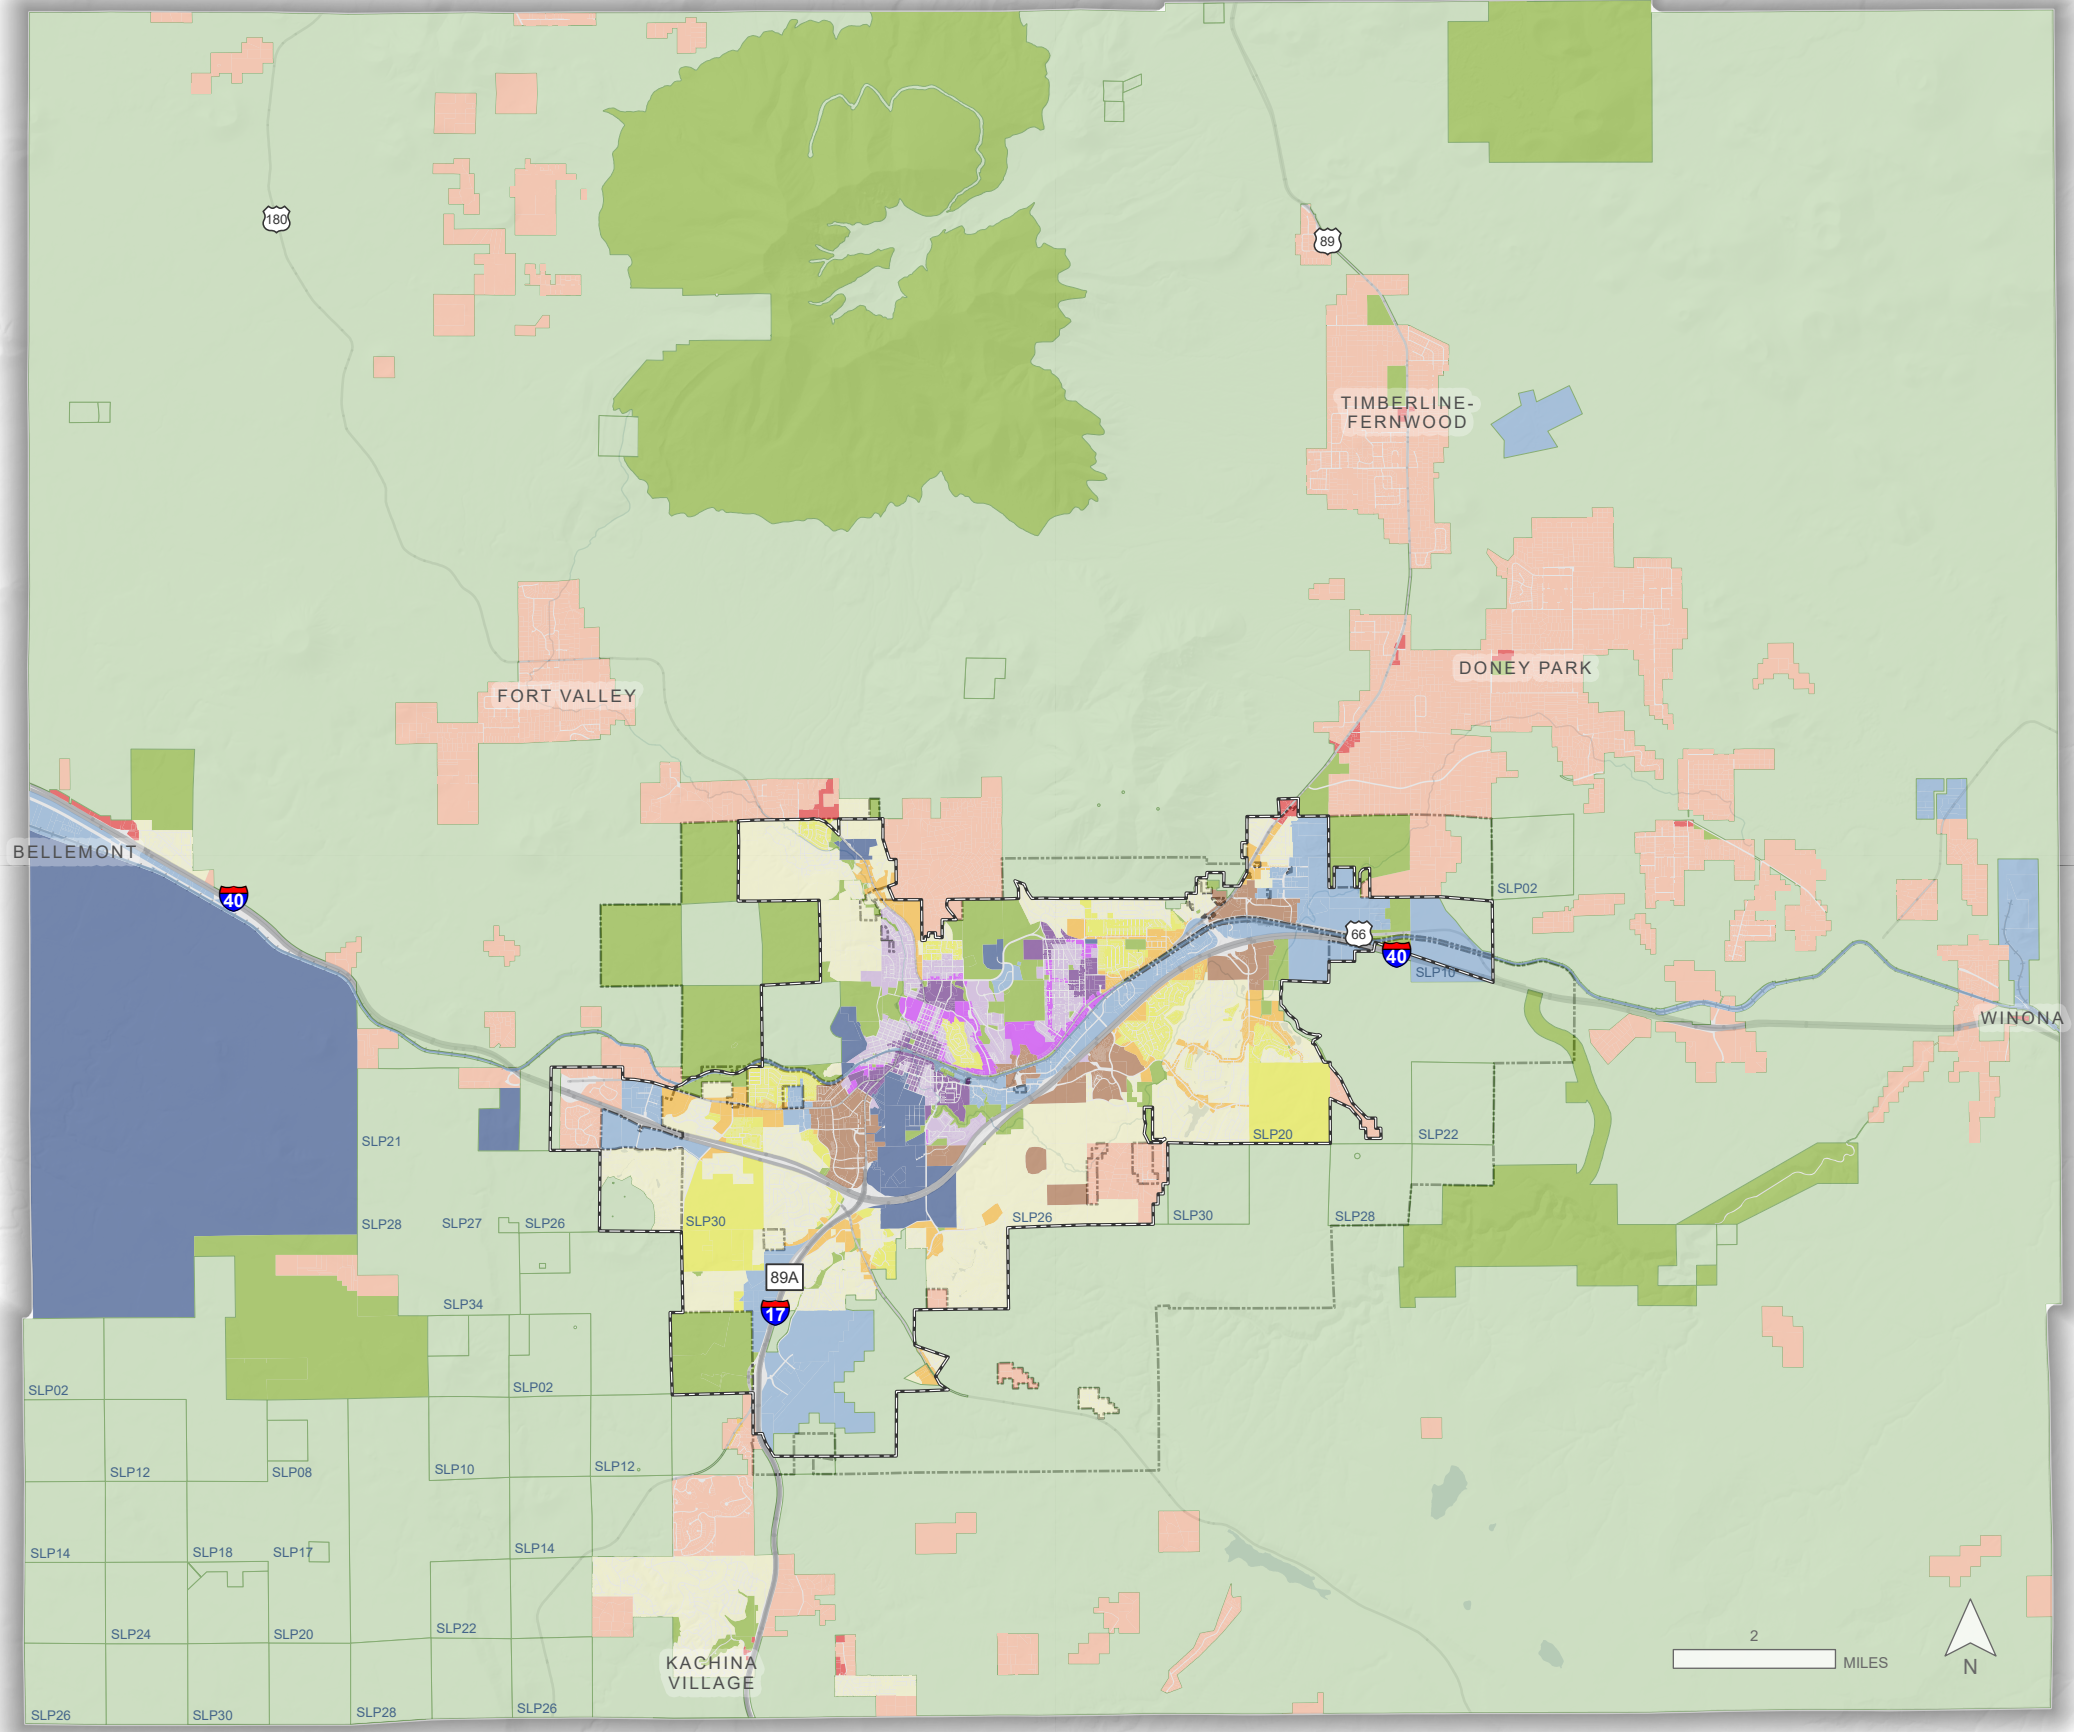

R5E R6E R7E R8E R9E

T23N

T22N

T21N

T20N

60 Day Public Review Version

FUTURE GROWTH ILLUSTRATION

- Urban Center
- Suburban Center
- Rural Center
- Urban Corridor
- Suburban Corridor
- Employment District
- University/Research District
- Parks/Open Space
- Federal Lands and Working Landscapes
- Urban Neighborhood
- Suburban Neighborhood – High Density
- Suburban Neighborhood – Medium Density
- Rural Neighborhood
- Urban Growth Boundary
- CoF Boundary

Airbus, USGS, NGA, NASA, CGIAR, NCEAS, NLS, OS, NMA, Geodastystreisen, GSA, GSI and the GIS User Community