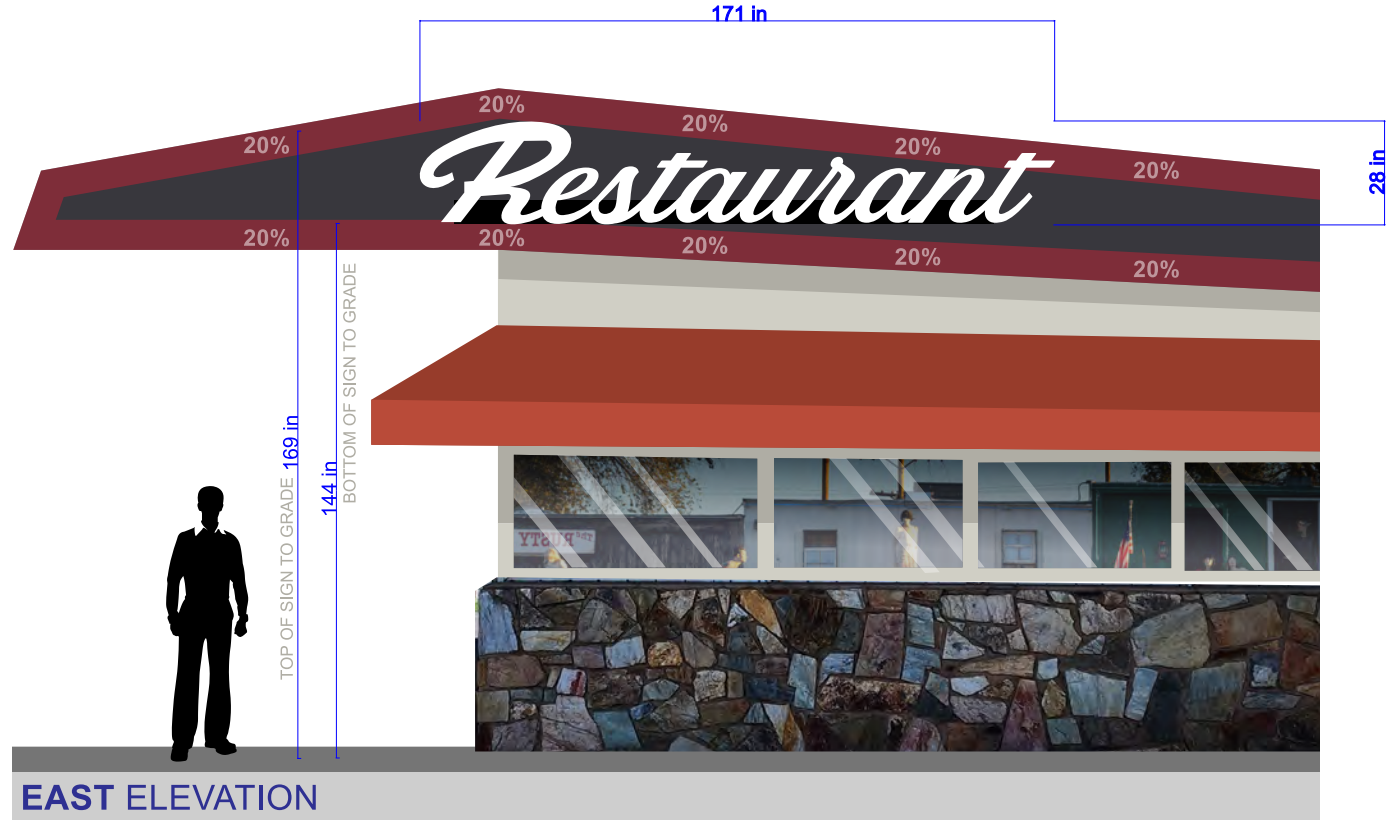

Signature _____

Date _____

SIGN SPECS

- Radius Corners in.
- Holes Punched
 - Center Top & Bottom
 - All Four Corners
- Hems Grommets

PRODUCTION STAGES

- Design Material
- Printed / Cut
- Production Install

DONE R4I

Signature _____ Date _____

2333 E. Spruce Avenue,
Flagstaff, AZ 86004

Phone: (928) 714-0740
Email: signs@sarflagstaff.com
Web: www.SARflagstaff.com

EAST ELEVATION

TOTAL: 39 SQFT

Raceway Mounted Neon Illuminated Channel Letters / Qty. [x1]
5" Deep ,open face aluminum channel letters, white interiors with red neon illumination.