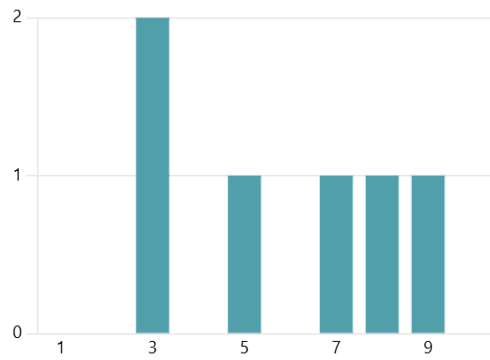

"Nat White"

"Jackie Thomas"

2. McMillan Mesa Property Restoration

7.17
Average Rating

3. McMillan Mesa Signage

6.50
Average Rating

4. McMillan Mesa Trail Rehabilitation

8.00
Average Rating

5. McMillan Mesa Tree Canopy Buffer

5.50
Average Rating

6. Observatory Mesa Fencing

5.83
Average Rating

7. Observatory Mesa Property Restoration

6.50
Average Rating

8. Observatory Mesa Trail Plan Implementation