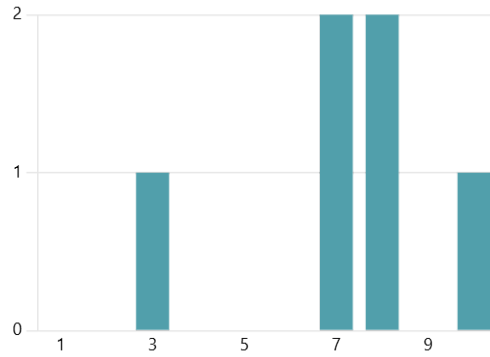

7.67
Average Rating

9. Observatory Mesa Water Tank Restoration

6.00
Average Rating

10. Picture Canyon Fencing

7.00
Average Rating

11. Picture Canyon FUTS Connection

7.67
Average Rating

12. Picture Canyon Locus D Trail Spur and Viewing Area

7.17
Average Rating

13. Picture Canyon Property Restoration

6.33
Average Rating

14. Picture Canyon Rio De Flag Bridge Replacement

5.67
Average Rating

15. Picture Canyon Signage Replacement

7.17
Average Rating

16. Picture Canyon Toilet

8.17
Average Rating

17. Picture Canyon Trail Rehabilitation

6.67
Average Rating

18. Picture Canyon Trailhead Entry Road and Parking Lot

6.67
Average Rating

19. Schultz Creek Trailhead

7.67
Average Rating