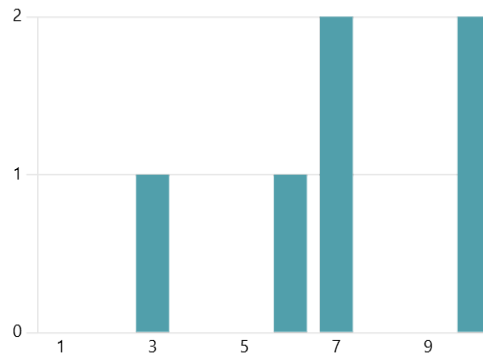

Open Space Commission Prioritization Exercise

6
Responses

05:31
Average time to complete

Active
Status

1. Full Name

6
Responses

Latest Responses

"Lina H Wallen "

"Nat White"

"Jackie Thomas"

2. McMillan Mesa Property Restoration

7.17
Average Rating

3. McMillan Mesa Signage

6.50
Average Rating

4. McMillan Mesa Trail Rehabilitation

8.00
Average Rating