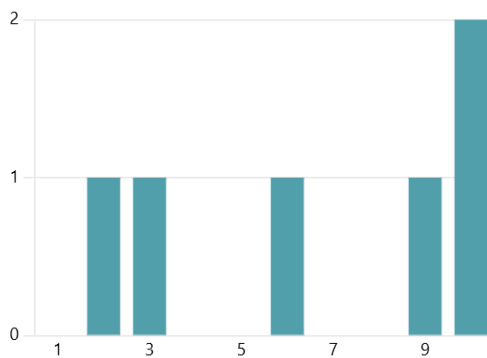

7.17
Average Rating

13. Picture Canyon Property Restoration

6.33
Average Rating

14. Picture Canyon Rio De Flag Bridge Replacement

5.67
Average Rating

15. Picture Canyon Signage Replacement

7.17
Average Rating

16. Picture Canyon Toilet

8.17
Average Rating

17. Picture Canyon Trail Rehabilitation

6.67
Average Rating

18. Picture Canyon Trailhead Entry Road and Parking Lot

6.67
Average Rating

19. Schultz Creek Trailhead

7.67
Average Rating