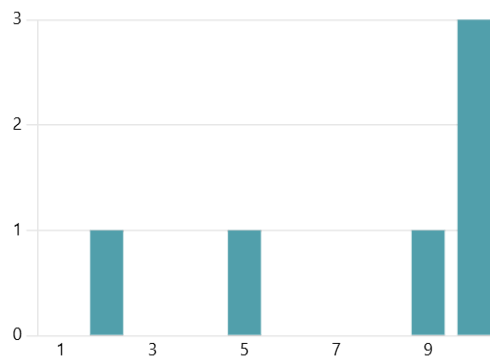

5. McMillan Mesa Tree Canopy Buffer

5.50
Average Rating

6. Observatory Mesa Fencing

5.83
Average Rating

7. Observatory Mesa Property Restoration

6.50
Average Rating

8. Observatory Mesa Trail Plan Implementation

7.67
Average Rating

9. Observatory Mesa Water Tank Restoration

6.00
Average Rating

10. Picture Canyon Fencing

7.00
Average Rating

11. Picture Canyon FUTS Connection

7.67
Average Rating

12. Picture Canyon Locus D Trail Spur and Viewing Area