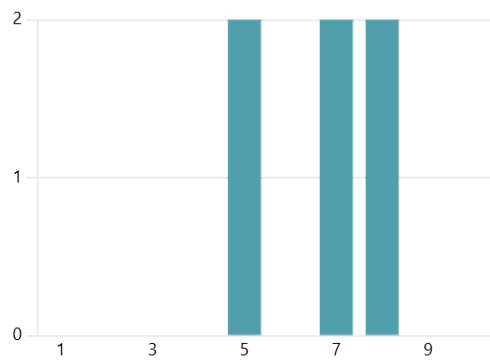

7.67
Average Rating

9. Observatory Mesa Water Tank Restoration

6.00
Average Rating

10. Picture Canyon Fencing

7.00
Average Rating

11. Picture Canyon FUTS Connection

7.67
Average Rating

12. Picture Canyon Locus D Trail Spur and Viewing Area

7.17
Average Rating

13. Picture Canyon Property Restoration

6.33
Average Rating

14. Picture Canyon Rio De Flag Bridge Replacement

5.67
Average Rating

15. Picture Canyon Signage Replacement

7.17
Average Rating

16. Picture Canyon Toilet

8.17
Average Rating

17. Picture Canyon Trail Rehabilitation

6.67
Average Rating

18. Picture Canyon Trailhead Entry Road and Parking Lot

6.67
Average Rating

19. Schultz Creek Trailhead