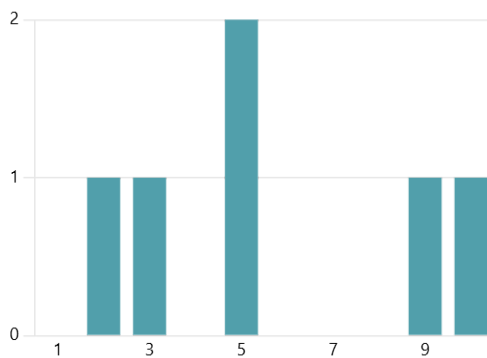

7.67
Average Rating

9. Observatory Mesa Water Tank Restoration

6.00
Average Rating

10. Picture Canyon Fencing

7.00
Average Rating

11. Picture Canyon FUTS Connection

7.67
Average Rating

12. Picture Canyon Locus D Trail Spur and Viewing Area

7.17
Average Rating

13. Picture Canyon Property Restoration

6.33
Average Rating

14. Picture Canyon Rio De Flag Bridge Replacement

5.67
Average Rating

15. Picture Canyon Signage Replacement

7.17
Average Rating

16. Picture Canyon Toilet

8.17
Average Rating

17. Picture Canyon Trail Rehabilitation

6.67
Average Rating

18. Picture Canyon Trailhead Entry Road and Parking Lot

6.67
Average Rating

19. Schultz Creek Trailhead