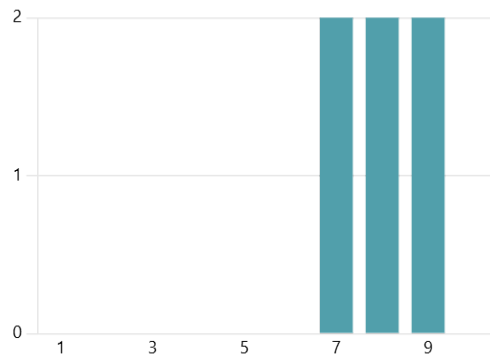

"Nat White"

"Jackie Thomas"

2. McMillan Mesa Property Restoration

7.17
Average Rating

3. McMillan Mesa Signage

6.50
Average Rating

4. McMillan Mesa Trail Rehabilitation

8.00
Average Rating

5. McMillan Mesa Tree Canopy Buffer

5.50
Average Rating

6. Observatory Mesa Fencing

5.83
Average Rating

7. Observatory Mesa Property Restoration

6.50
Average Rating

8. Observatory Mesa Trail Plan Implementation