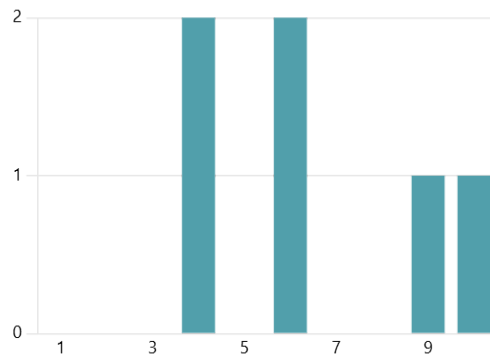

5. McMillan Mesa Tree Canopy Buffer

5.50
Average Rating

6. Observatory Mesa Fencing

5.83
Average Rating

7. Observatory Mesa Property Restoration

6.50
Average Rating

8. Observatory Mesa Trail Plan Implementation

7.67
Average Rating

9. Observatory Mesa Water Tank Restoration

6.00
Average Rating

10. Picture Canyon Fencing

7.00
Average Rating

11. Picture Canyon FUTS Connection

7.67
Average Rating

12. Picture Canyon Locus D Trail Spur and Viewing Area