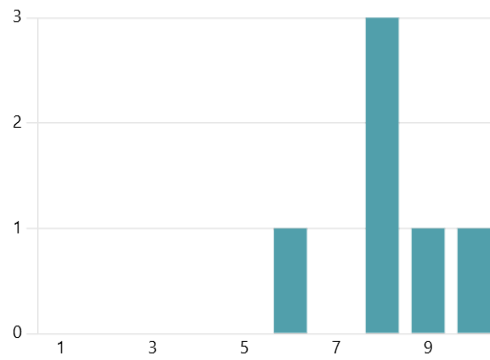

7.67
Average Rating

9. Observatory Mesa Water Tank Restoration

6.00
Average Rating

10. Picture Canyon Fencing

7.00
Average Rating

11. Picture Canyon FUTS Connection

7.67
Average Rating

12. Picture Canyon Locus D Trail Spur and Viewing Area

7.17
Average Rating

13. Picture Canyon Property Restoration

6.33
Average Rating

14. Picture Canyon Rio De Flag Bridge Replacement

5.67
Average Rating

15. Picture Canyon Signage Replacement

7.17
Average Rating

16. Picture Canyon Toilet

8.17
Average Rating

17. Picture Canyon Trail Rehabilitation

6.67
Average Rating

18. Picture Canyon Trailhead Entry Road and Parking Lot

6.67
Average Rating

19. Schultz Creek Trailhead