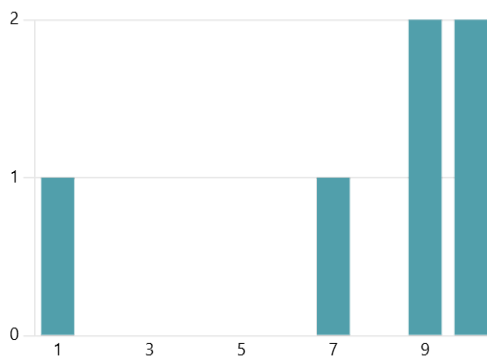

5. McMillan Mesa Tree Canopy Buffer

5.50
Average Rating

6. Observatory Mesa Fencing

5.83
Average Rating

7. Observatory Mesa Property Restoration

6.50
Average Rating

8. Observatory Mesa Trail Plan Implementation

7.67
Average Rating

9. Observatory Mesa Water Tank Restoration

6.00
Average Rating

10. Picture Canyon Fencing

7.00
Average Rating

11. Picture Canyon FUTS Connection

7.67
Average Rating

12. Picture Canyon Locus D Trail Spur and Viewing Area

7.17
Average Rating

13. Picture Canyon Property Restoration

6.33
Average Rating

14. Picture Canyon Rio De Flag Bridge Replacement

5.67
Average Rating

15. Picture Canyon Signage Replacement

7.17
Average Rating