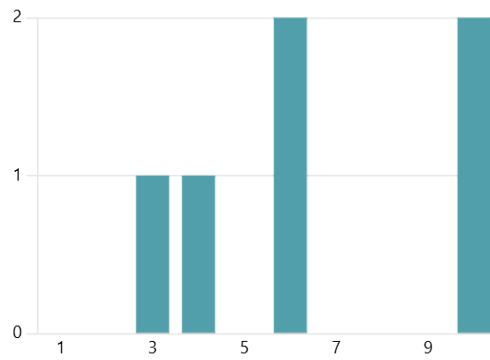

"Nat White"

"Jackie Thomas"

2. McMillan Mesa Property Restoration

7.17
Average Rating

3. McMillan Mesa Signage

6.50
Average Rating

4. McMillan Mesa Trail Rehabilitation

8.00
Average Rating

5. McMillan Mesa Tree Canopy Buffer

5.50
Average Rating

6. Observatory Mesa Fencing

5.83
Average Rating

7. Observatory Mesa Property Restoration

6.50
Average Rating

8. Observatory Mesa Trail Plan Implementation