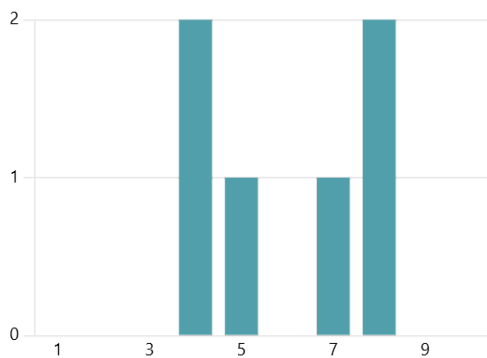

5. McMillan Mesa Tree Canopy Buffer

5.50
Average Rating

6. Observatory Mesa Fencing

5.83
Average Rating

7. Observatory Mesa Property Restoration

6.50
Average Rating

8. Observatory Mesa Trail Plan Implementation

7.67
Average Rating

9. Observatory Mesa Water Tank Restoration

6.00
Average Rating

10. Picture Canyon Fencing

7.00
Average Rating

11. Picture Canyon FUTS Connection

7.67
Average Rating

12. Picture Canyon Locus D Trail Spur and Viewing Area