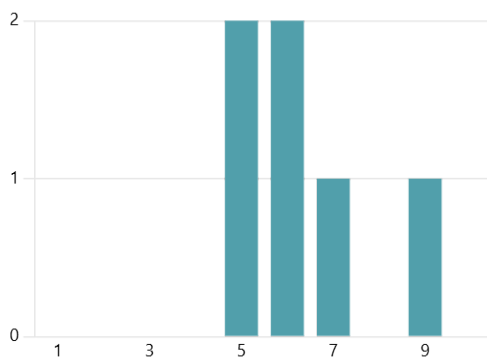

5. McMillan Mesa Tree Canopy Buffer

5.50
Average Rating

6. Observatory Mesa Fencing

5.83
Average Rating

7. Observatory Mesa Property Restoration

6.50
Average Rating

8. Observatory Mesa Trail Plan Implementation

7.67
Average Rating

9. Observatory Mesa Water Tank Restoration

6.00
Average Rating

10. Picture Canyon Fencing

7.00
Average Rating

11. Picture Canyon FUTS Connection

7.67
Average Rating

12. Picture Canyon Locus D Trail Spur and Viewing Area

7.17
Average Rating

13. Picture Canyon Property Restoration

6.33
Average Rating

14. Picture Canyon Rio De Flag Bridge Replacement

5.67
Average Rating

15. Picture Canyon Signage Replacement

7.17
Average Rating