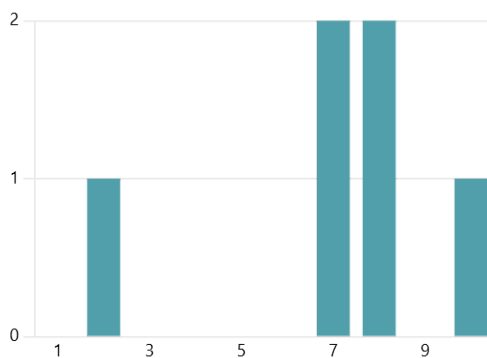

5. McMillan Mesa Tree Canopy Buffer

5.50
Average Rating

6. Observatory Mesa Fencing

5.83
Average Rating

7. Observatory Mesa Property Restoration

6.50
Average Rating

8. Observatory Mesa Trail Plan Implementation

7.67
Average Rating

9. Observatory Mesa Water Tank Restoration

6.00
Average Rating

10. Picture Canyon Fencing

7.00
Average Rating

11. Picture Canyon FUTS Connection

7.67
Average Rating

12. Picture Canyon Locus D Trail Spur and Viewing Area

7.17
Average Rating

13. Picture Canyon Property Restoration

6.33
Average Rating

14. Picture Canyon Rio De Flag Bridge Replacement

5.67
Average Rating

15. Picture Canyon Signage Replacement

7.17
Average Rating