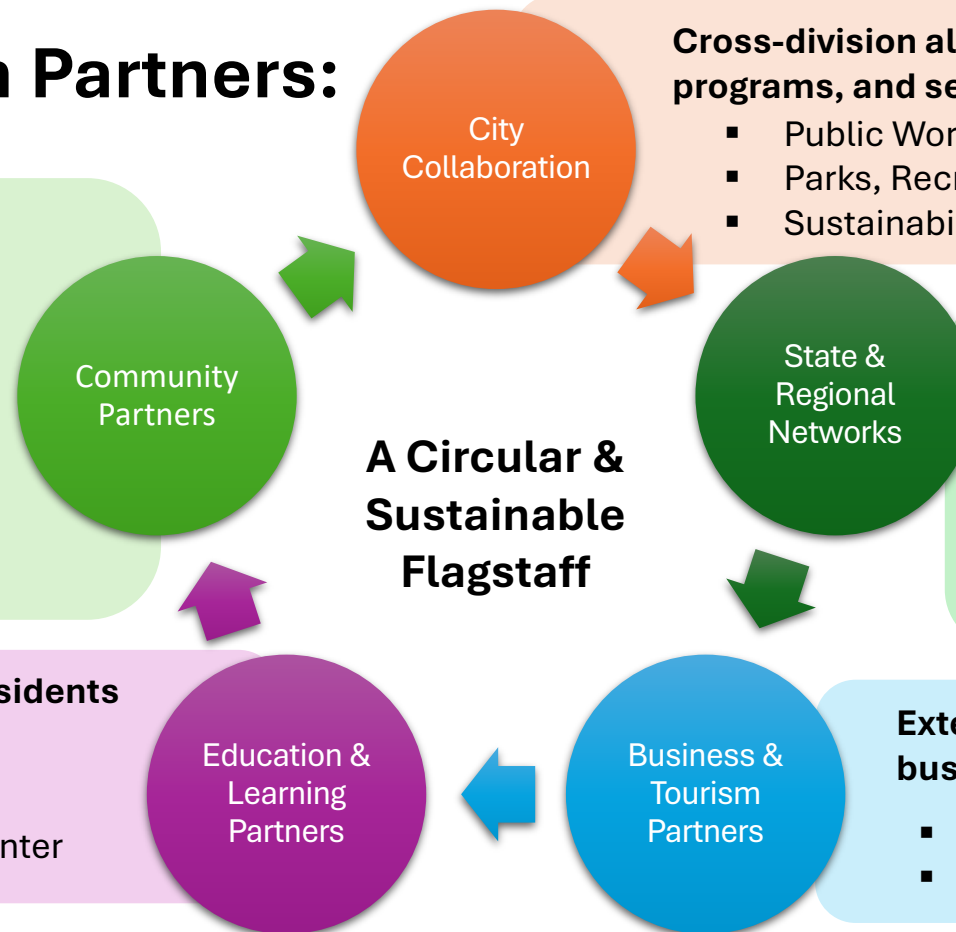

Transparency & Data

- Track pathway of a single recyclable item
- Use contamination data to inform outreach
- Present data on greenhouse gas emissions

Events & Services

Extending the Life of Materials and Reducing Landfill Disposal

Photos show neighbors repairing items together and teaching youth how they work

Partnerships & Alignment

Working Together to Multiply Waste Reduction Efforts

Key Waste Prevention Partners:

Delivering repair, reuse, and composting initiatives through local organizations:

- Compost Crowd
- Restoration Soils
- Coco-op Makerspace

Community knowledge and empowering residents through environmental education:

- Azulita Project
- Willow Bend Environmental Education Center

Cross-division alignment on messaging, programs, and services: