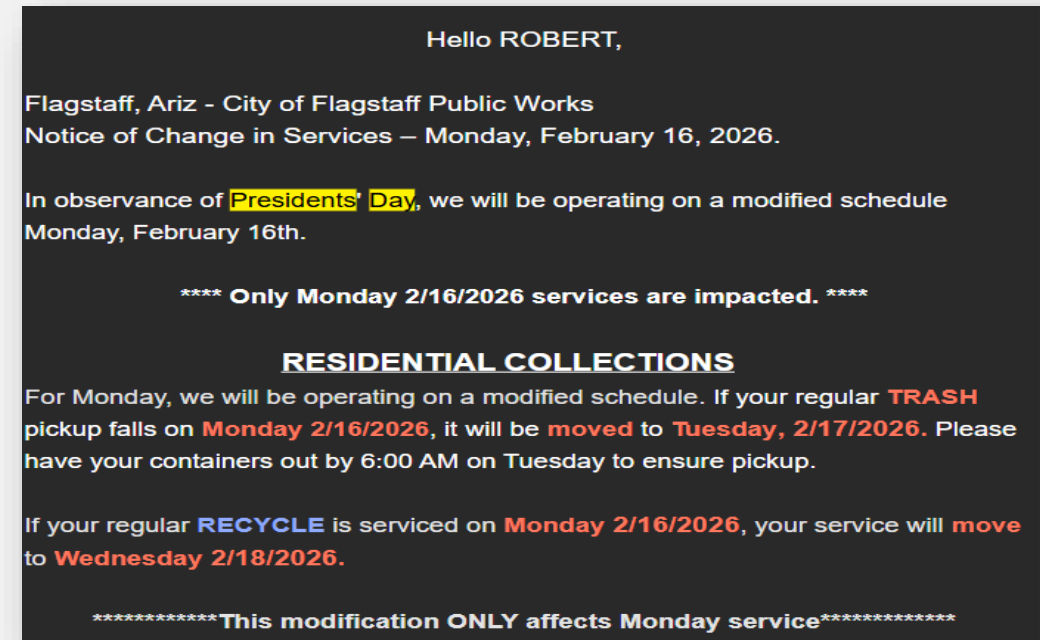

Operational Changes

- July 1st, 2026, is the recommended day to end curbside glass services.
- Notify customers in May, cancel billing on June 1st, 2026.
- Drop off locations on website.
 - Map posted on website.
- Flyers made and will be at locations around the city.