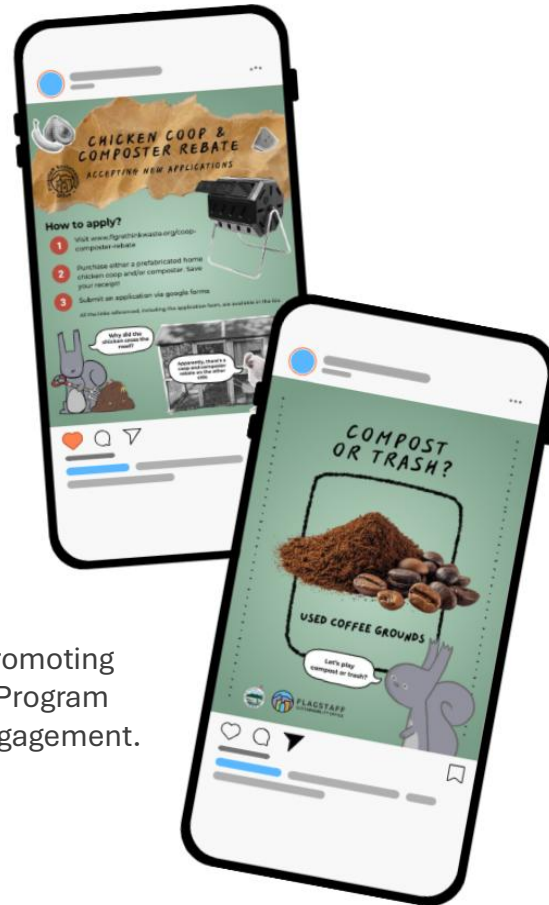

Coconino County residents can drop off glass at the [Cinder Lake Landfill](#).

Glass Drop-off Locations

Waste Prevention Strategic Plan

Presentation by

Cheresa Taing

Waste Prevention Specialist

Sustainability Division

Photos show outreach campaigns promoting services like the Composter Rebate Program and using gamified tools to boost engagement.

Outreach Channels:

- Social media & e-newsletters
- Radio segments
- Community presentations & tabling
- Recycle by City alerts & emails (coordinated with Solid Waste for consistent updates)