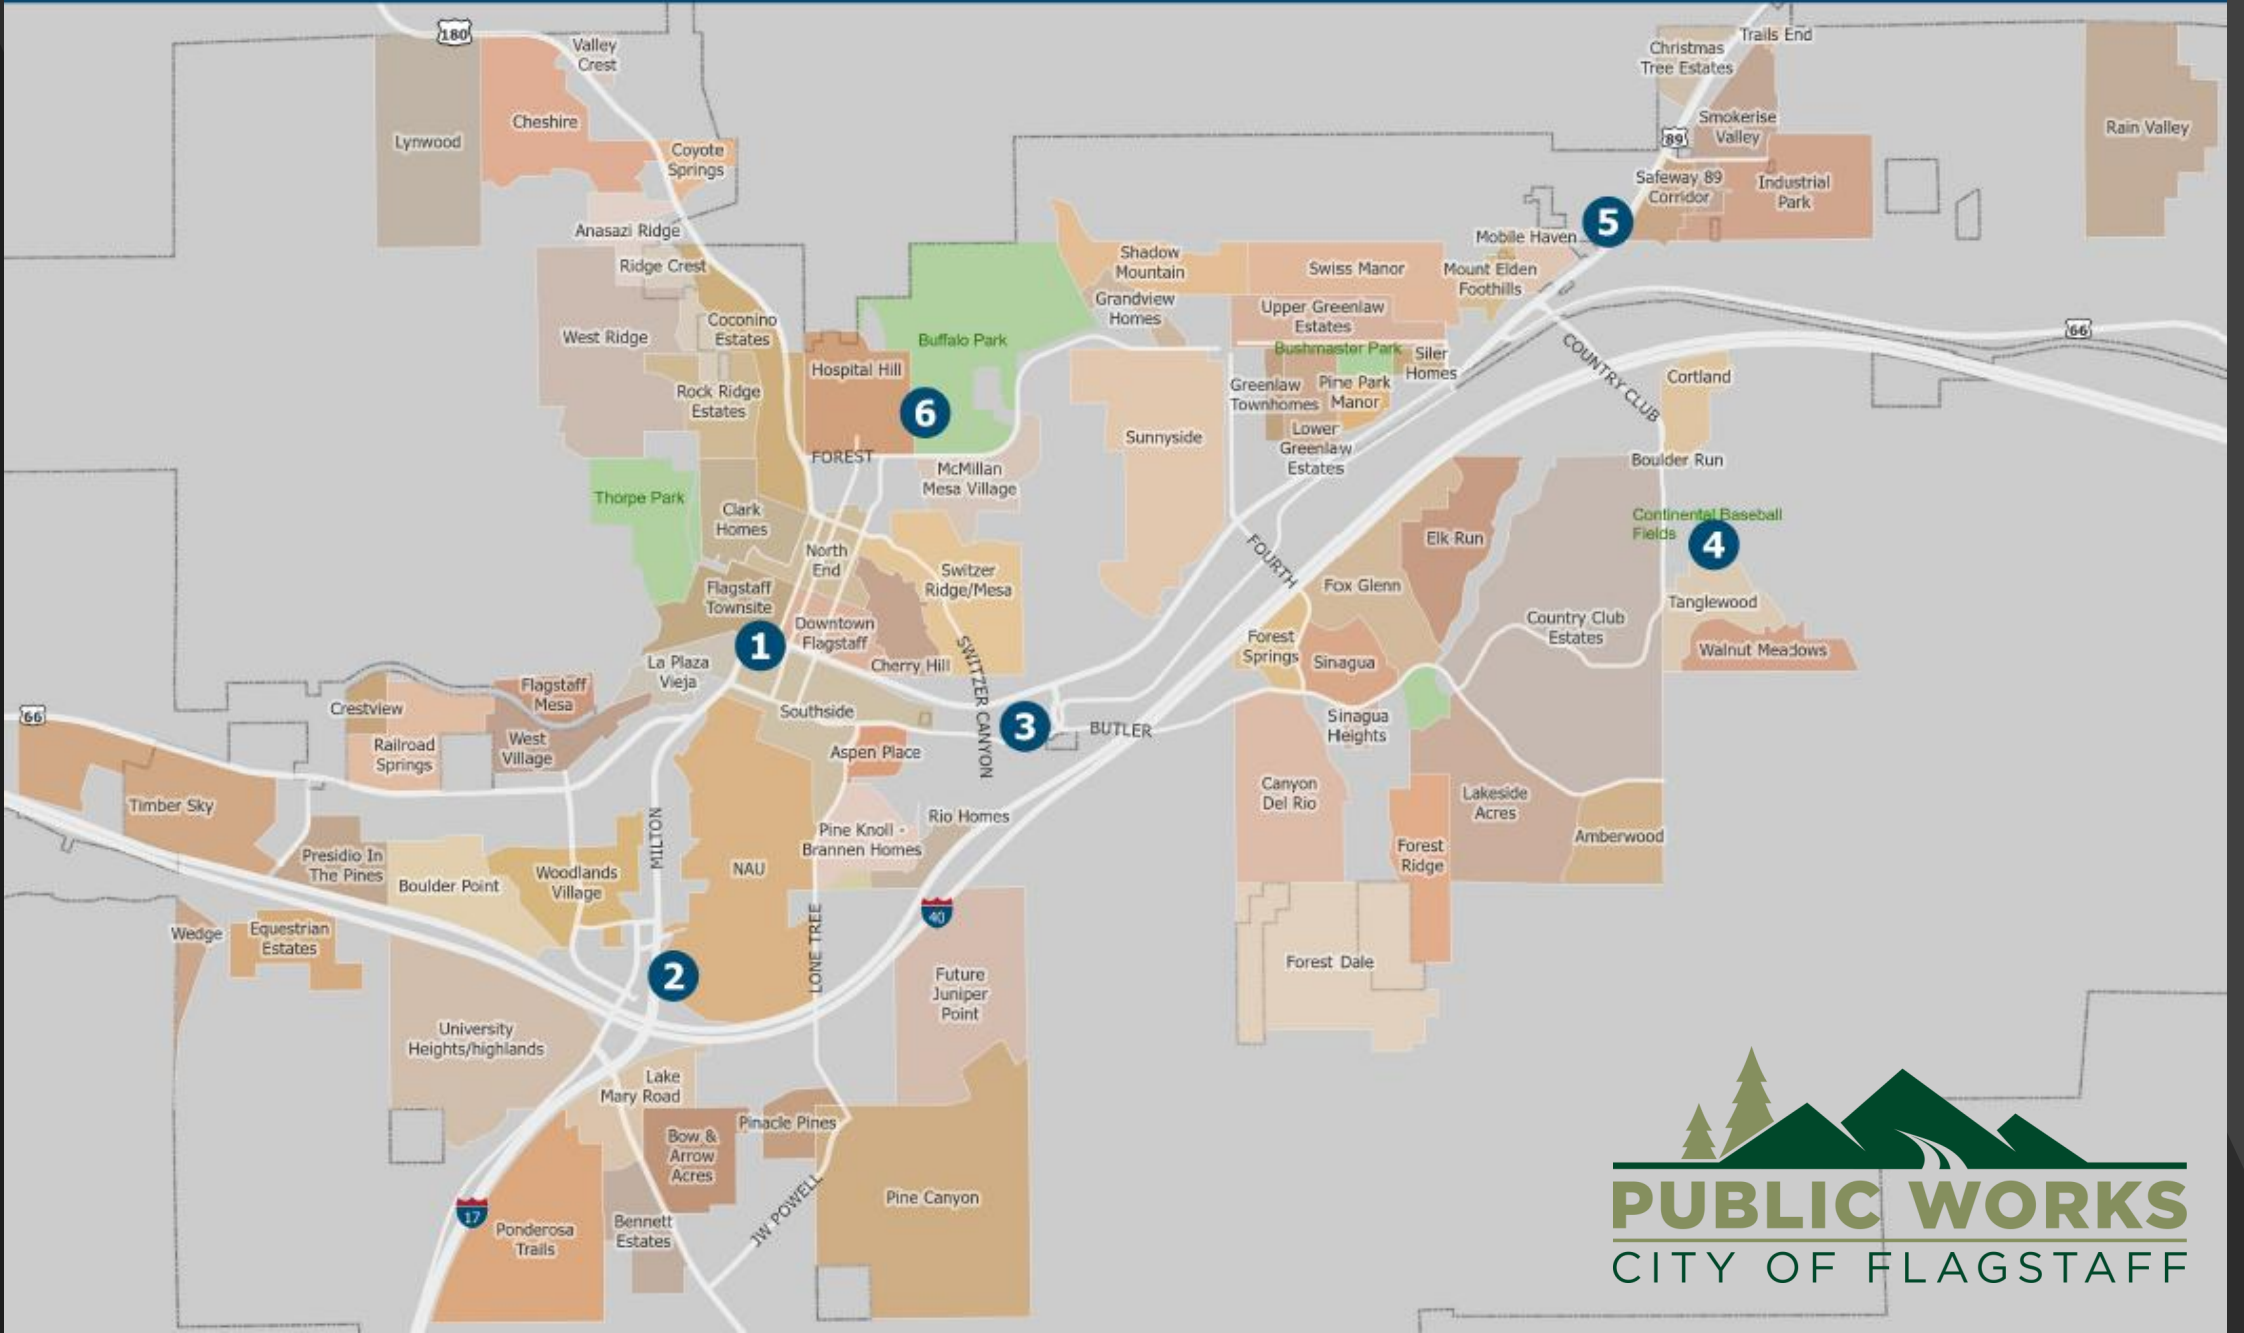

- All colors of glass are accepted.
- Only place glass in glass bins **(no plastic bags or other containers)**.
- Do not leave other recyclable materials or household trash next to the glass bins.
- Glass should not be placed in the regular large curb-side recycle container.

Glass Drop-off Locations

The following glass drop-off locations are available for City of Flagstaff residents:

	Location	Details
1	West Phoenix	116 W Phoenix Avenue., S Beaver Street. Turn right on Phoenix Avenue. From South Beaver Street, turn right on Phoenix Avenue. The bin is located behind the bus transfer station in the northwest corner of the public parking lot.
2	Northern Arizona University	On Pine Knoll Drive. The bin is located in parking lot P62B, in the southwest corner, near the disc golf course.
3	City of Flagstaff Recycling Transfer Facility	1800 E Butler Ave. The bin is located in the parking lot of the facility. Open to the public from 9 AM - 3 PM M-F. Closed on Saturdays and Sundays.
4	Continental Little League Field Parking Lot	Turn east off of Country Club Drive onto Old Walnut Canyon Road. The field will be on the left. The bin is located on the east side of the parking lot.
5	East Marketplace Dr and Research Dr	Located at the end of the road at East Marketplace Drive and West Research Drive by the entrance to Peak Ranger Station
6	Jay Lively Activity Center	1650 North Turquoise Dr. Southwest side of the complex parking lot closest to Turquoise Drive

Coconino County residents can drop off glass at the [Cinder Lake Landfill](#).

Glass Drop-off Locations