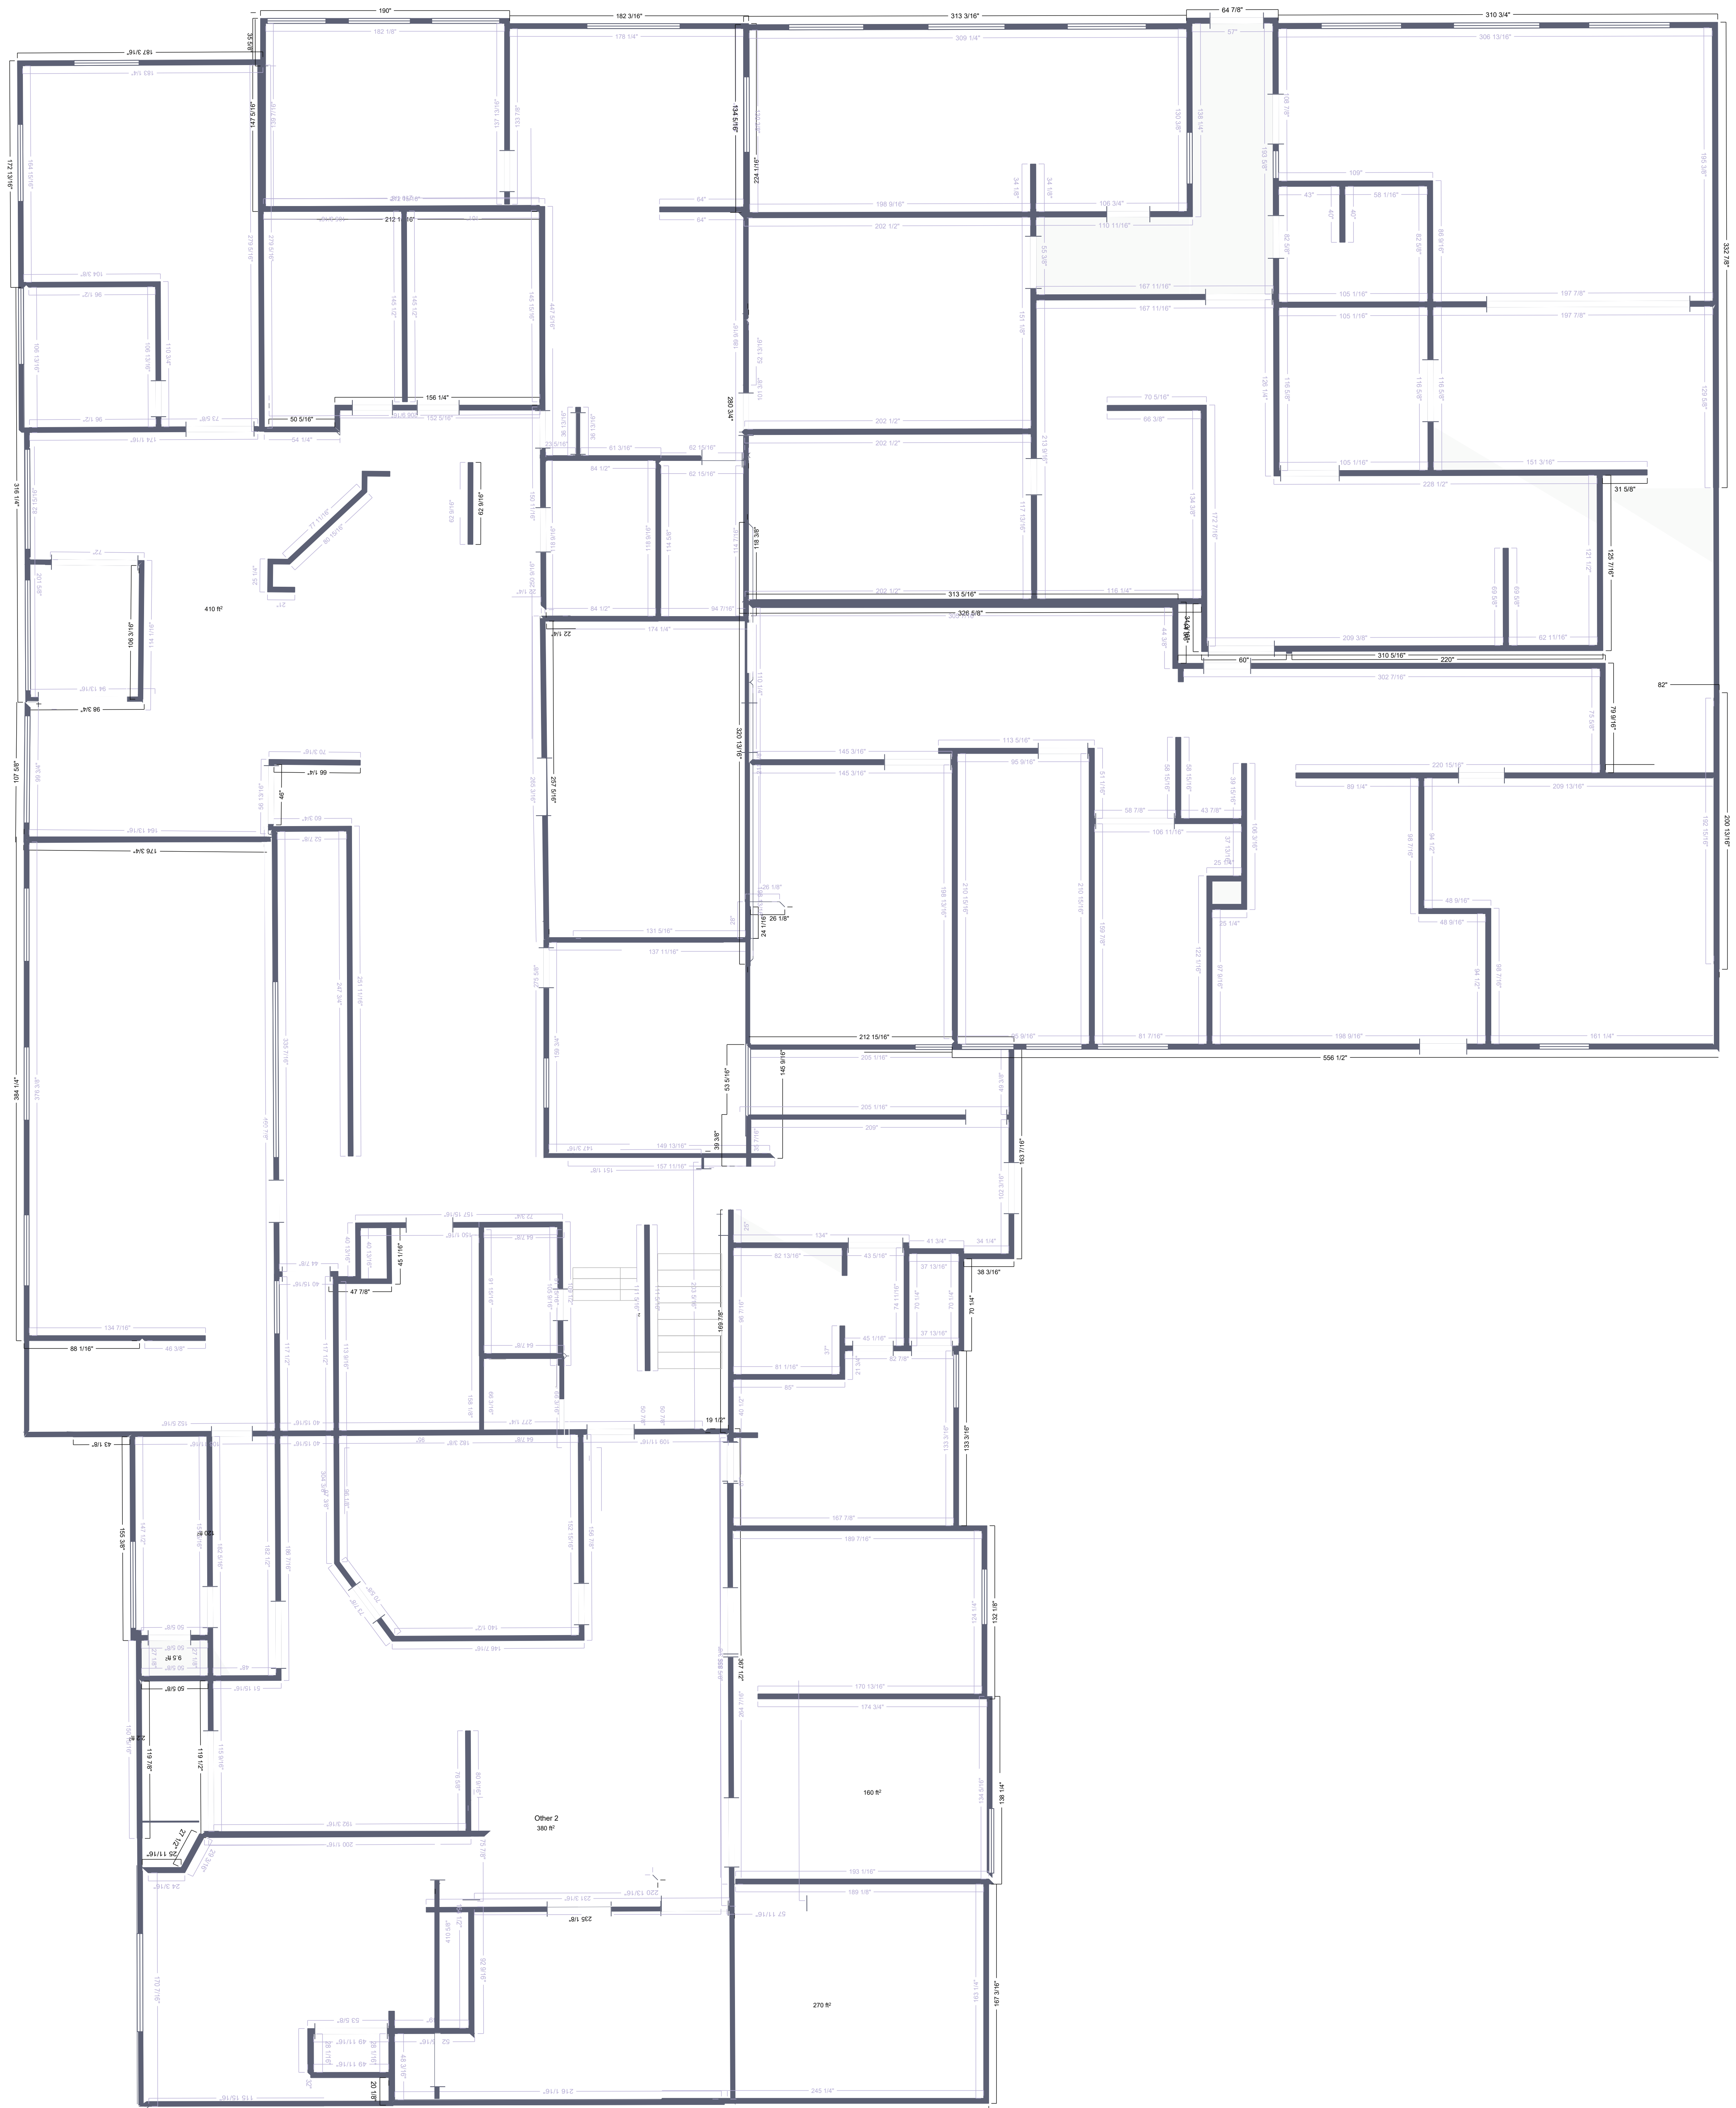

19 W. Birch Ave. First Floor

# 19 W. Birch Ave. Basement Floor

Approximately 1100 ft<sup>2</sup> total