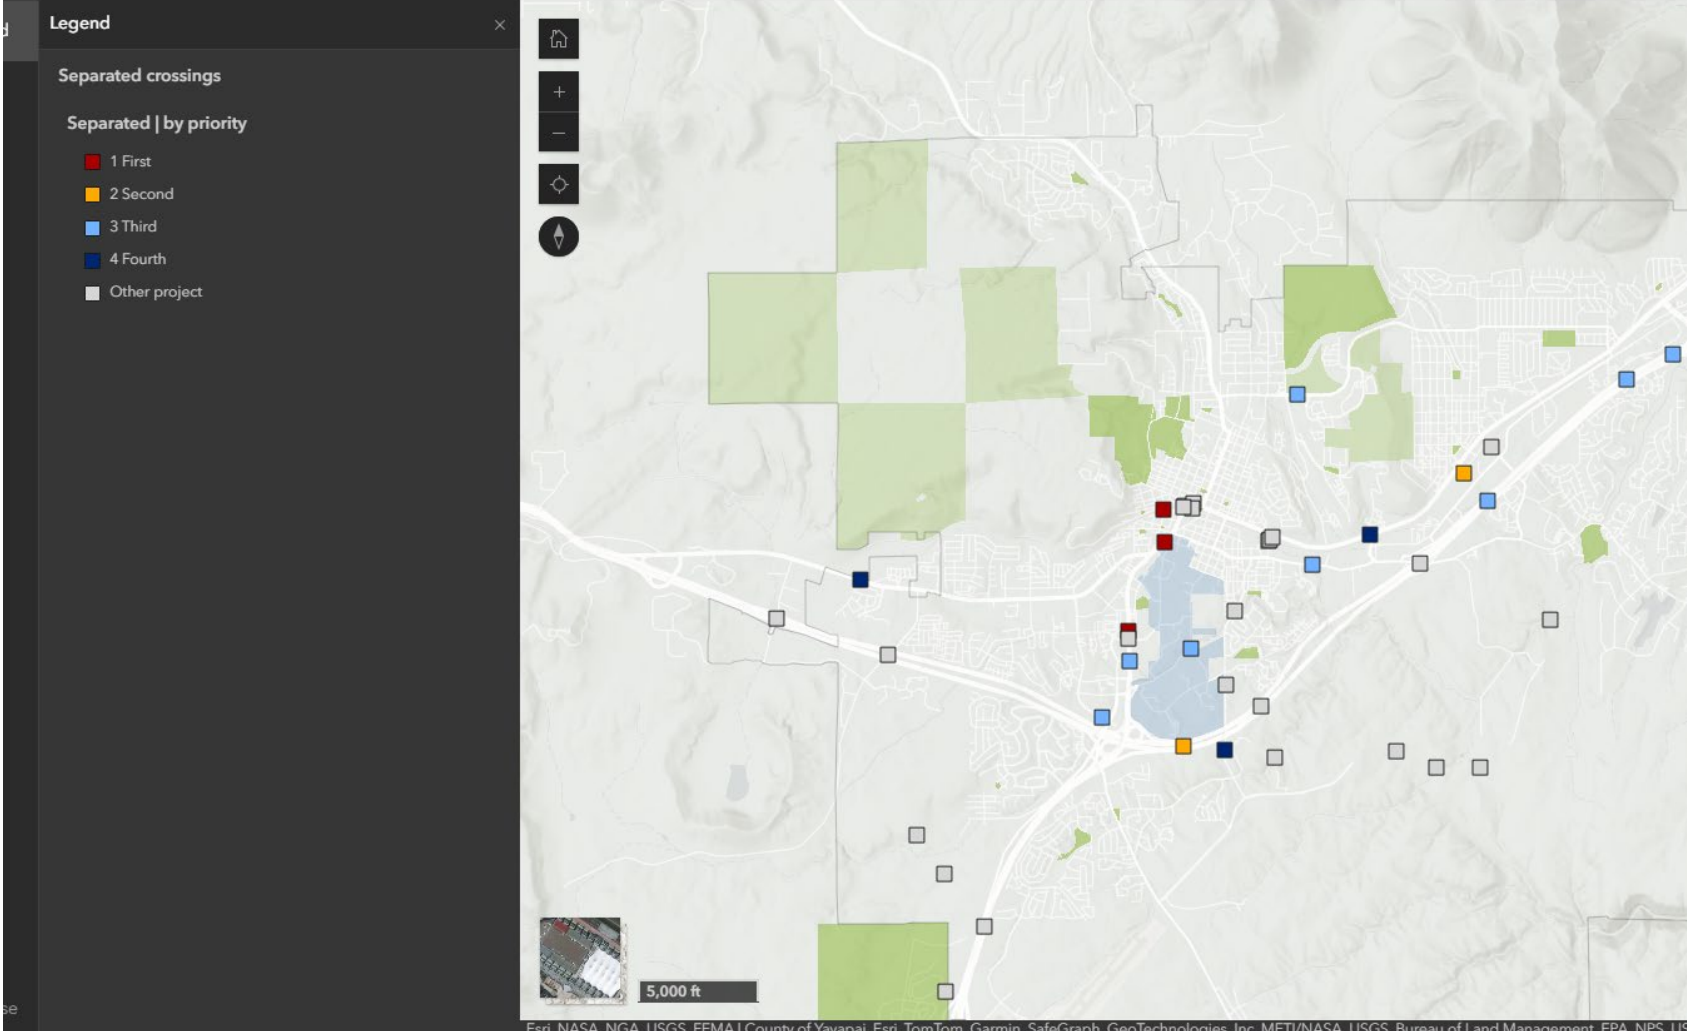

- Need
  - All planned projects in one place.
  - GIS Based system
  - Rank based on MetroPlan values
  - Filter based on funding requirements
  - Available to partner teams, including capital teams, for integration into their processes

City of Flagstaff | Active Transportation Master Plan planning map

# Project Prioritization Process

- Example from Active Transportation Master Plan