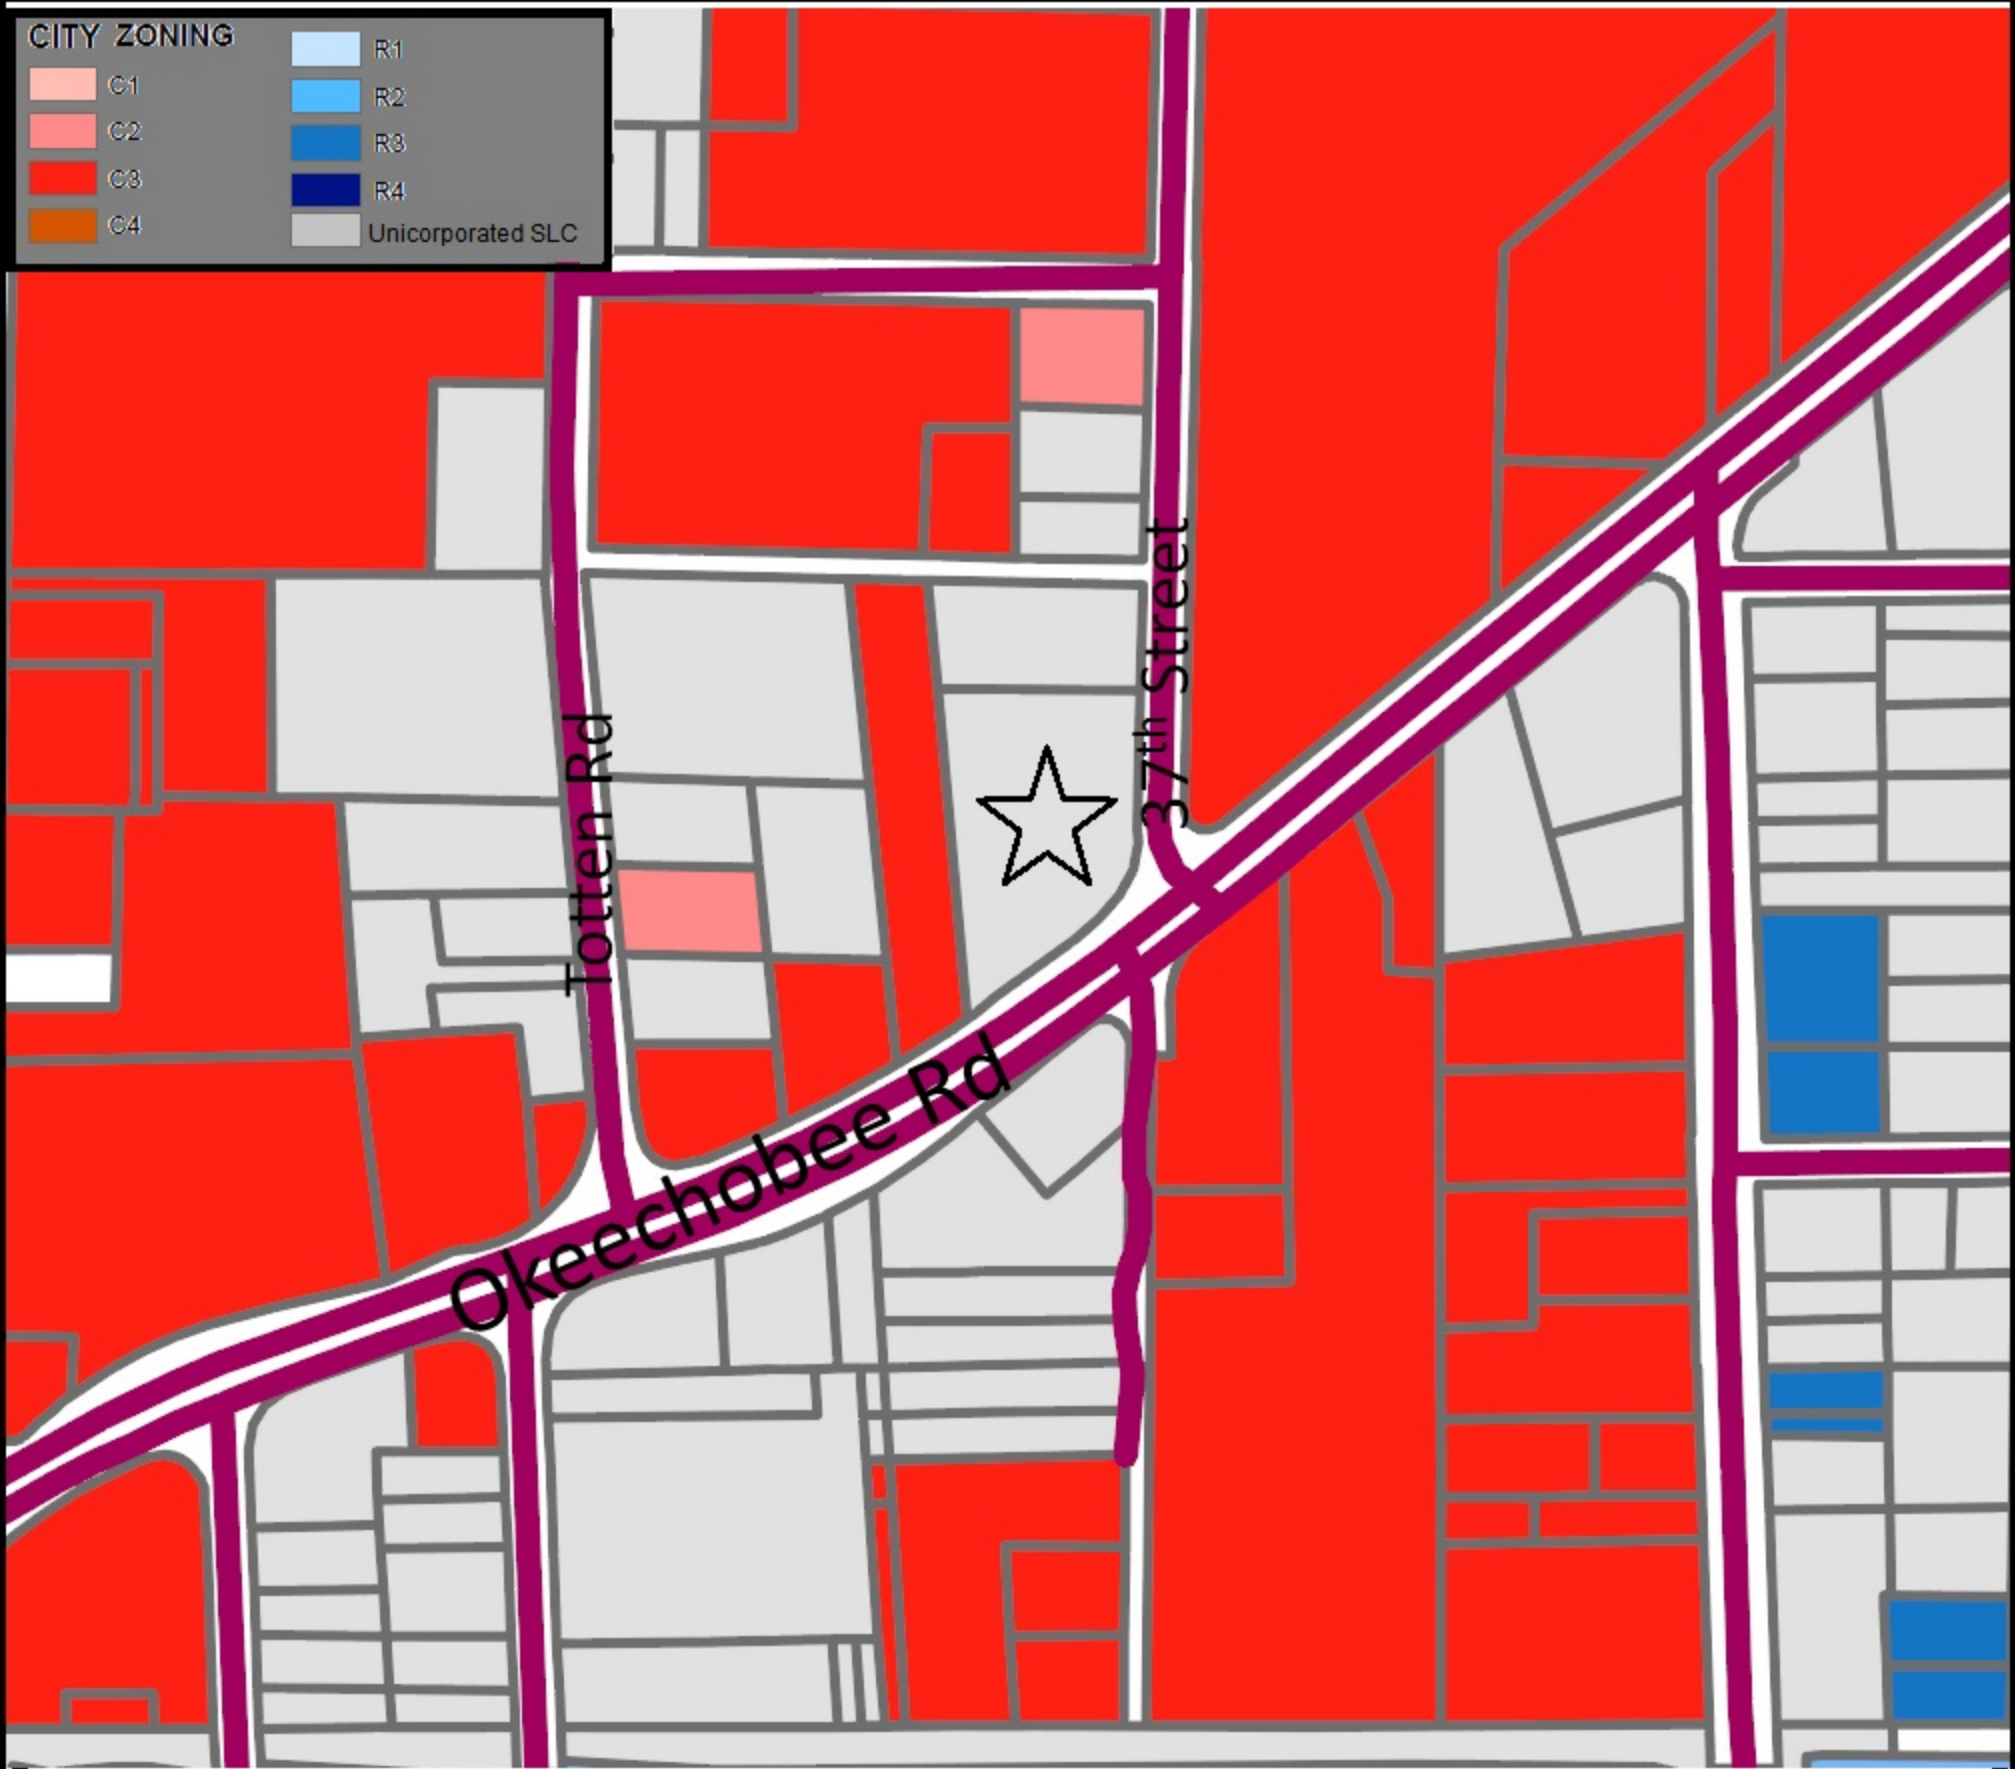

CITY ZONING			
	C1		R1
	C2		R2
	C3		R3
	C4		R4
			Unincorporated SLC

Indian River Oil
 3700 Okeechobee Rd