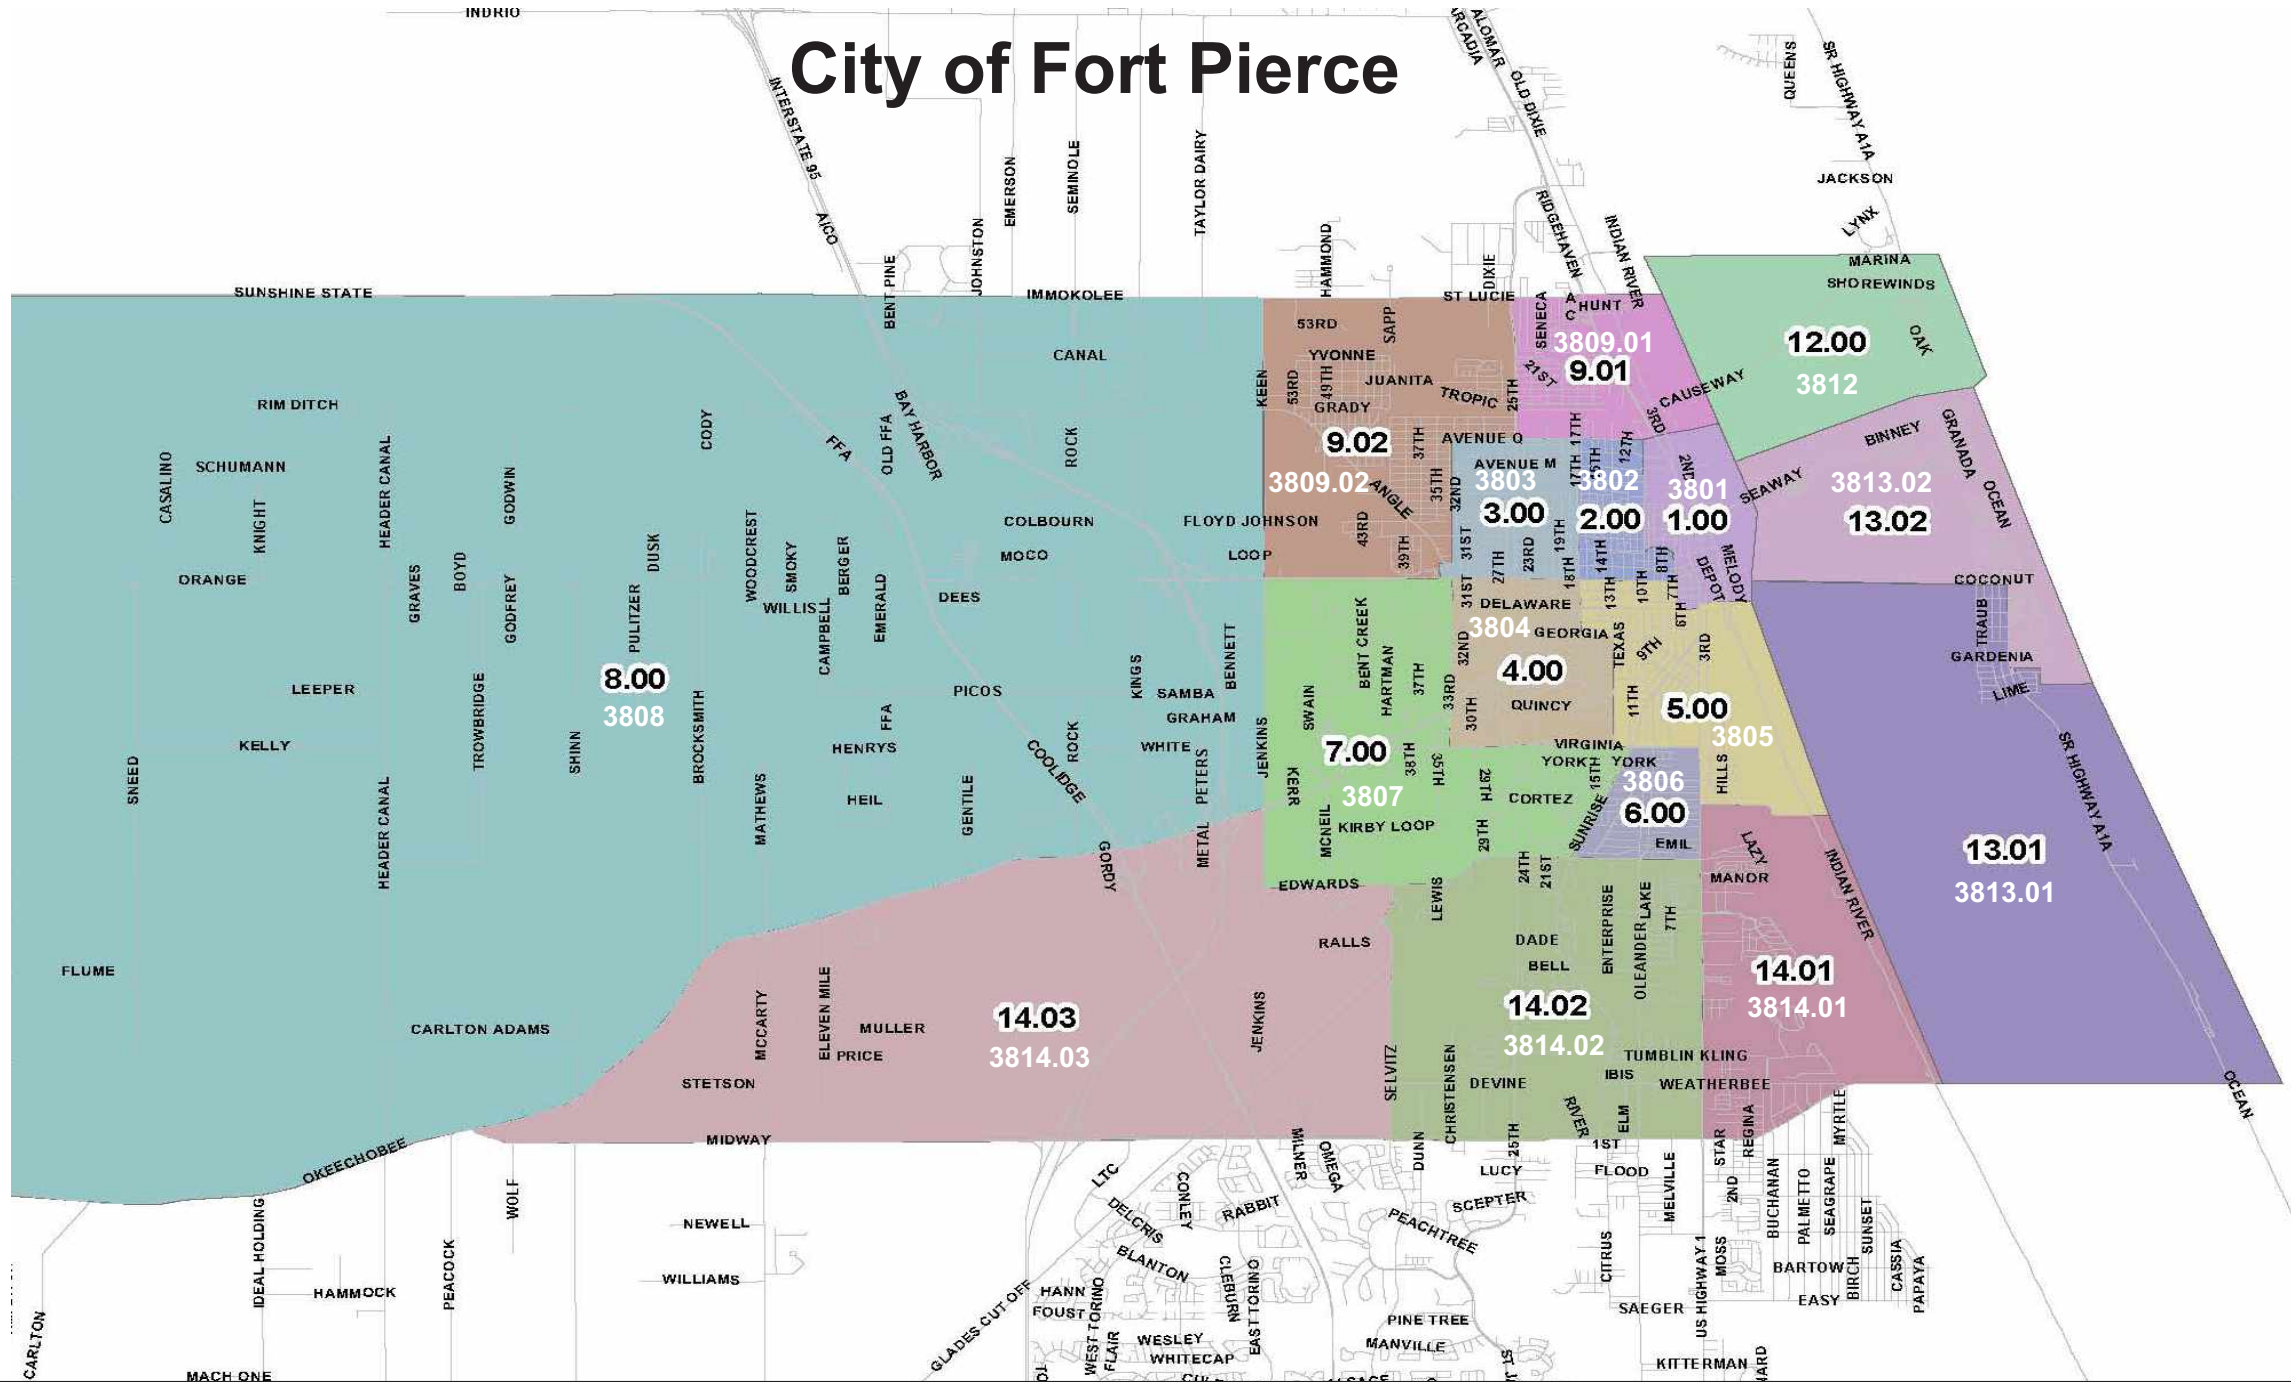

# City of Fort Pierce

## US Census Bureau - American FactFinder

Subject	Tract 3801	Tract 3802	Tract 3803	Tract 3804	Tract 3805	Tract 3806	Tract 3807	Tract 3808	Tract 3809.01	Tract 3809.02	Tract 3812.04	Tract 3813	Tract 3814.01	Tract 3814.02
<b>Population</b>	781	3,433	7,014	5,606	7,239	4,146	7,089	2,045	2,443	5,385	2,811	3,554	4,238	5,565
<b>% Below Poverty Level</b>	51.6%	42.9%	43.7%	33.3%	23.2%	27.2%	14.7%	17.8%	22.7%	20.2%	8.5%	15.7%	11.0%	15.1%
<b>Median Family Income</b>	\$21,121	\$20,375	\$24,537	\$33,600	\$40,366	\$43,505	\$40,764	\$43,413	\$34,007	\$43,398	\$43,963	\$64,167	\$43,036	\$38,333