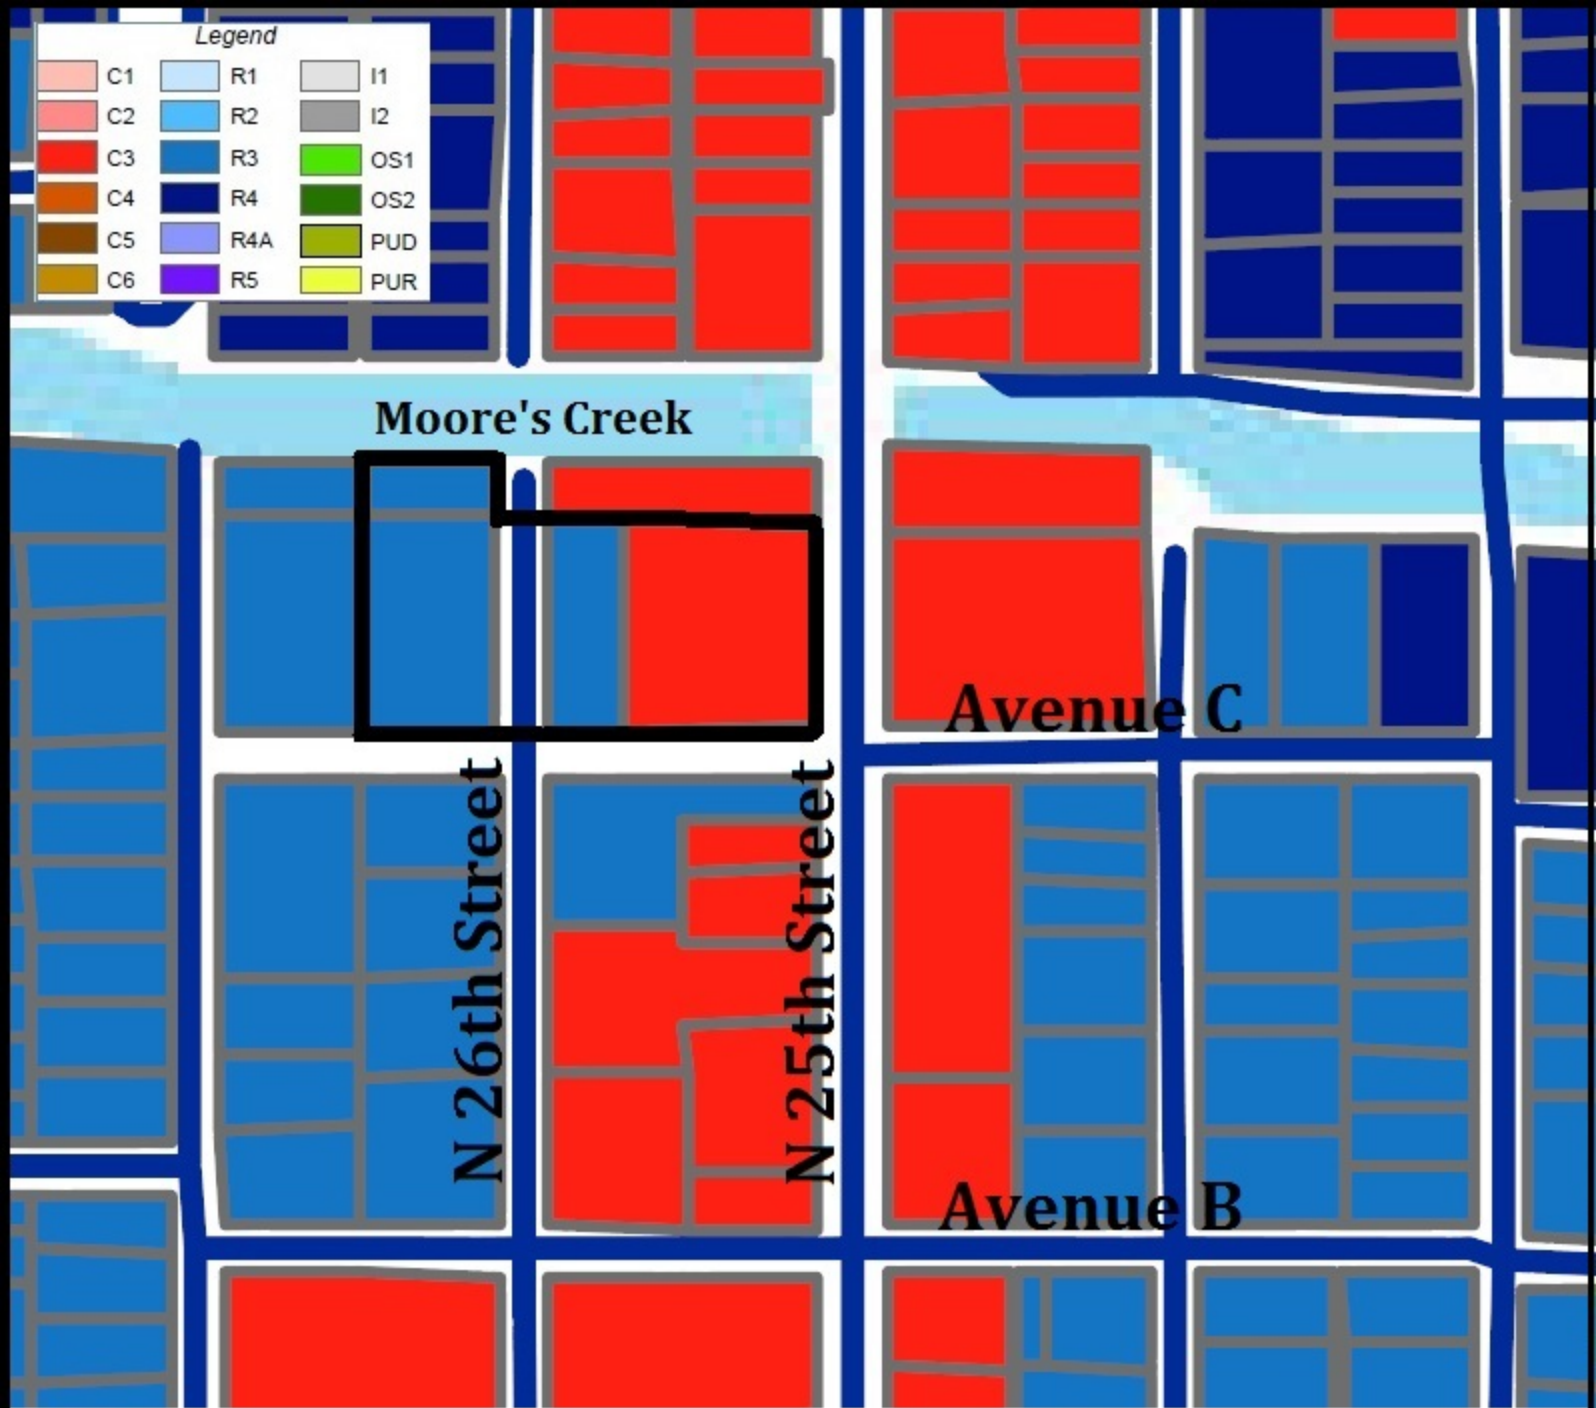

Legend

C1	R1	I1
C2	R2	I2
C3	R3	OS1
C4	R4	OS2
C5	R4A	PUD
C6	R5	PUR

Moore's Creek

Avenue C

N 26th Street

N 25th Street

Avenue B

401 N 25th Street Zoning Map