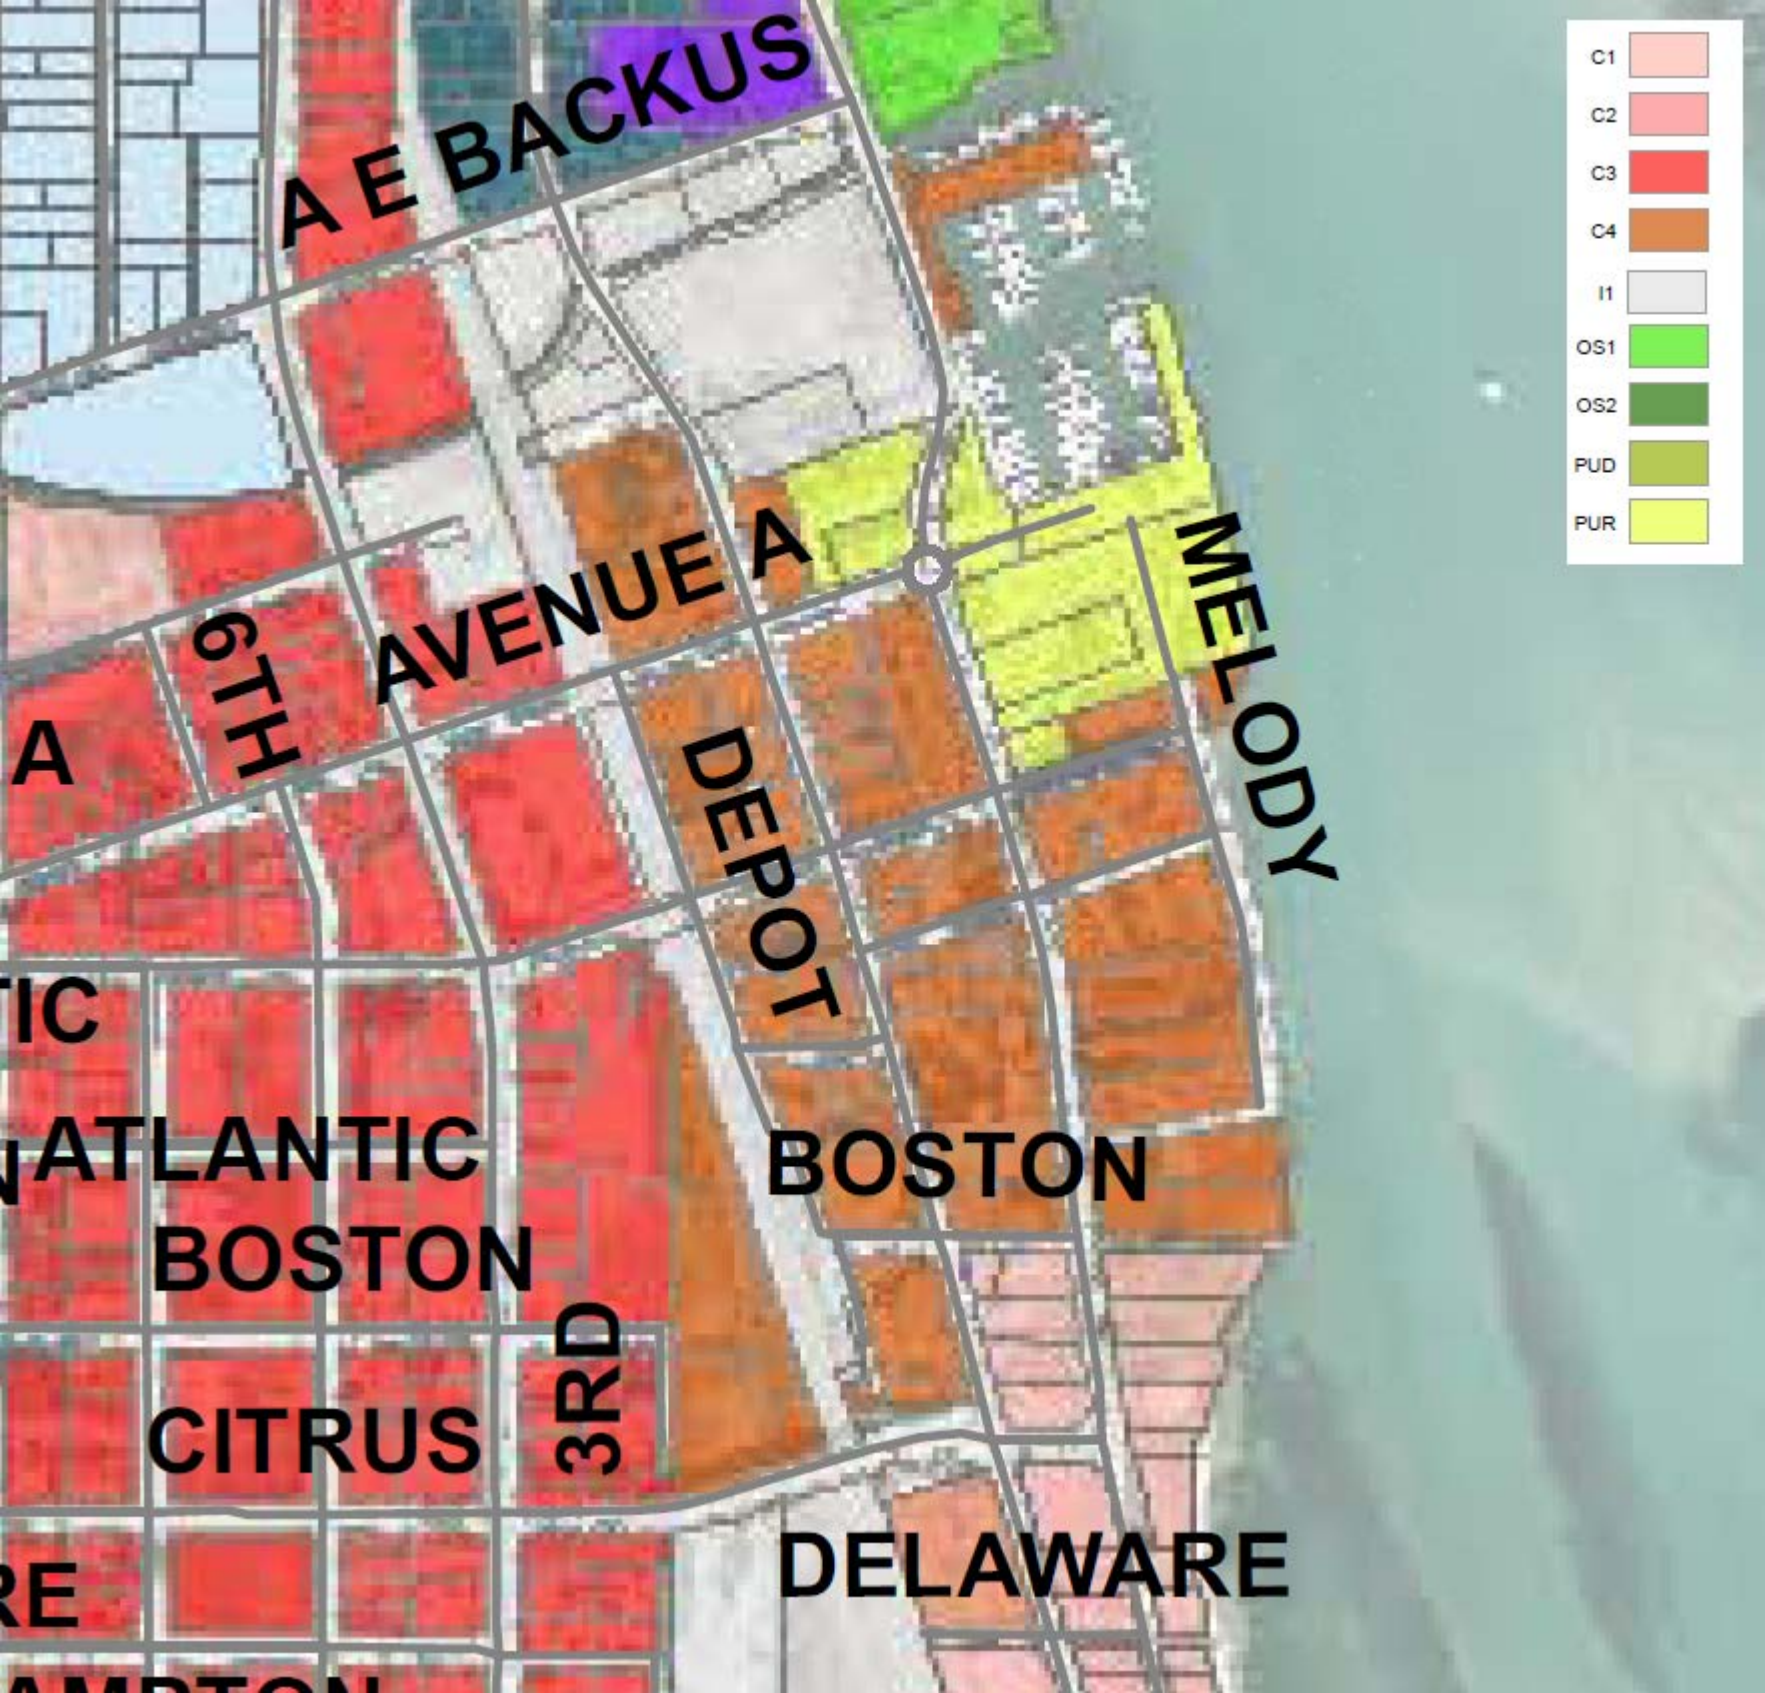

FORT PIERCE
THE SUNRISE CITY

This map is a conceptual tool utilized for project development only. Though the information provided by this map is accepted to be accurate for the City's administrative purposes, it is not to be used for technical purposes. Any information, including but not limited to software and data, received from the City of Ft. Pierce in fulfillment of a public records request is provided "AS IS" without warranty of any kind. Any information provided by this map to be used for purposes other than reference must be confirmed by field survey.

- DOWNTOWN HISTORIC DISTRICT
- CONTRIBUTING BUILDINGS
- NON- CONTRIBUTING BUILDINGS

DOWNTOWN HISTORIC DISTRICT

REV. NOV 2005

C1	
C2	
C3	
C4	
I1	
OS1	
OS2	
PUD	
PUR	

A E BACKUS

6TH AVENUE A

AVENUE A

DEPOT

MELODY

TIC

ATLANTIC BOSTON

BOSTON

CITRUS

3RD

DELAWARE

RE