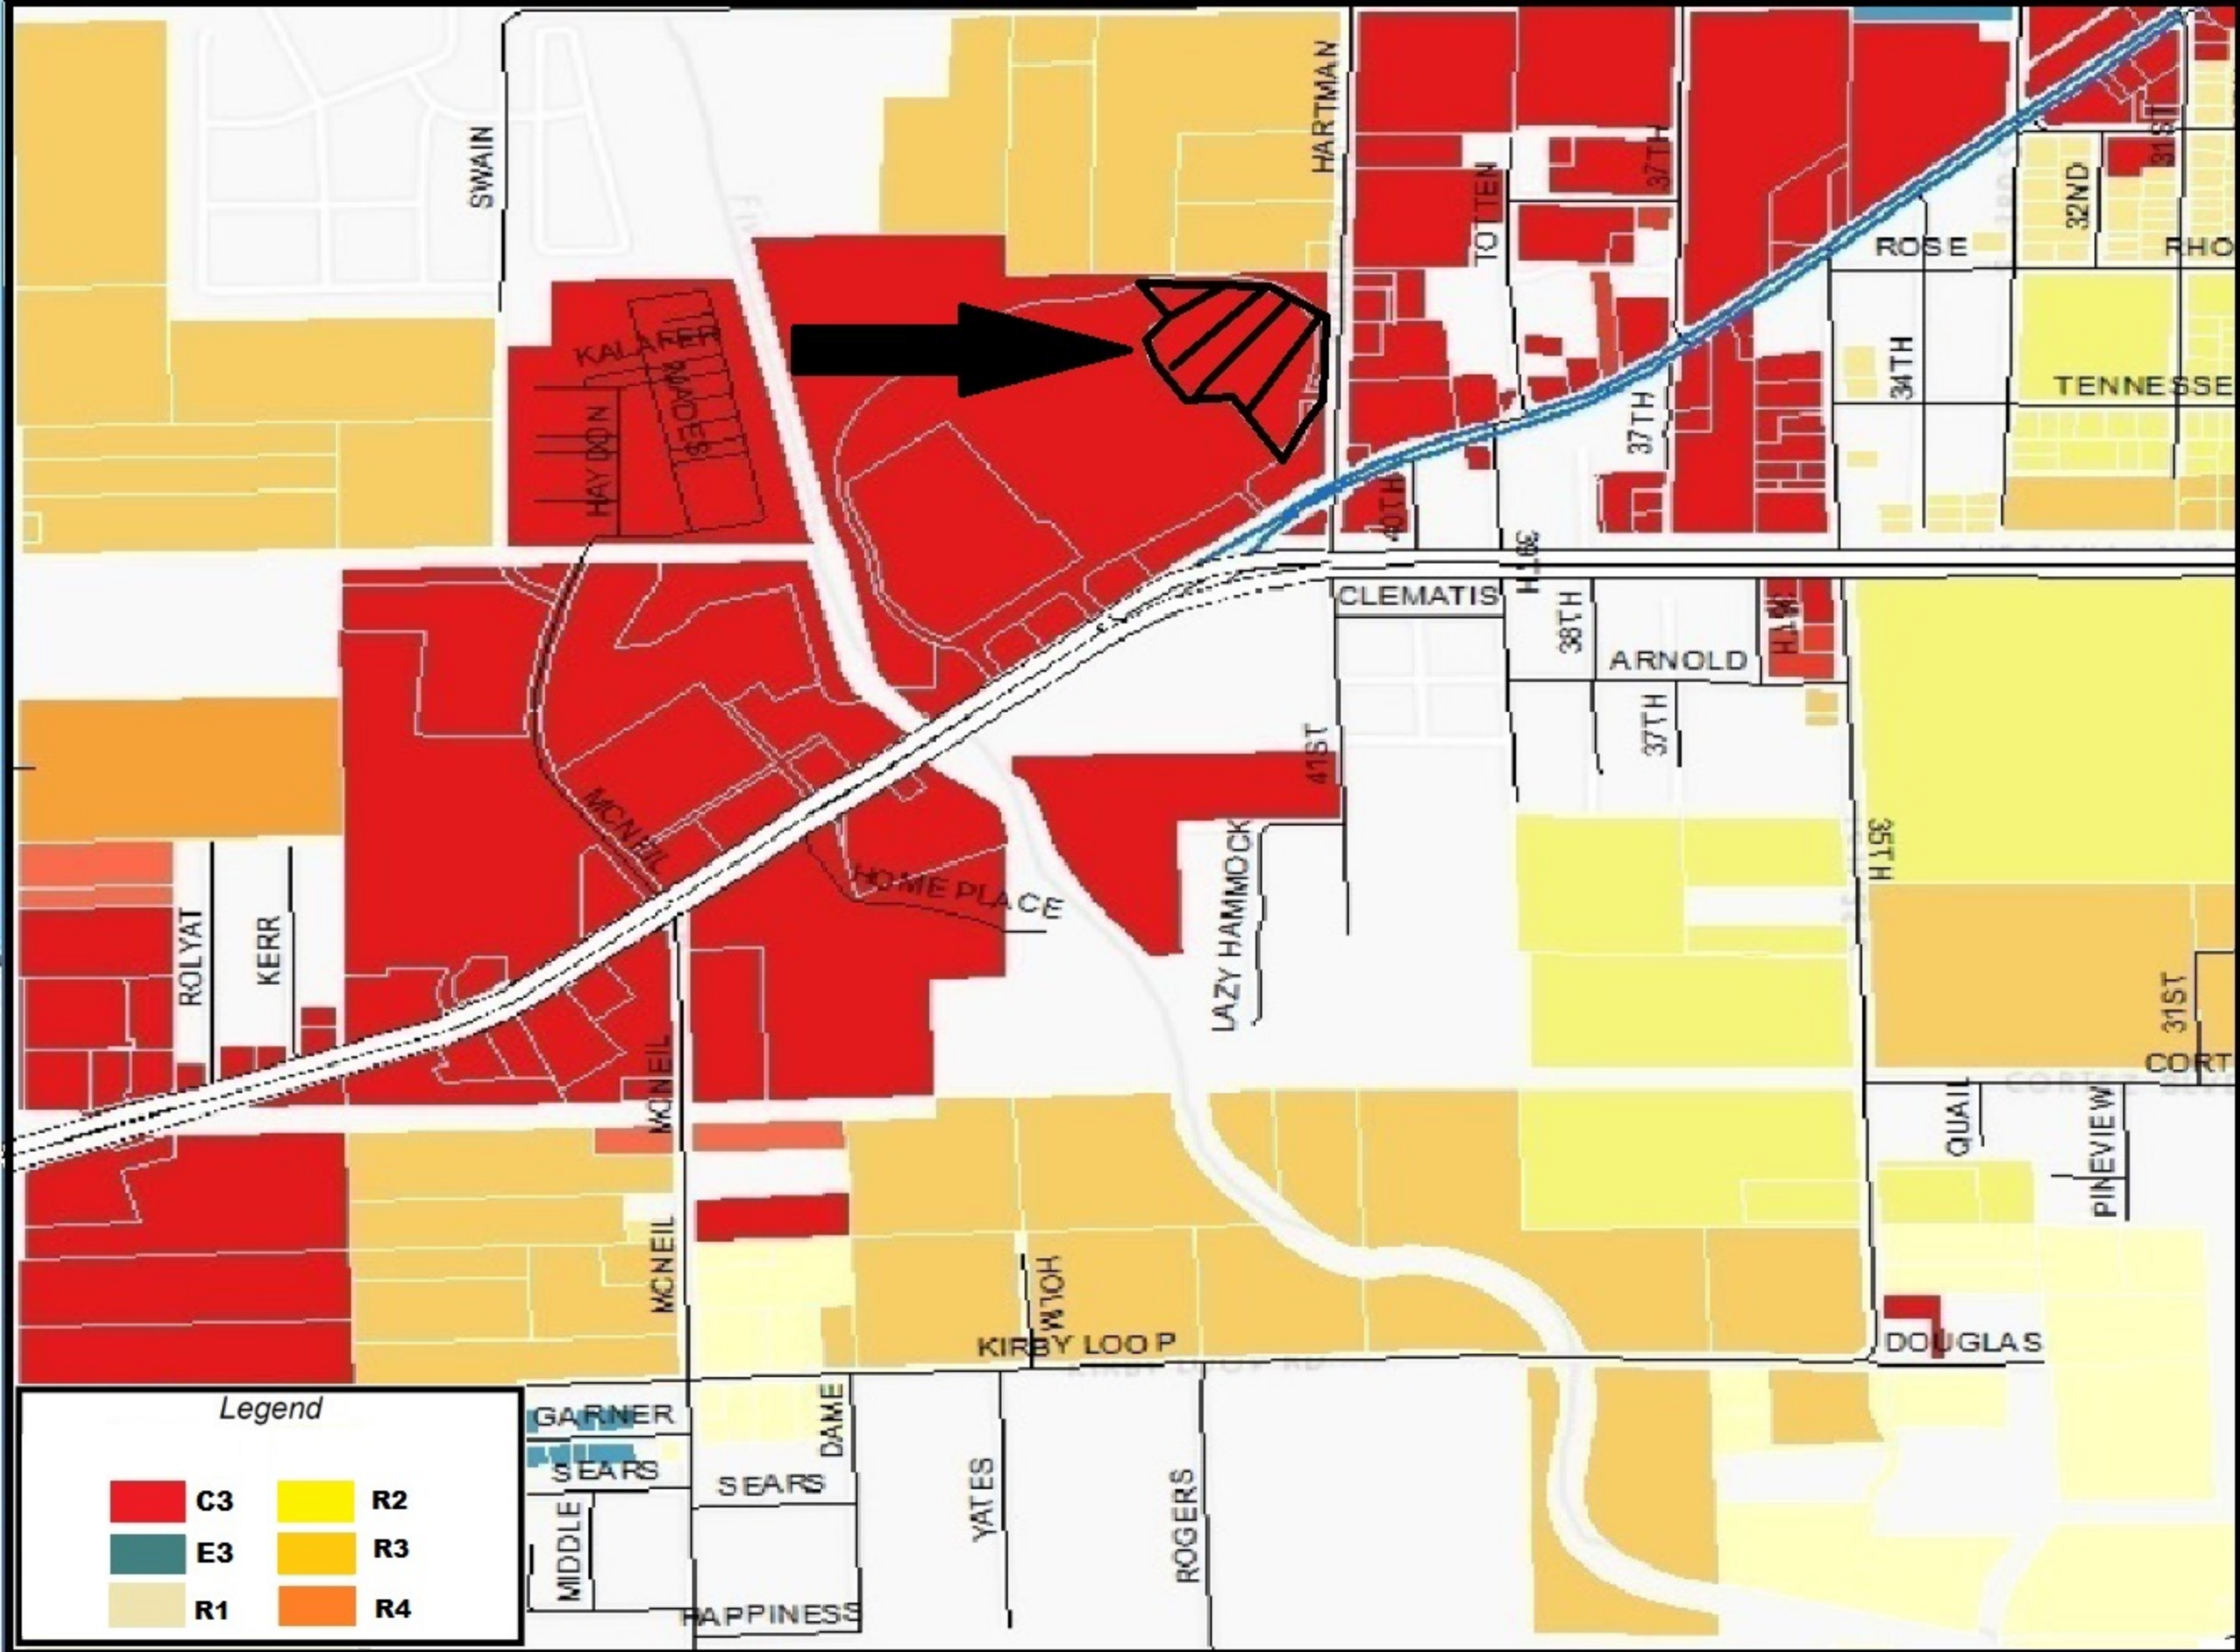

4300 Okeechobee Road
Site Aerial

4300 Okeechobee Road

Zoning Map