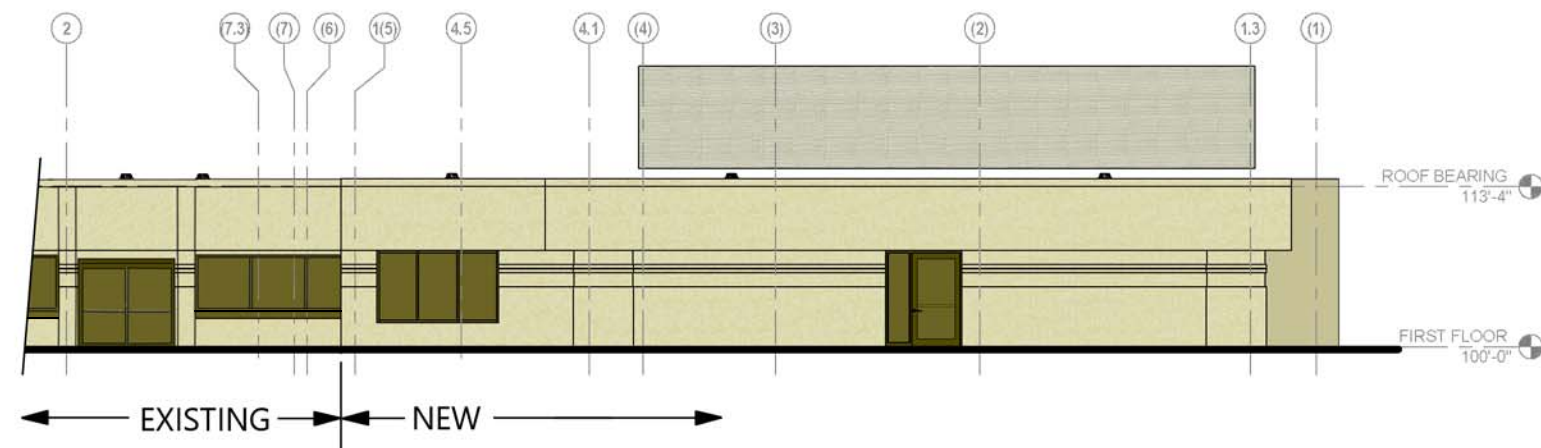

EAST ELEVATION

SCALE: 1/16" = 1'-0"

EXTERIOR MATERIALS/COLORS:

- WALL - EIFS - MATCH EXISTING GOLD
- WINDOWS/DOORS - DARK BROWN FRAMES,
BRONZE TINTED GLASS - MATCH EXISTING
- ROOF SCREEN - PERFORATED METAL PANEL -
NATURAL FINISH - GALVANIZED

WEST ELEVATION

SCALE: 1/16" = 1'-0"

EXTERIOR MATERIALS/COLORS:

- WALL - EIFS - MATCH EXISTING GOLD
- WINDOWS/DOORS - DARK BROWN FRAMES,
BRONZE TINTED GLASS - MATCH EXISTING
- ROOF SCREEN - PERFORATED METAL PANEL -
NATURAL FINISH - GALVANIZED

SOUTH ELEVATION

SCALE: 1/16" = 1'-0"

EXTERIOR MATERIALS/COLORS:

- WALL - EIFS - MATCH EXISTING GOLD
- WINDOWS/DOORS - DARK BROWN FRAMES,
BRONZE TINTED GLASS - MATCH EXISTING
- ROOF SCREEN - PERFORATED METAL PANEL -
NATURAL FINISH - GALVANIZED

EAST ELEVATION

SCALE: 1/16" = 1'-0"

SOUTH ELEVATION

SCALE: 1/16" = 1'-0"

WEST ELEVATION

SCALE: 1/16" = 1'-0"

NORTH ELEVATION

SCALE: 1/16" = 1'-0"