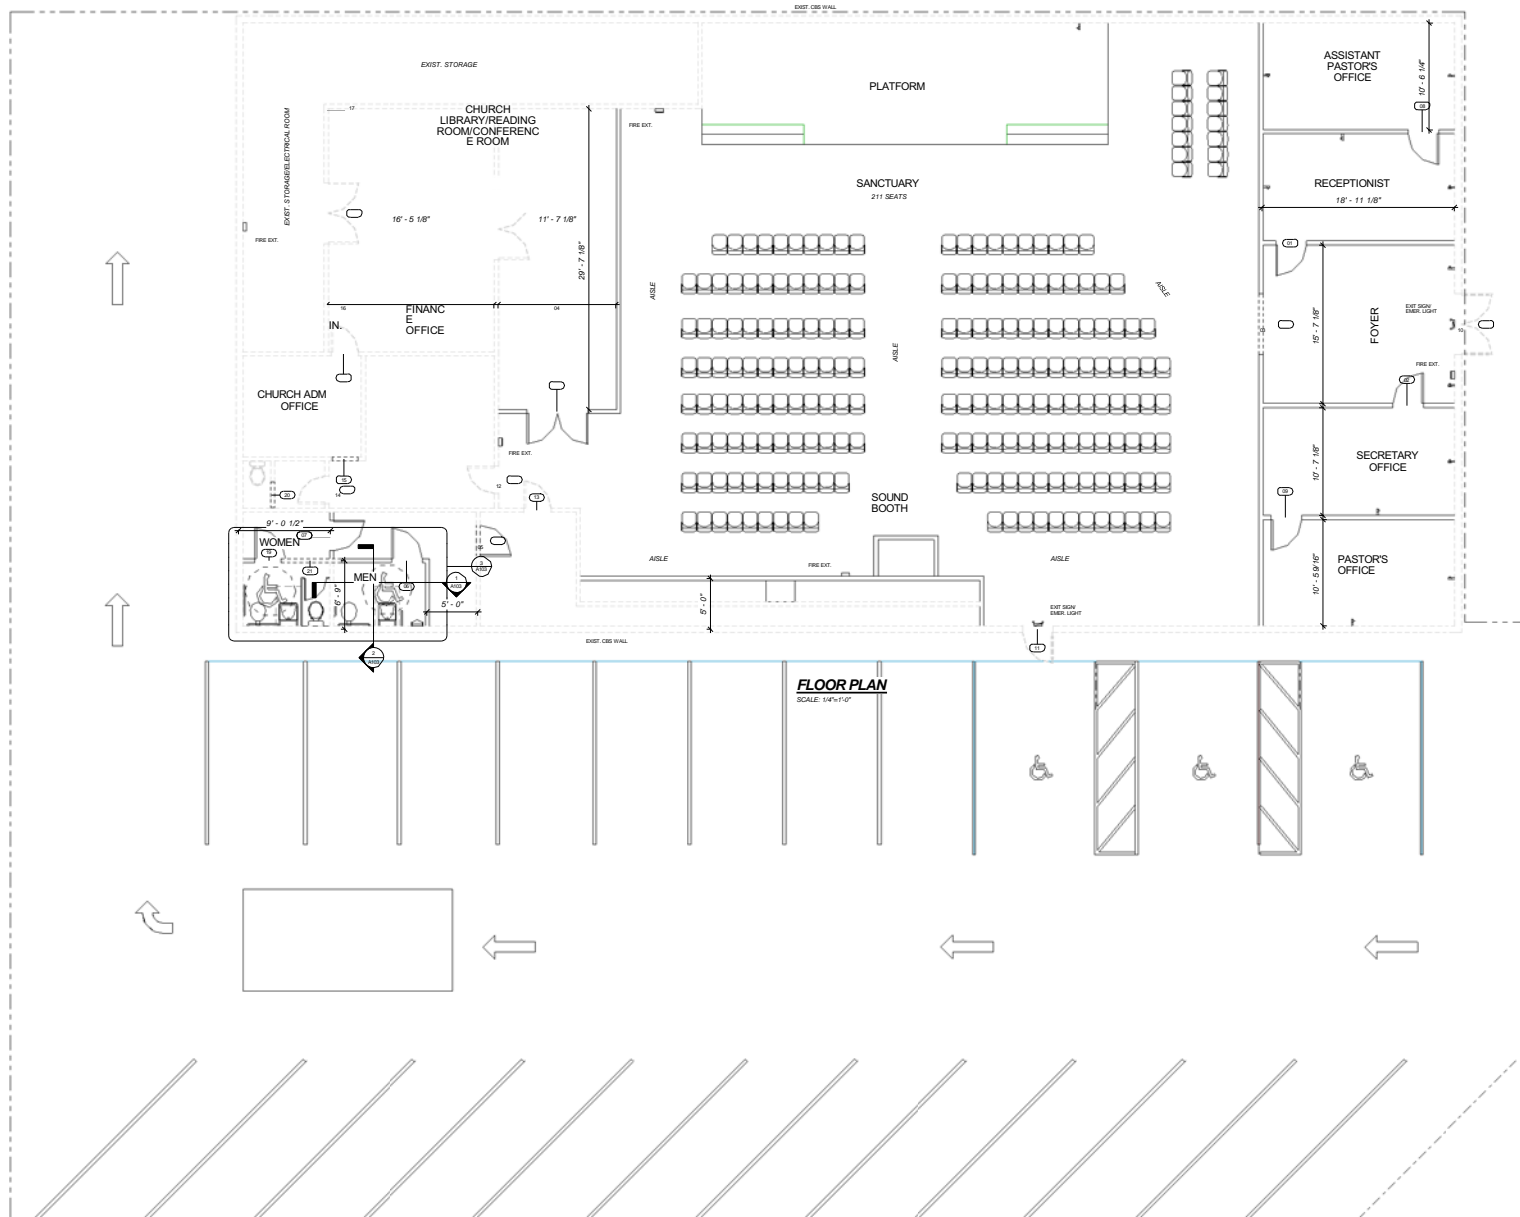

ROCK CHURCH SEATING PLAN (211 FIXED SEATING)

EXHIBIT "1"

ROCK CHURCH PARKING

NORTH

NW 7TH STREET

EXHIBIT "2"