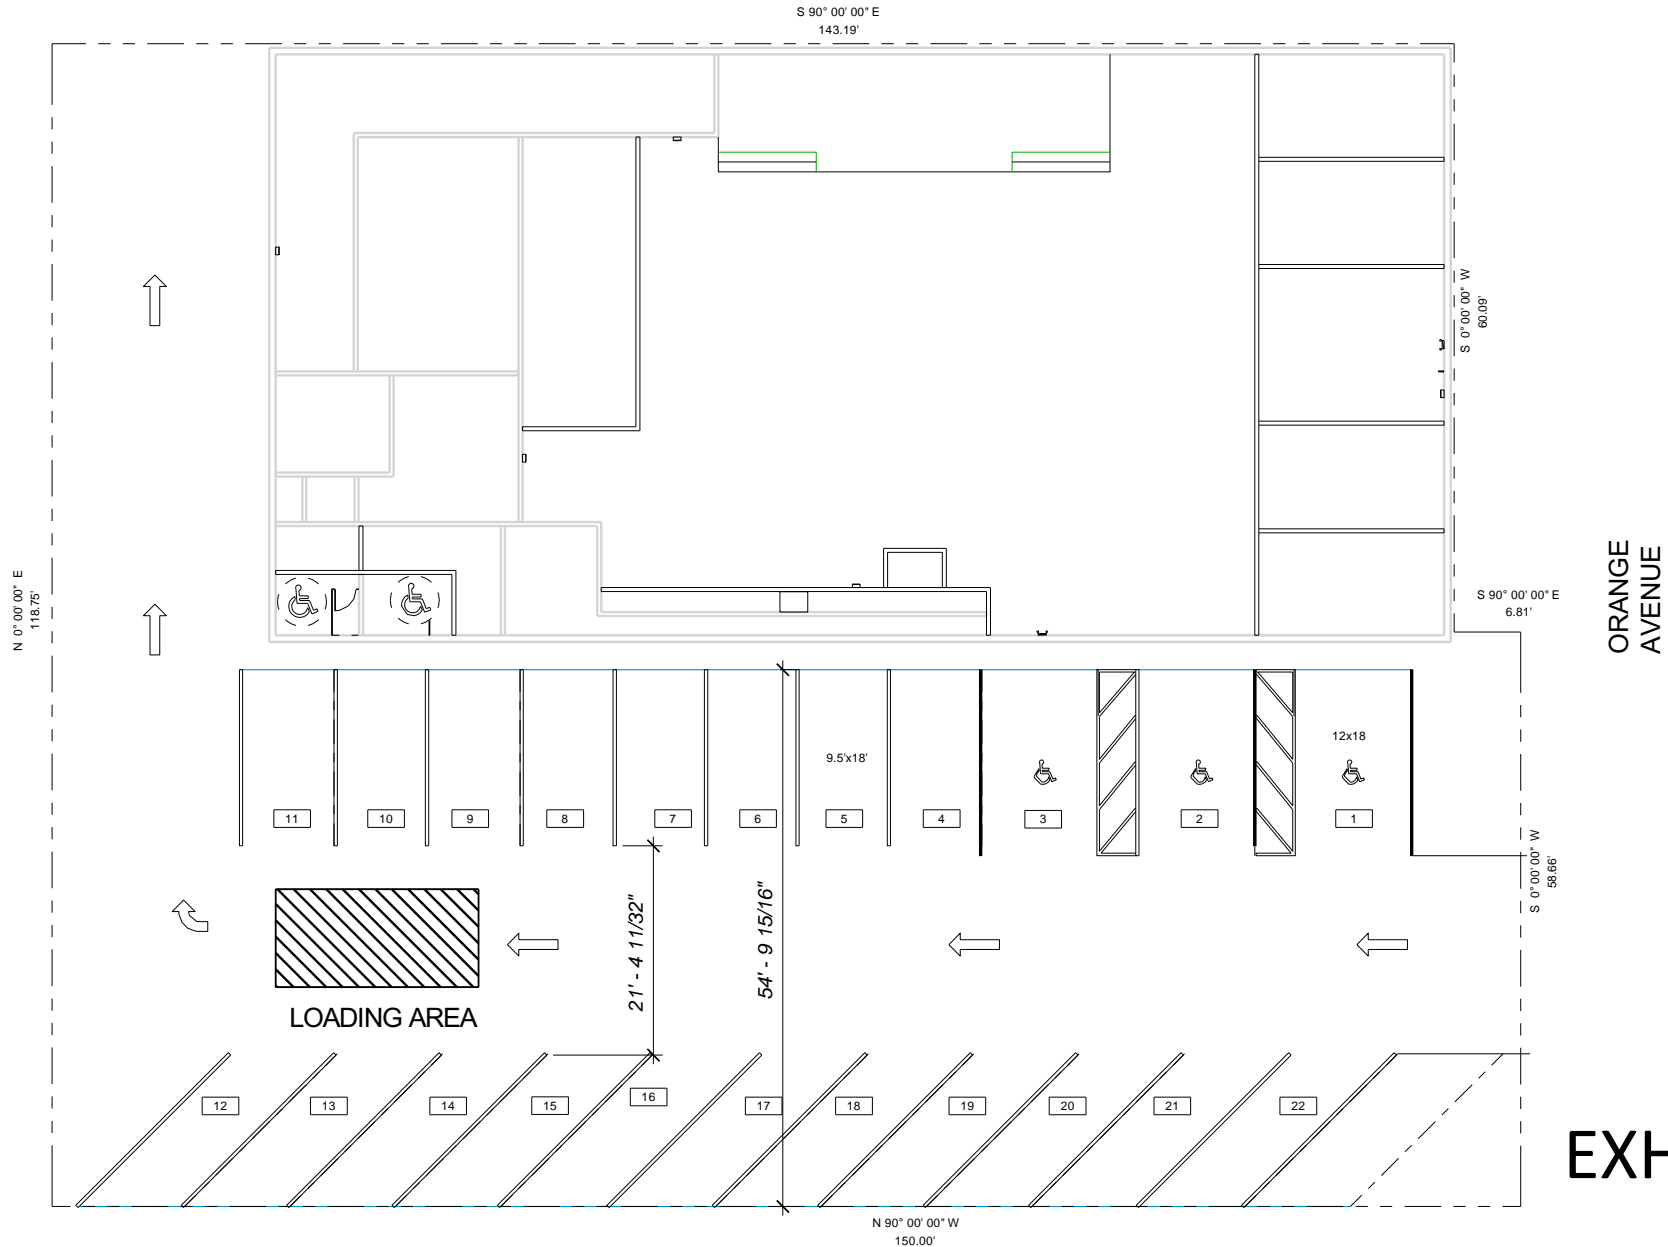

ROCK CHURCH SEATING PLAN (211 FIXED SEATING)

EXHIBIT "1"

ROCK CHURCH PARKING

NORTH

NW 7TH STREET

EXHIBIT "2"