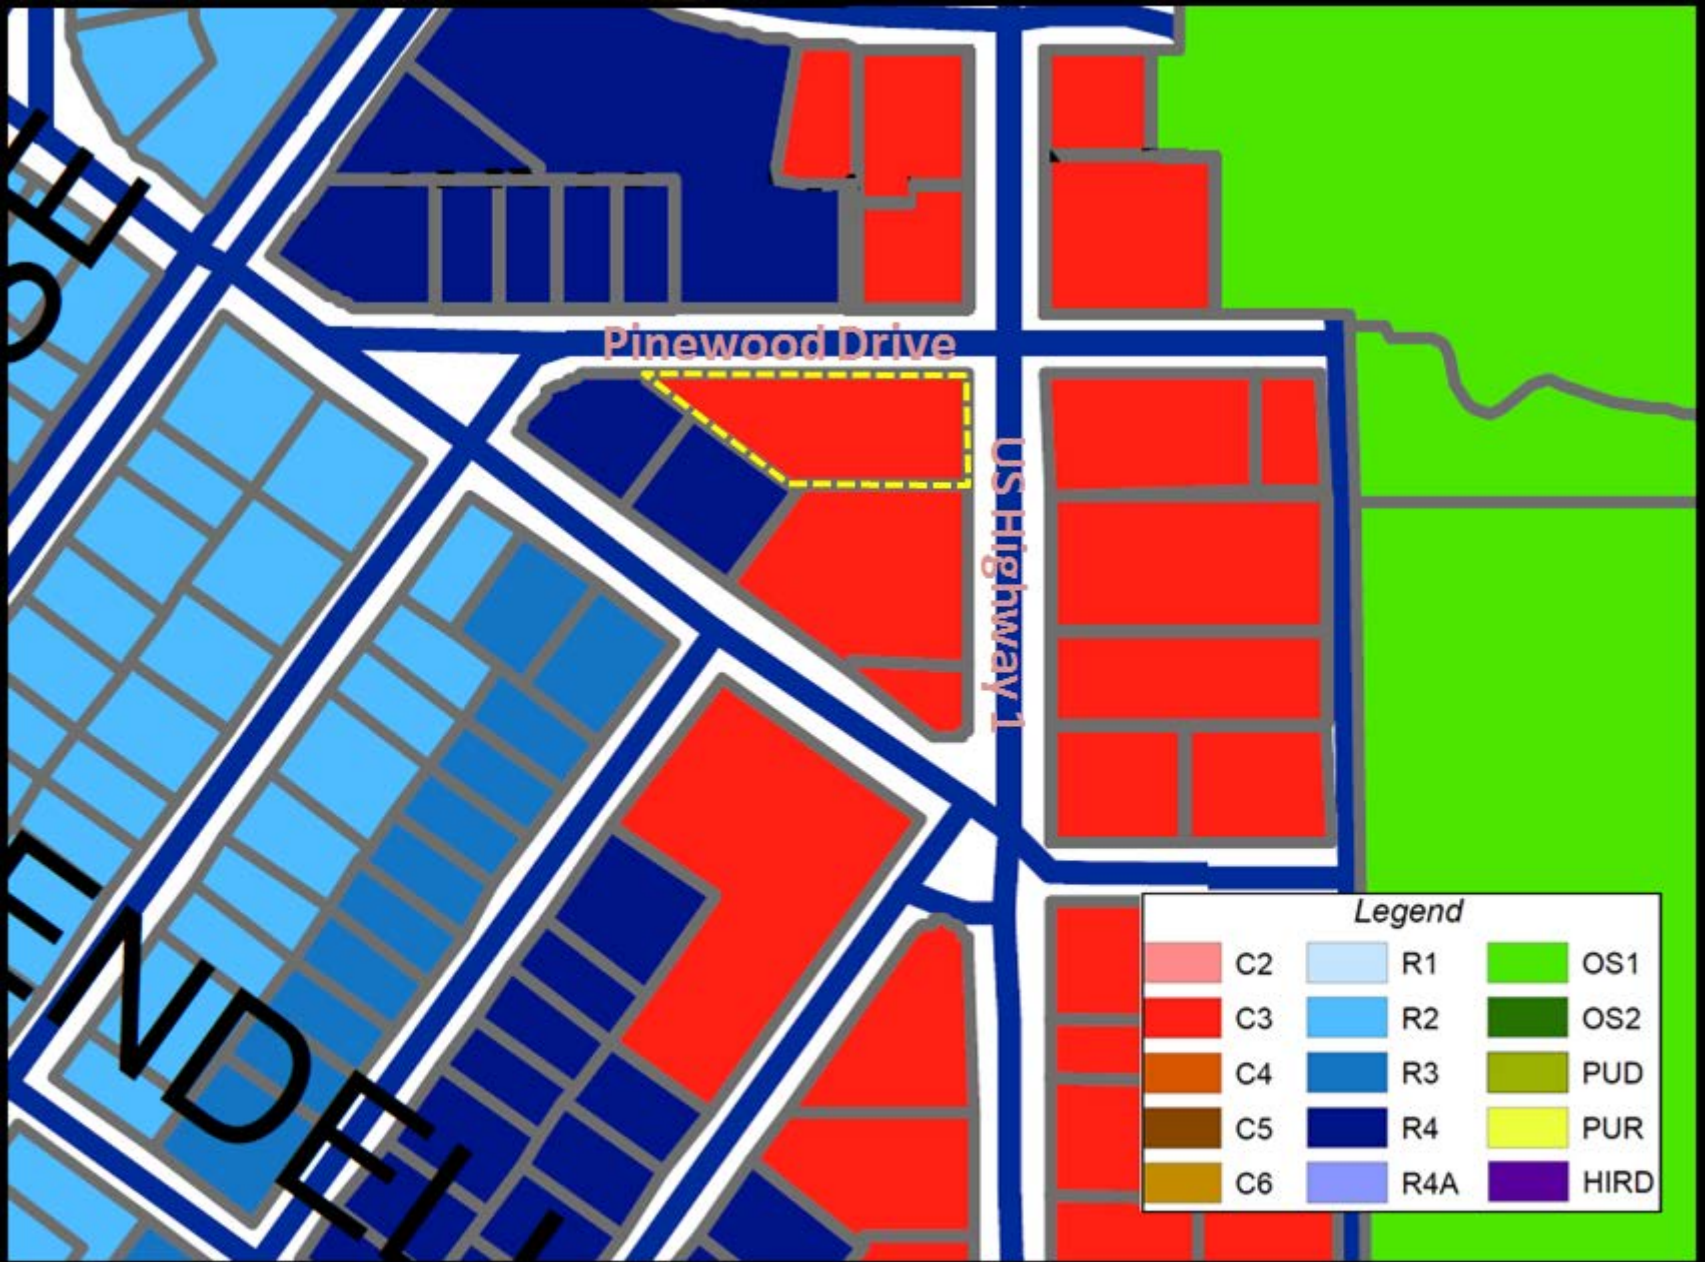

1001 S US Highway 1

Site Aerial

Legend

 C2	 R1	 OS1
 C3	 R2	 OS2
 C4	 R3	 PUD
 C5	 R4	 PUR
 C6	 R4A	 HIRD

1001 S US Highway 1

Zoning Map