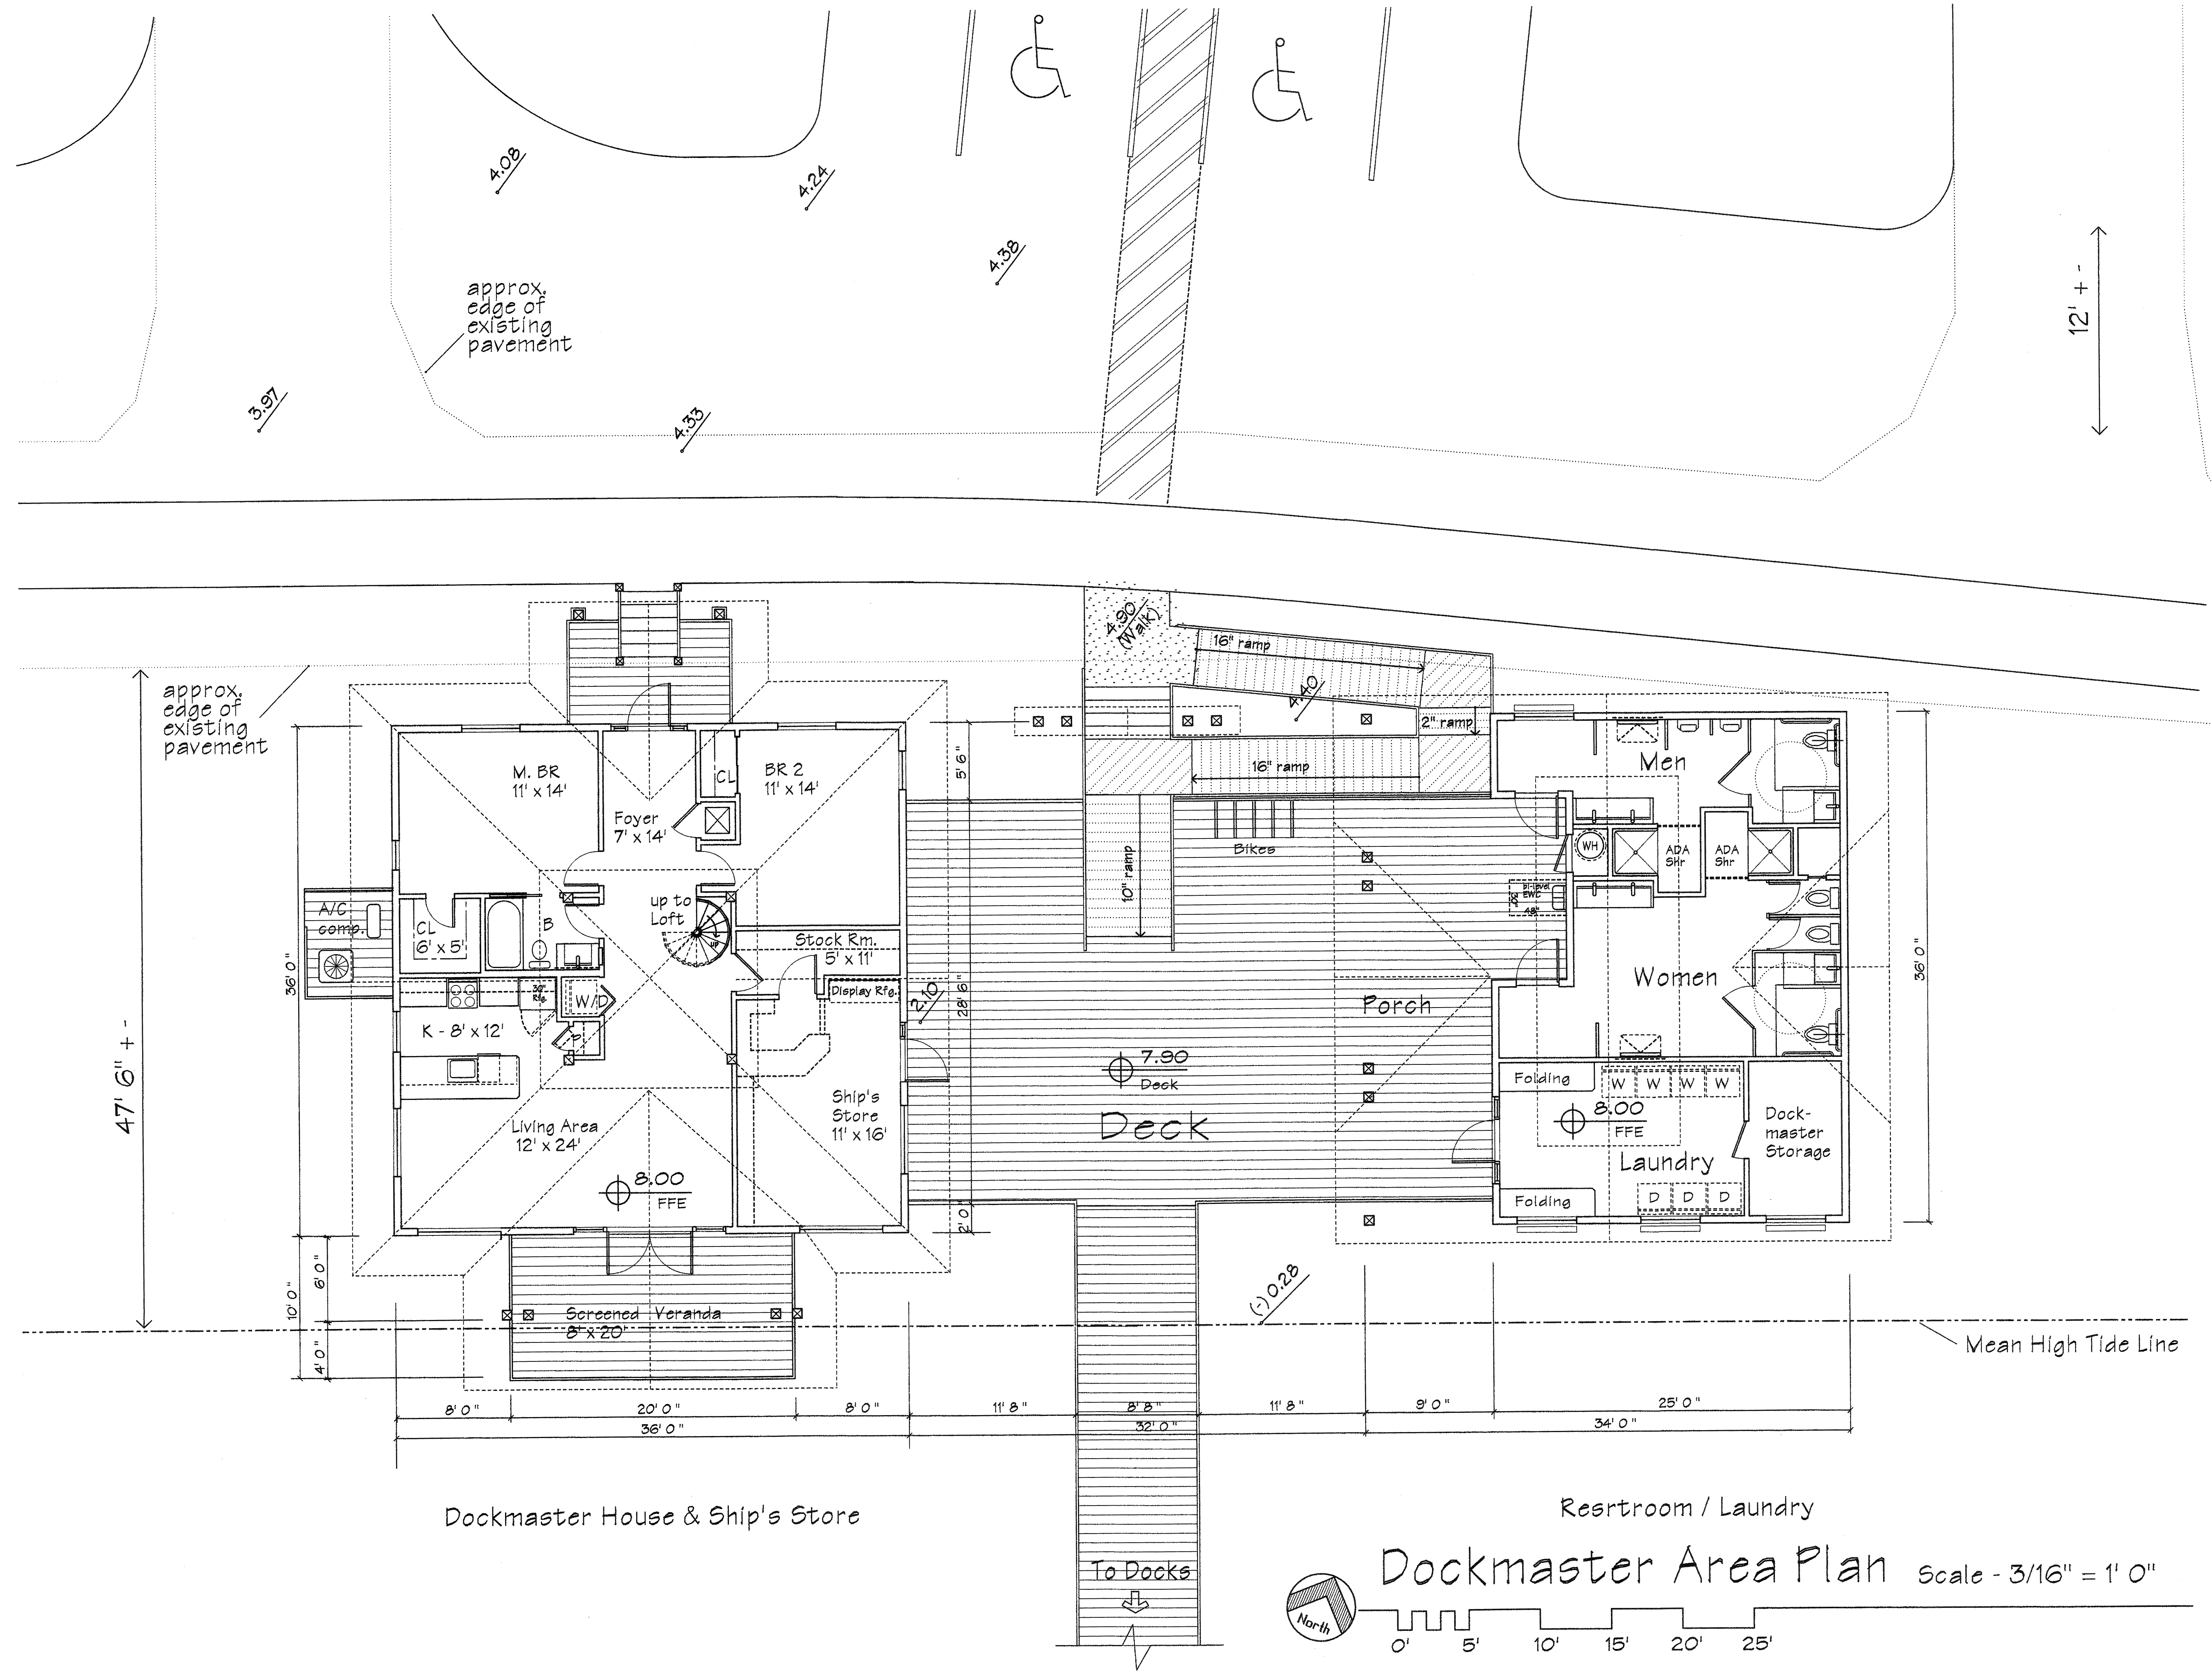

Site Sign & Maintenance Building
CAUSEWAY COVE MARINA
601 Seaway Drive, Ft. Pierce, Florida

These drawings as instruments of service are the property of the Architect whether the project for which they are prepared be executed or not. They shall not be used for any other project without the written consent of the Architect. © 2018 JMF. All rights reserved.

Dockmaster's House & Laundry
CAUSSEWAY COVE MARINA
601 Seaway Drive, Ft. Pierce, Florida

Sheet
A-2
of 3

Dockmaster House & Ship's Store

Restroom / Laundry

Dockmaster Area Plan Scale - 3/16" = 1' 0"

These drawings as instruments of service are prepared by the Architect for the project for which they are prepared and are not to be used for any other project without the written agreement of the Architect. Copyright © 2015. All rights reserved.