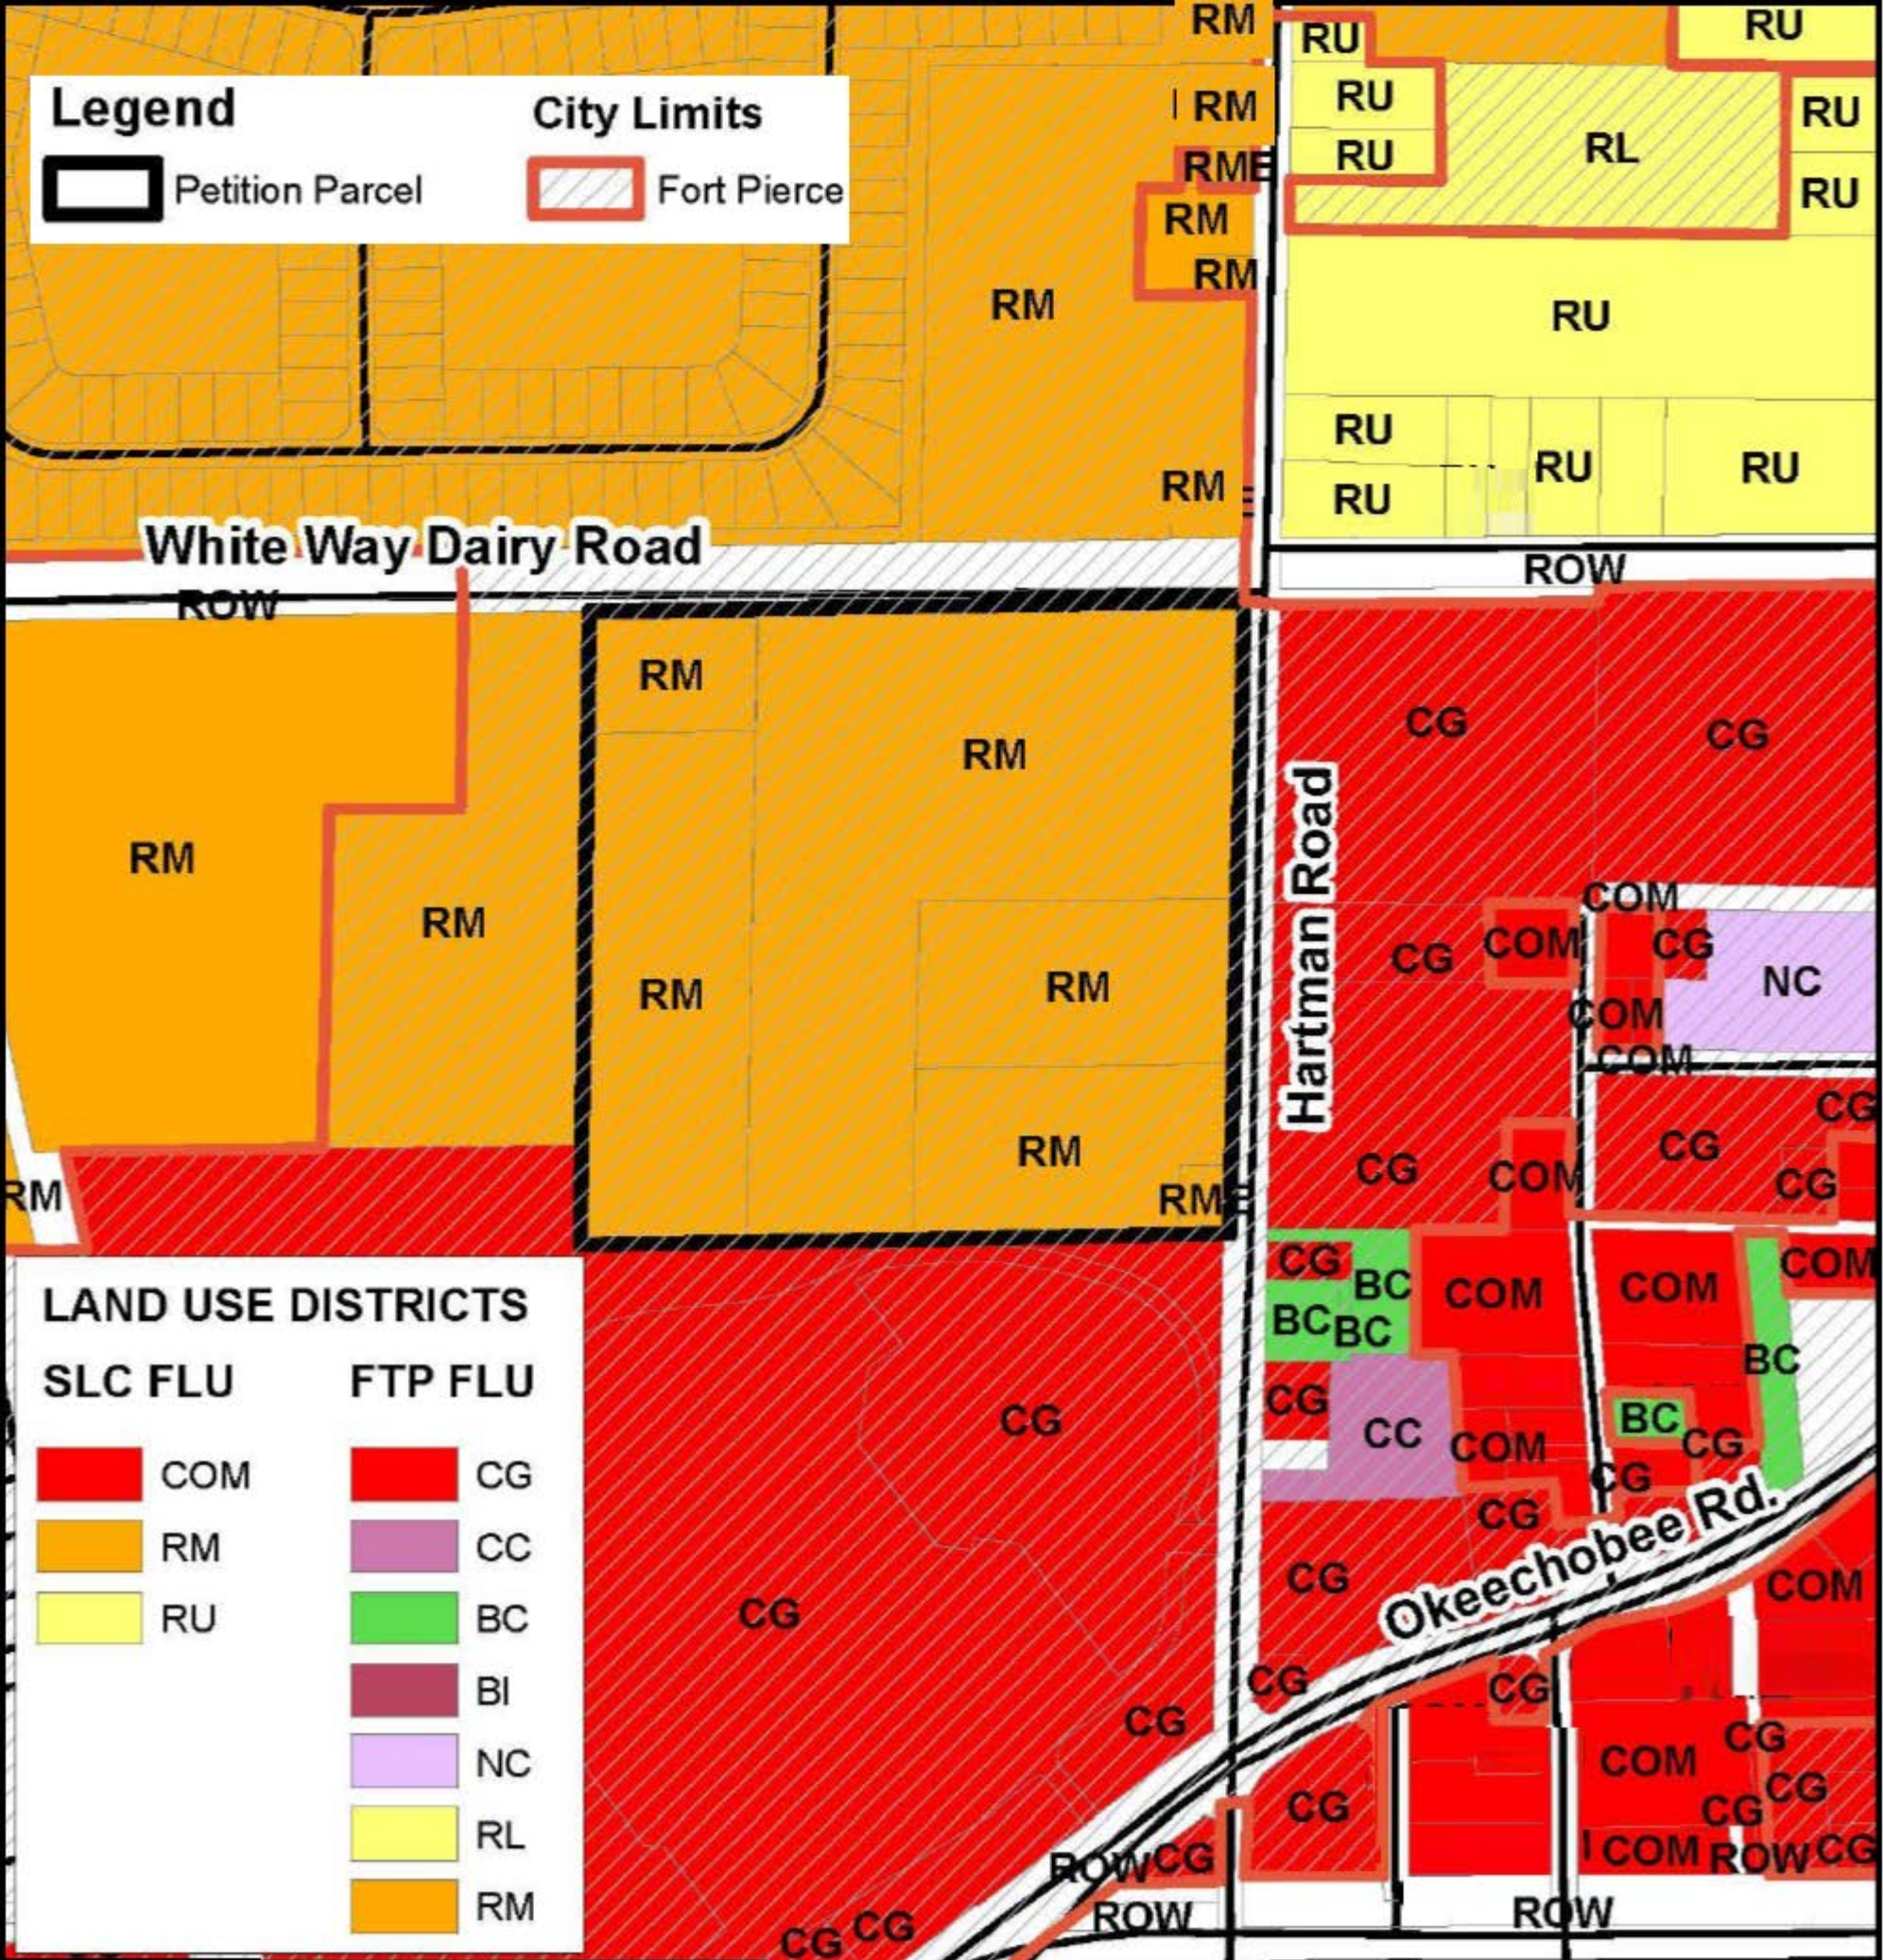

Legend

 Petition Parcel

City Limits

 Fort Pierce

PUD

R4

R4

RS-3

R2

RM-9

RS-3

R4

White Way Dairy Road

ROW

R4

R4

Zoning Map

Legend

 Petition Parcel

City Limits

 Fort Pierce

LAND USE DISTRICTS

SLC FLU

-  COM
-  RM
-  RU