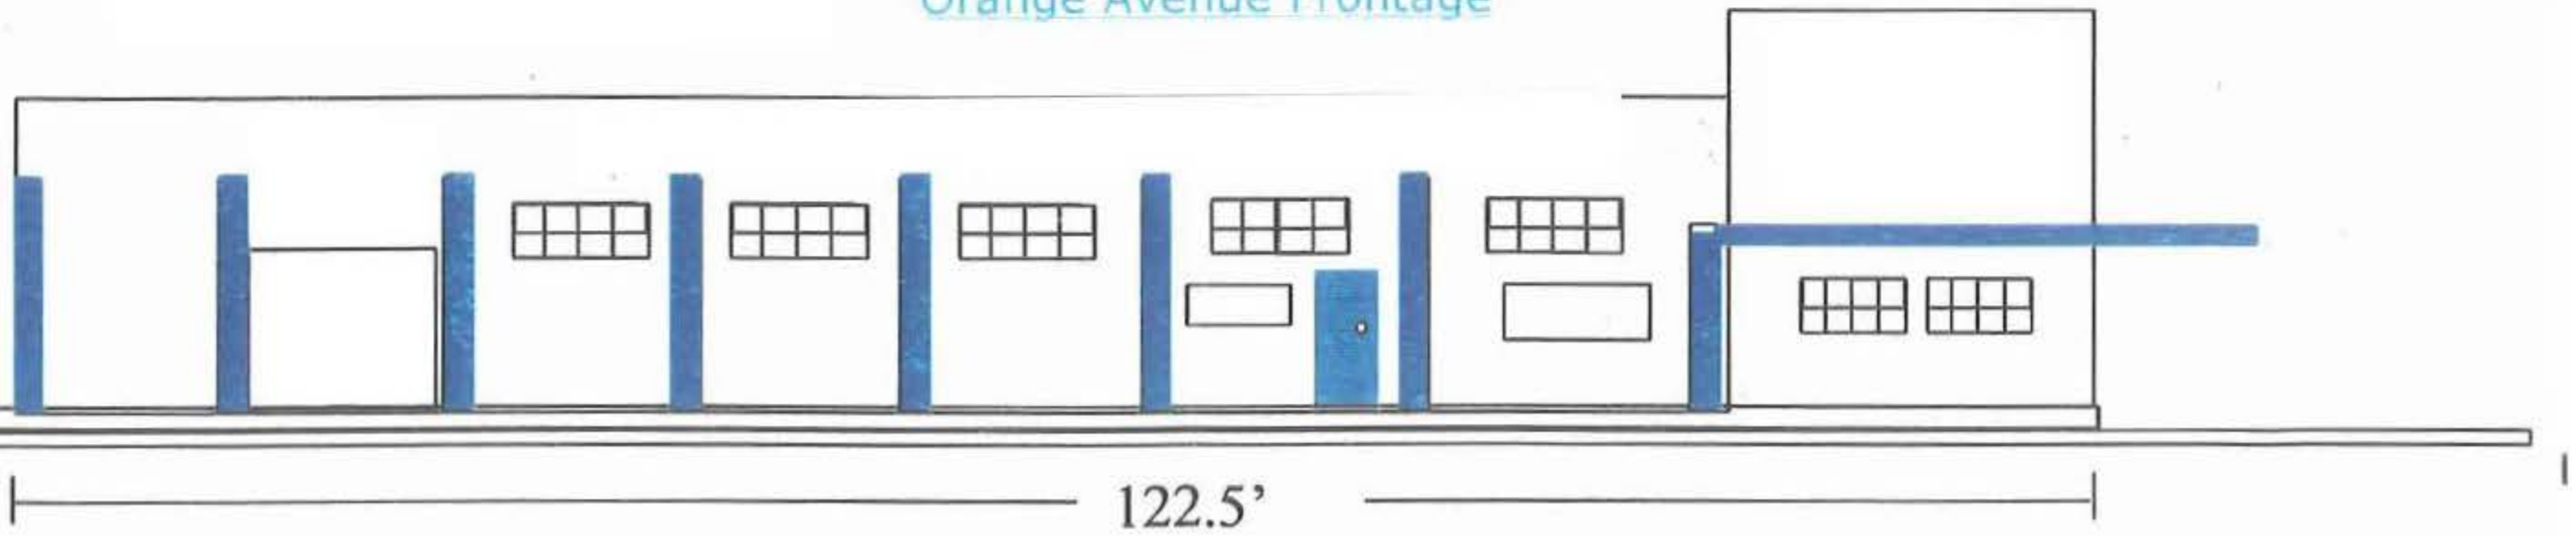

13th Street

Orange Avenue

Orange Avenue Frontage

122ft.

Roll Up Door

Parts

Workshop & Warehouse

Showroom

Roll Up Door

Office

Roll Up Door

Preliminary Floor Plan

73ft.