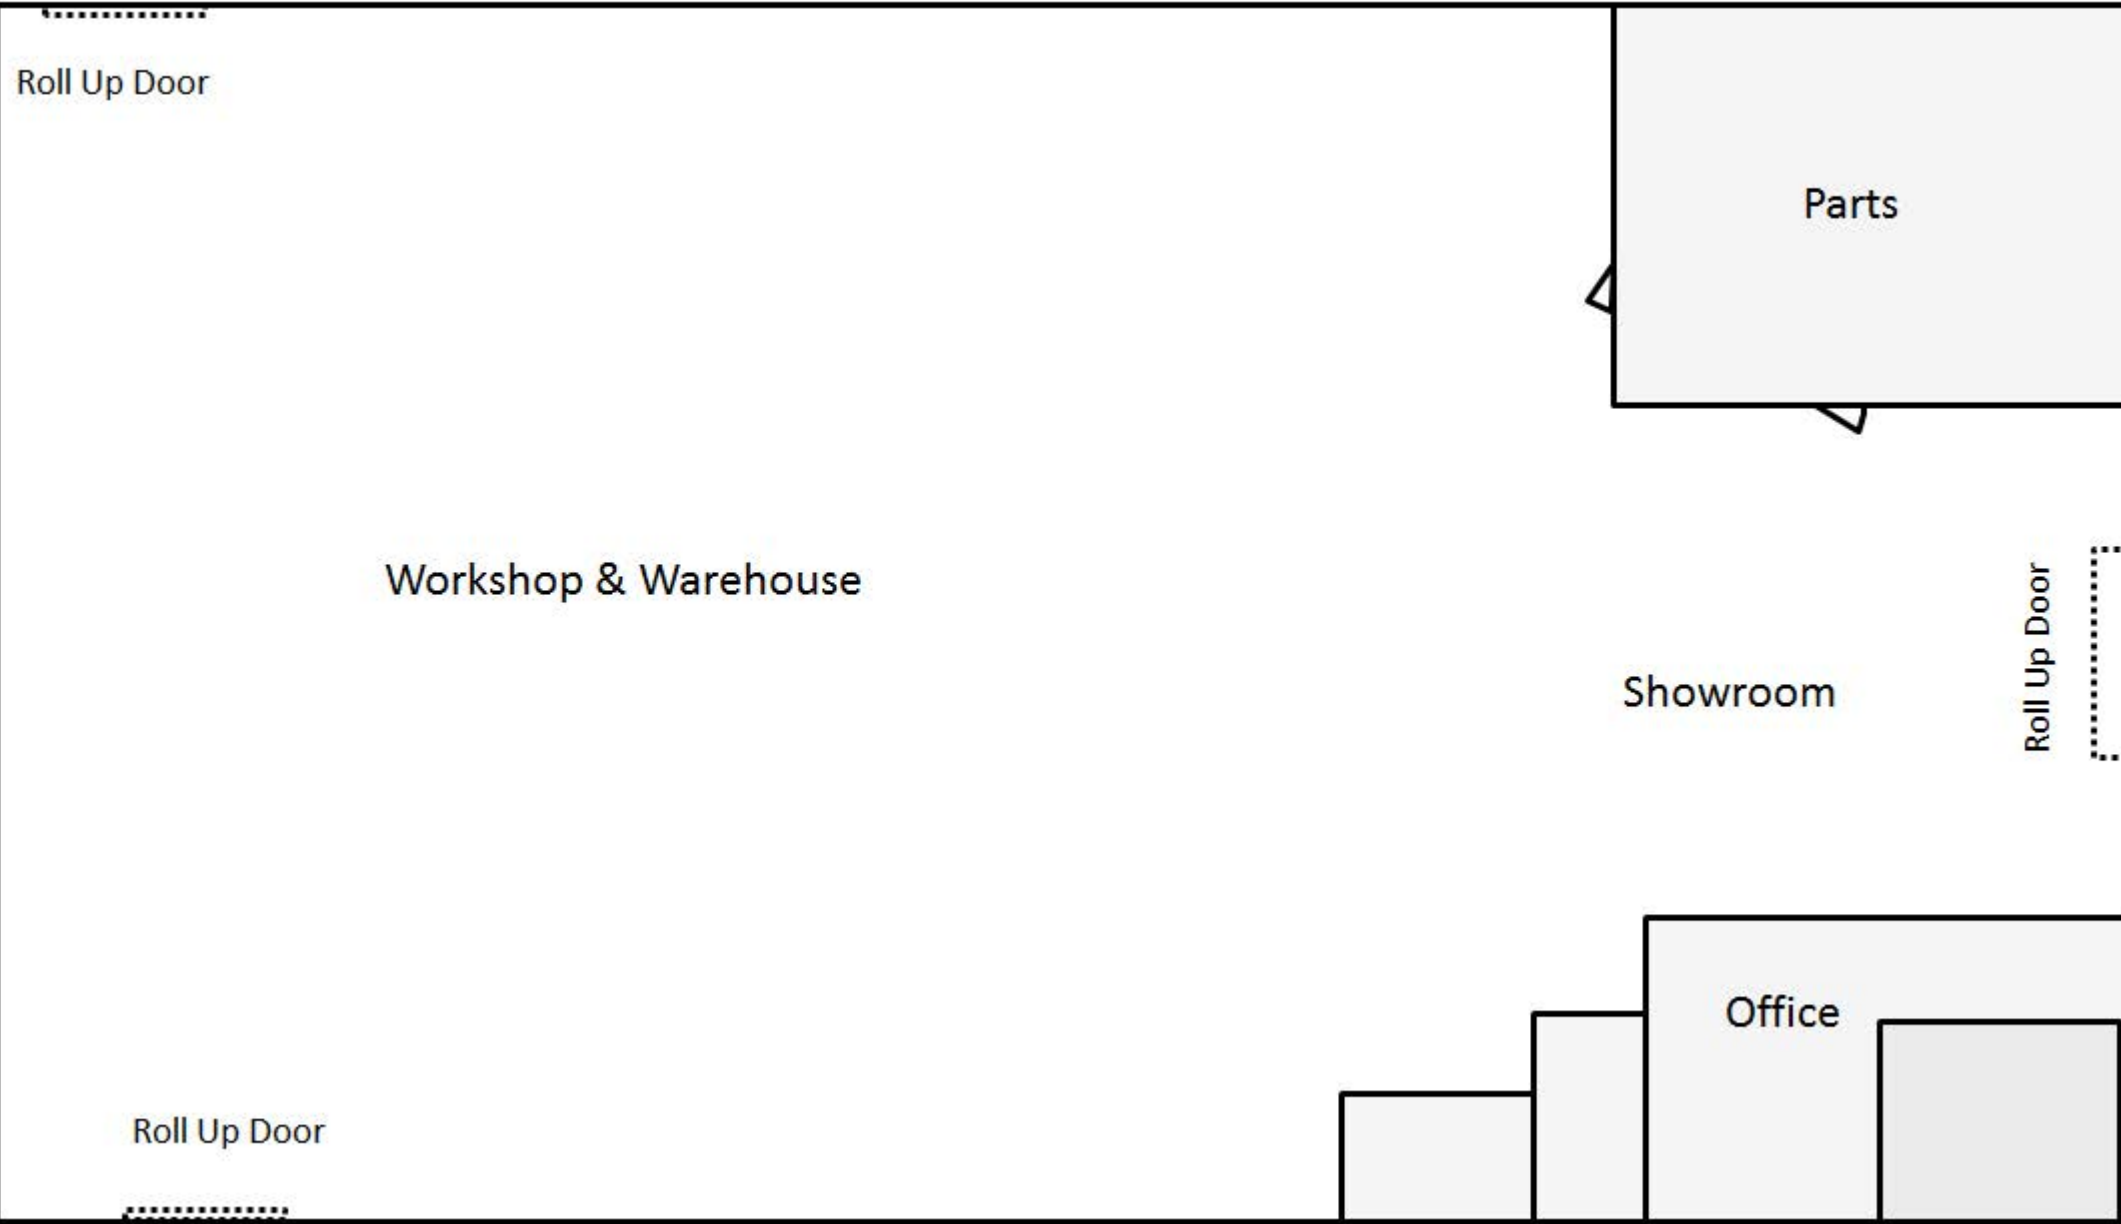

13th Street

Orange Avenue

Orange Avenue Frontage

122ft.

Roll Up Door

Parts

Workshop & Warehouse

Showroom

Roll Up Door

Office

Roll Up Door

Preliminary Floor Plan

73ft.