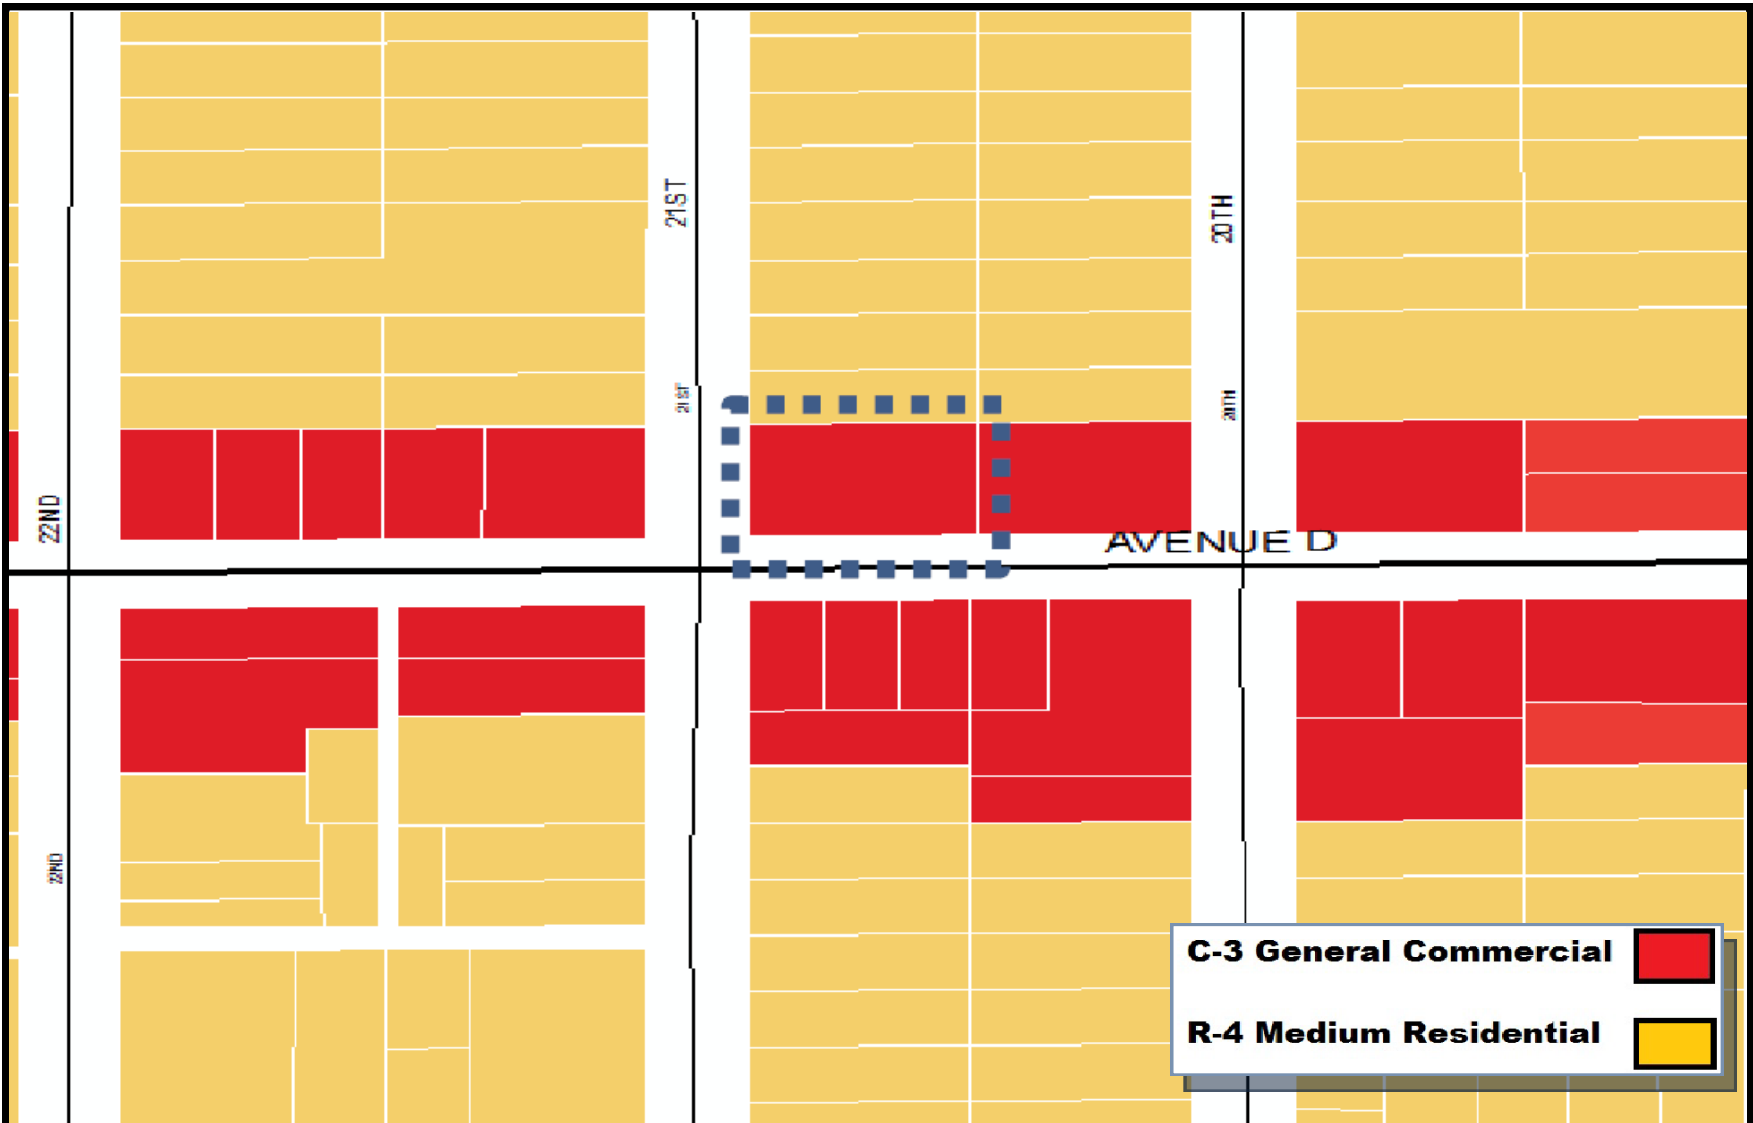

21st Street

20th Street

Subject Site

Avenue D

144 feet

241 feet

Plant A Seed Ministries

Family Affair Worship Center

C-3 General Commercial	
R-4 Medium Residential	

Save More Meat & Grocery—Zoning Map

2010 Avenue D