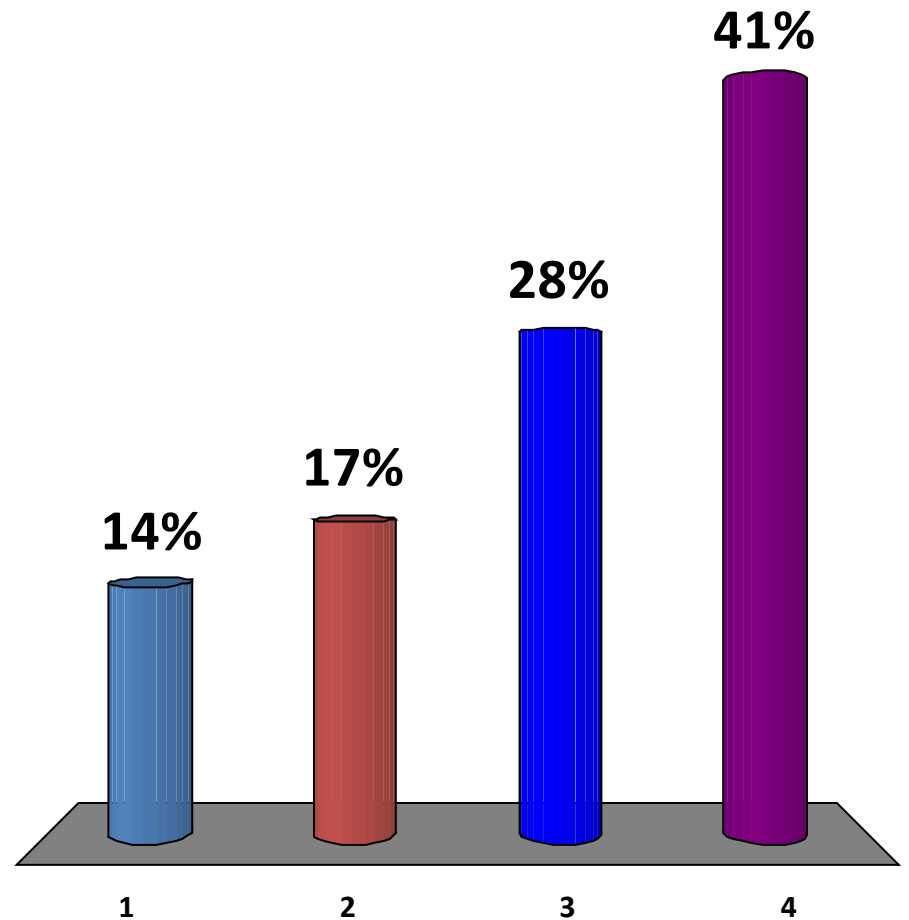

PARKING WORKSHOP

WEDNESDAY
JUNE 29, 2016 • 9AM

Who is your favorite superhero?

1. Hulk
2. Spiderman
3. Wonder Woman
4. Batman

Fort Pierce is a great place:

1. True
2. False

Should the City have paid parking for downtown?