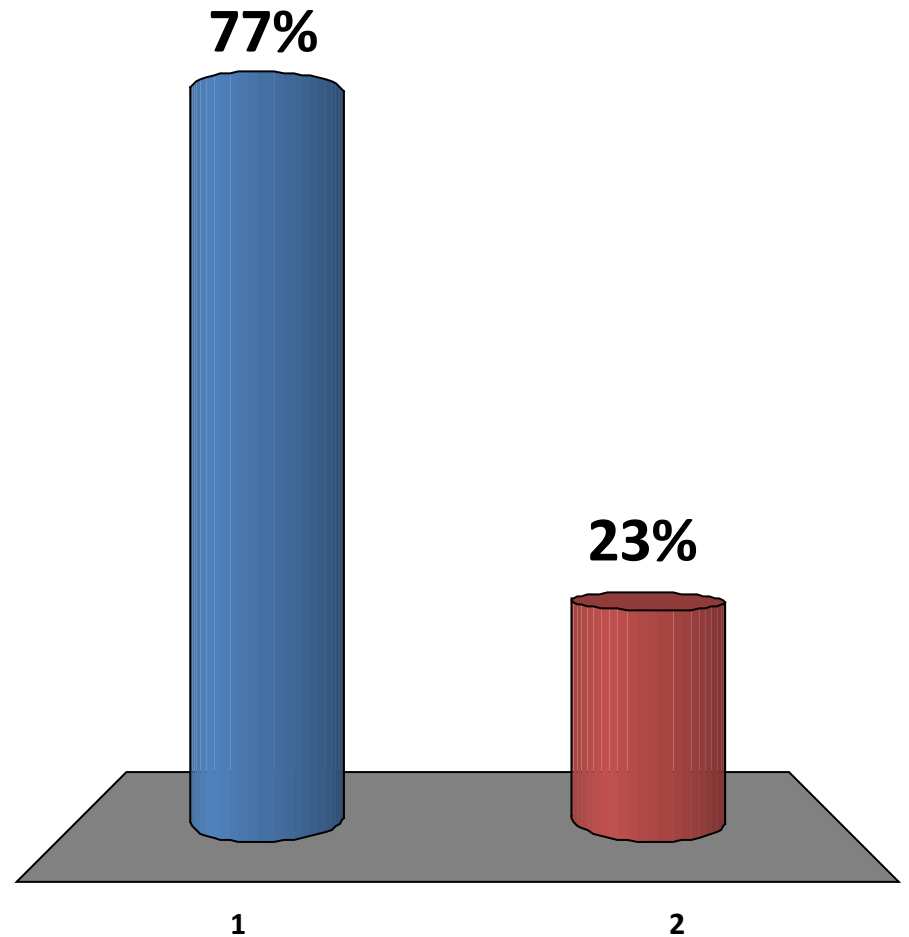

Should the City have paid parking for downtown?

1. Yes
2. No

R7-22