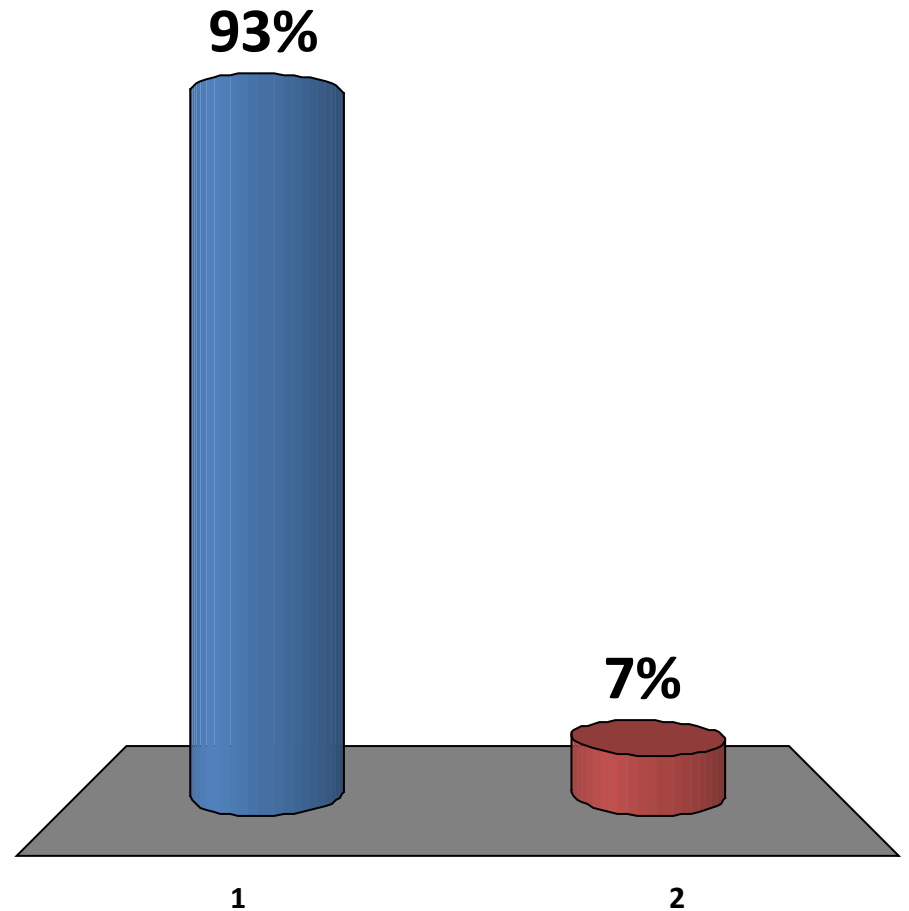

PARKING WORKSHOP

WEDNESDAY
JUNE 29, 2016 • 9AM

Who is your favorite superhero?

1. Hulk
2. Spiderman
3. Wonder Woman
4. Batman

Fort Pierce is a great place:

1. True
2. False

Should the City have paid parking for downtown?