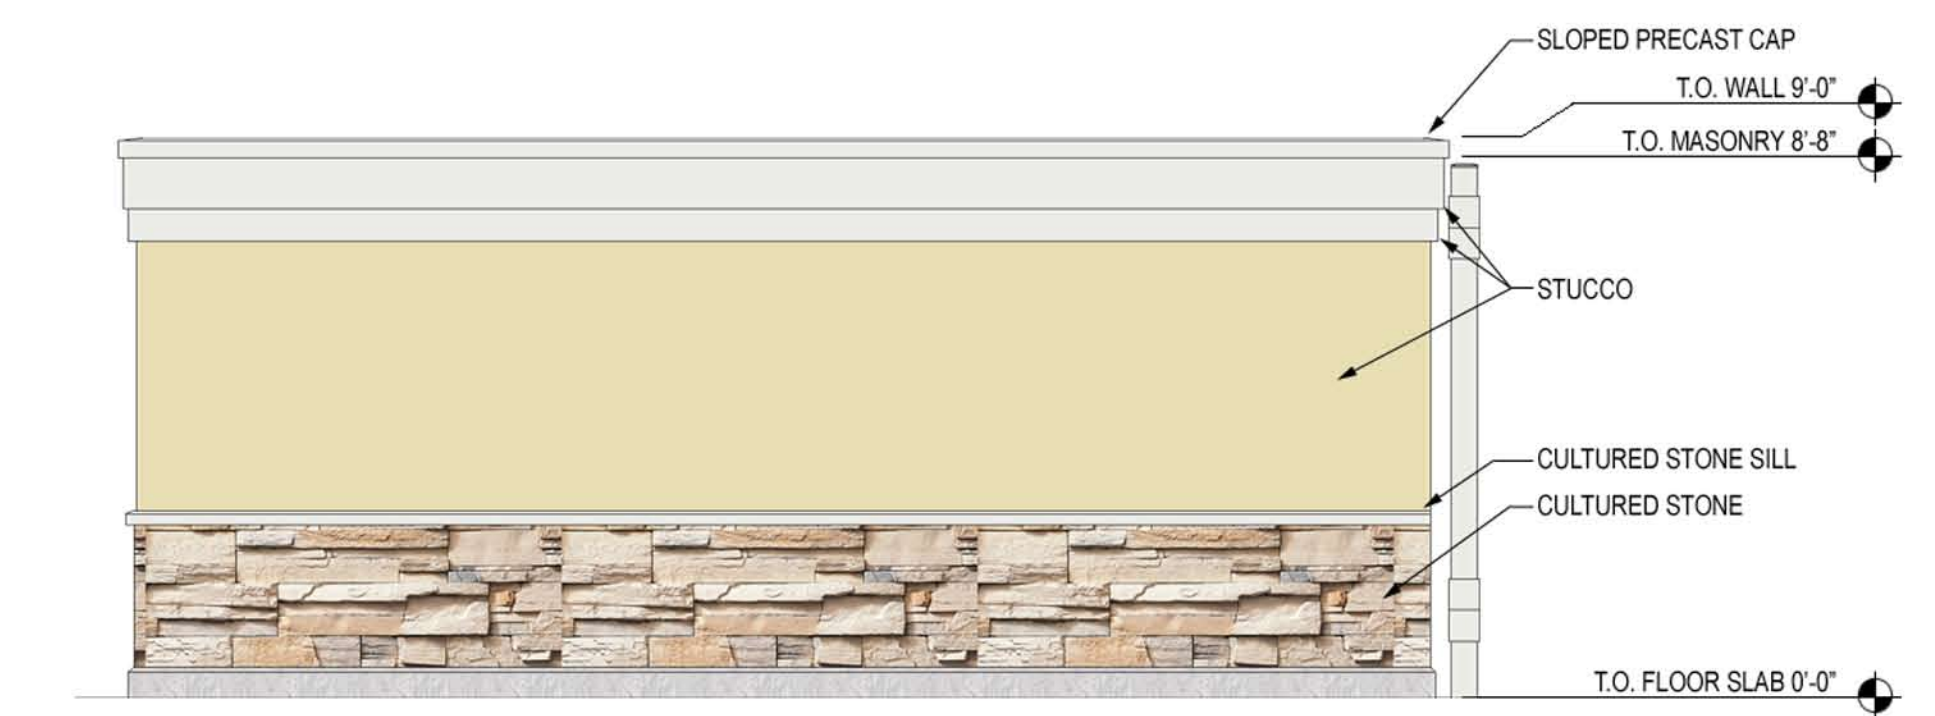

FRONT ELEVATION

RIGHT ELEVATION

REAR ELEVATION

Metal Door Benjamin Moore White Diamond BM 2121-60	Trim James Hardie Arctic White JH10-20	Stucco Senergy Meringue #3085	Exterior Stone Cultured Stone Southwest Blend
---	---	-------------------------------------	---

LEFT ELEVATION