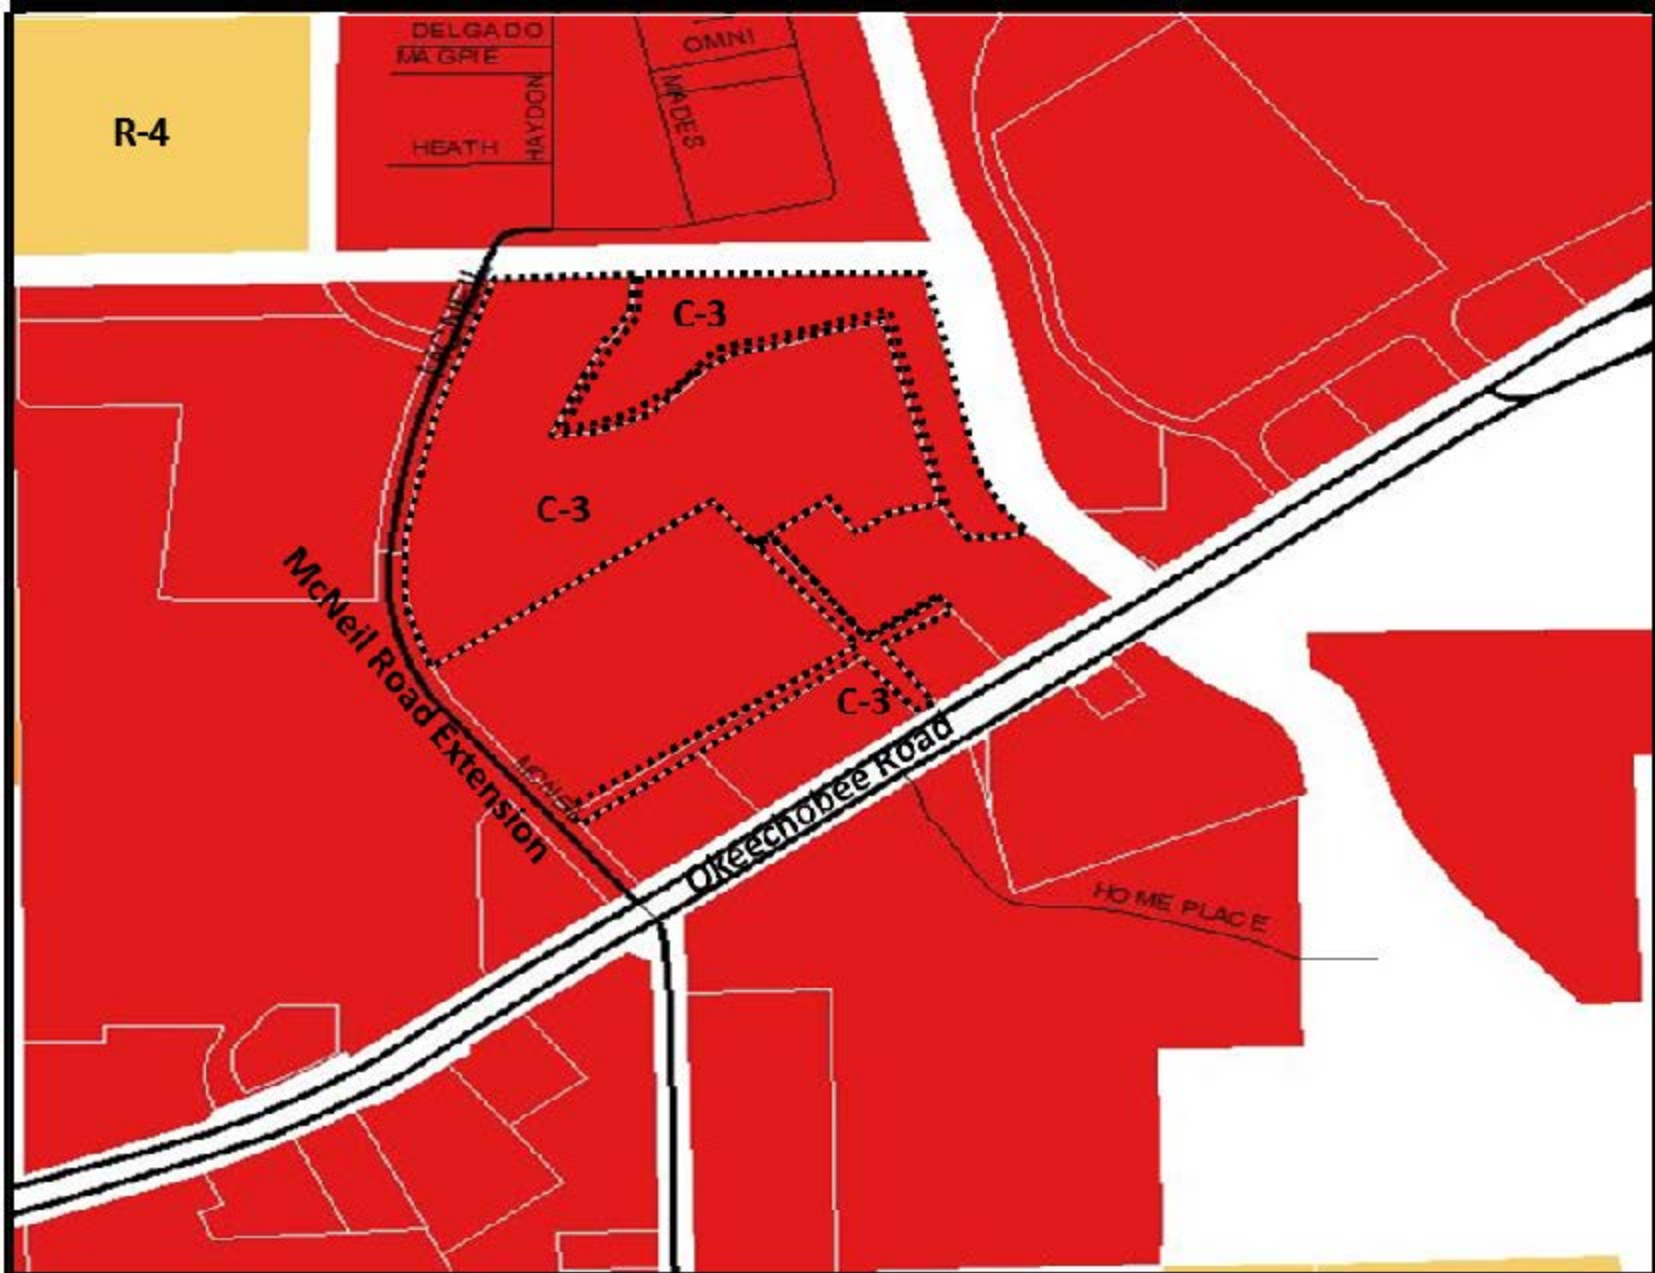

4712 Okeechobee Road

# 4712 Okeechobee Road

## ZONING

-  C-3, General Commercial
-  R-4, Medium Residential

THE SUNRISE CITY  
**FORT PIERCE**  
*Florida*