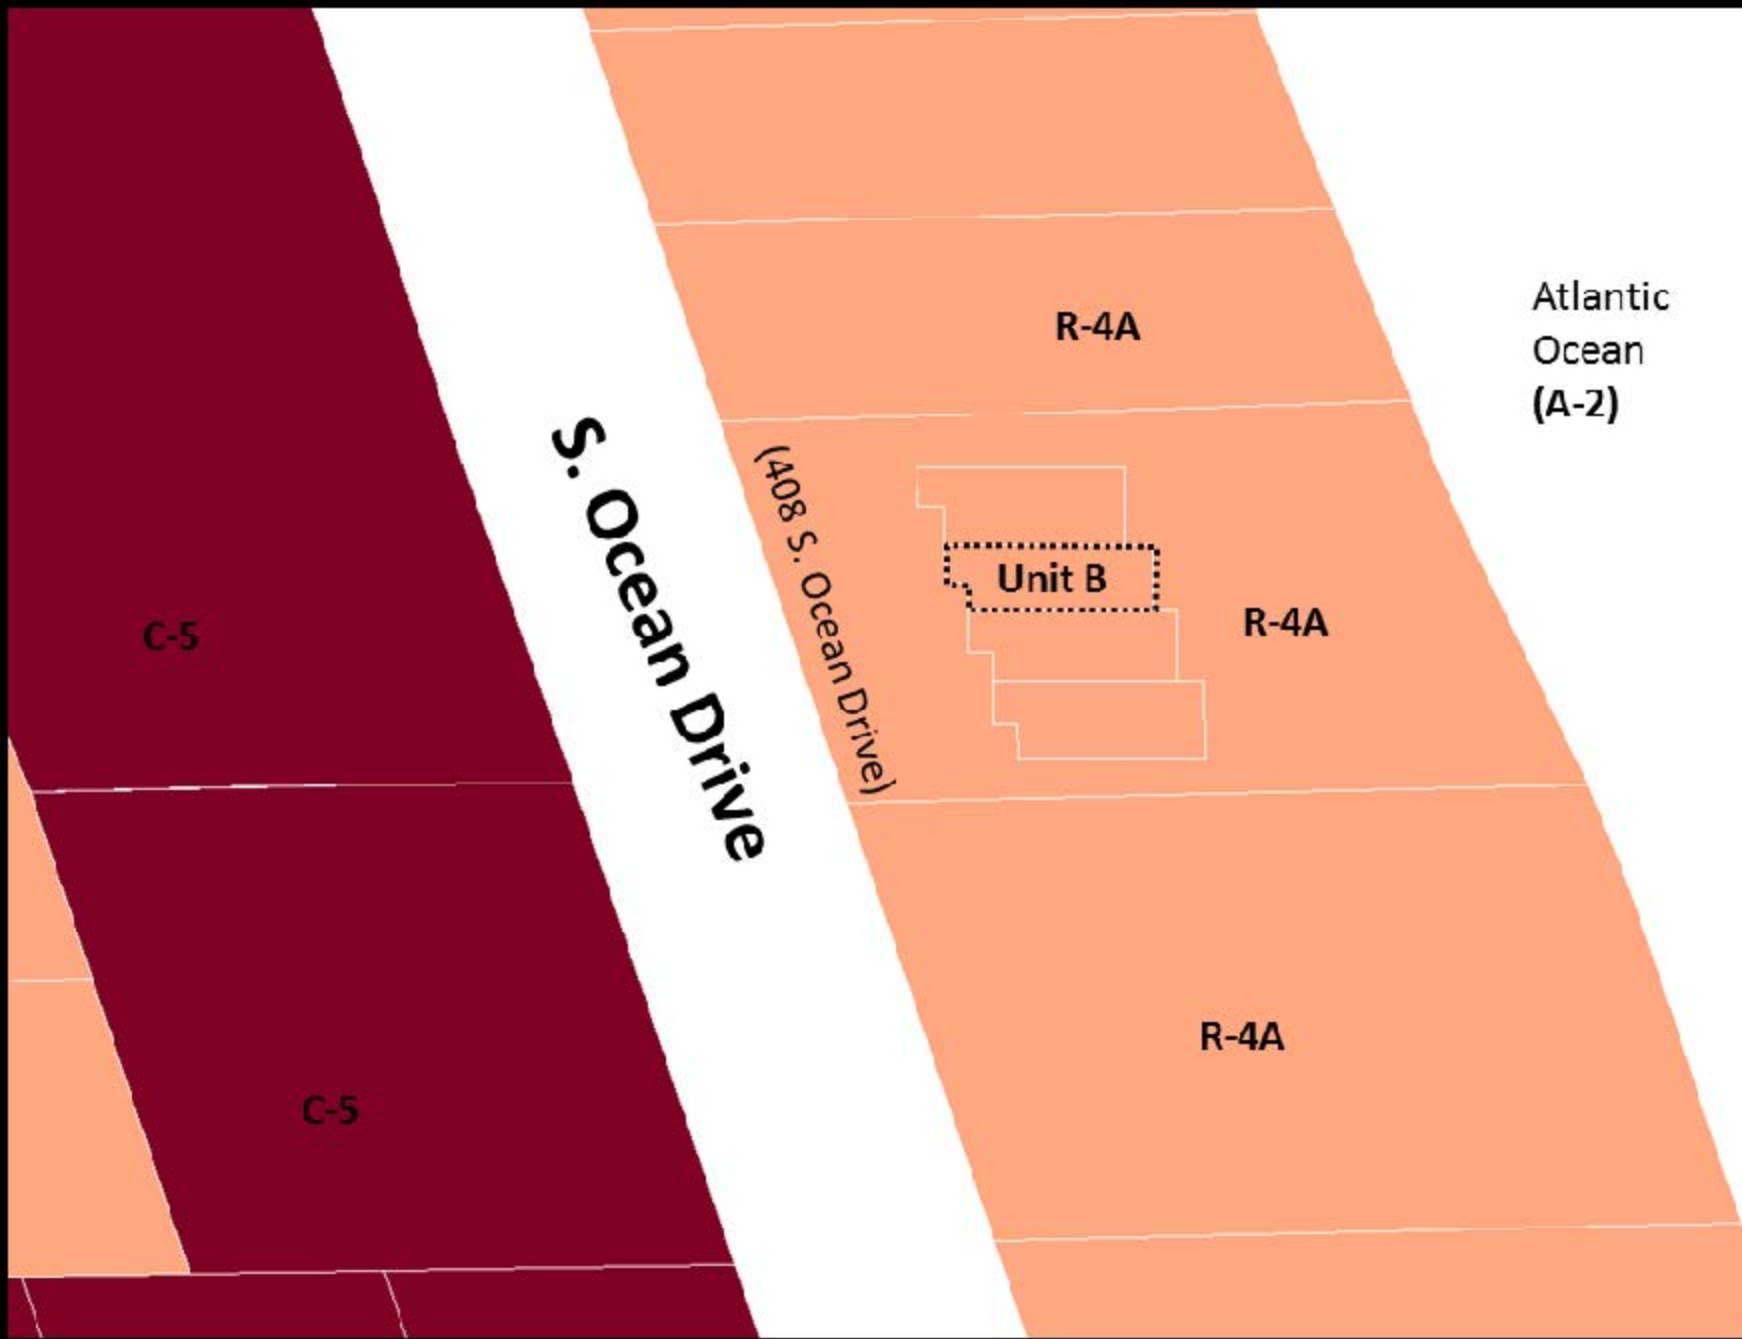

Aerial Map

408 S. Ocean Drive
Unit B

THE SUNRISE CITY
FORT PIERCE
Florida

Legend

Subject Site

R-4A, Hutchinson Island Medium Density Residential

C-5, Tourist Commercial

Zoning Map

THE SUNRISE CITY
FORT PIERCE
Florida