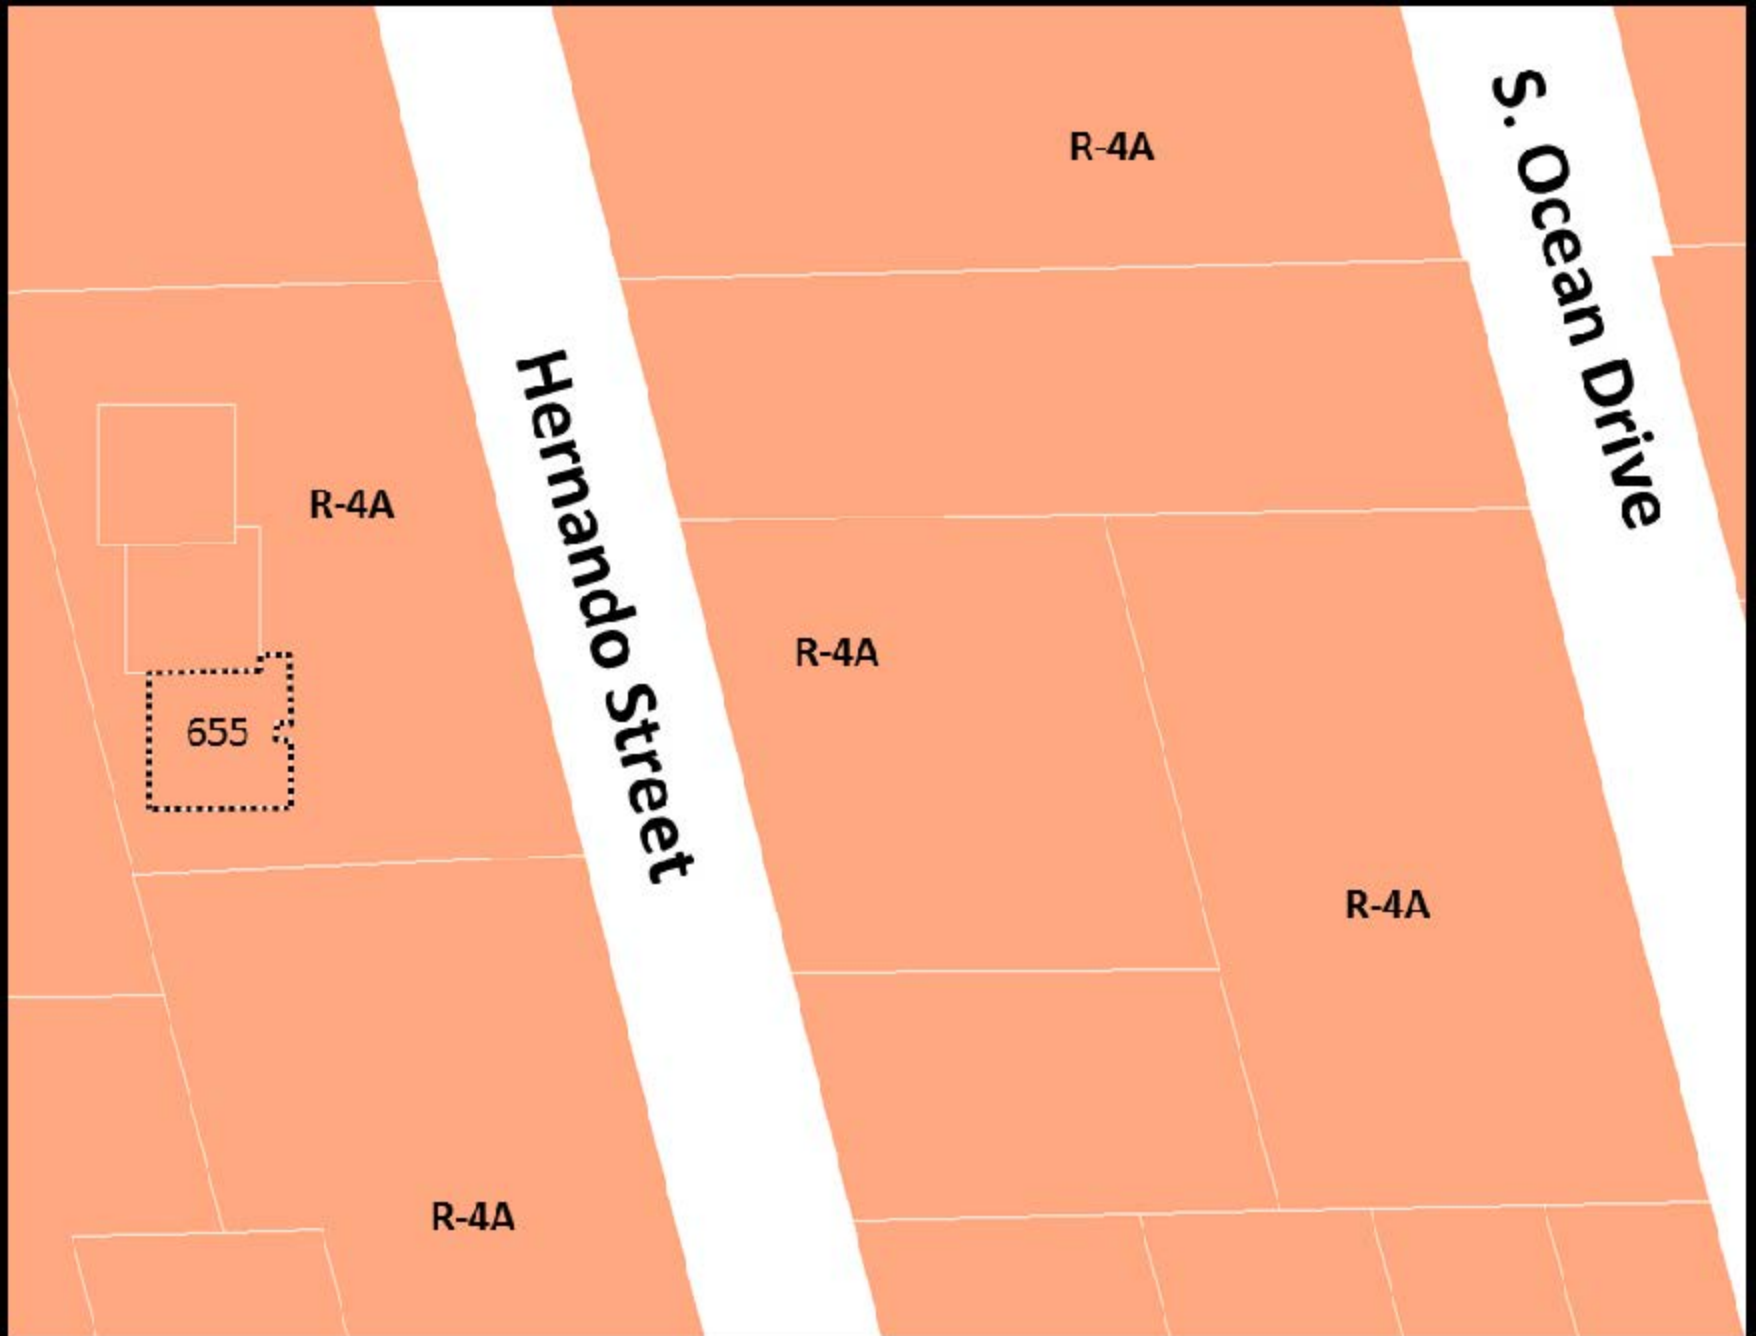

Aerial Map

655 Hernando Street

THE SUNRISE CITY
FORT PIERCE
Florida

Legend

..... Subject Site

■ R-4A, Hutchinson Island Medium Density Residential

Zoning Map

THE SUNRISE CITY
FORT PIERCE
Florida