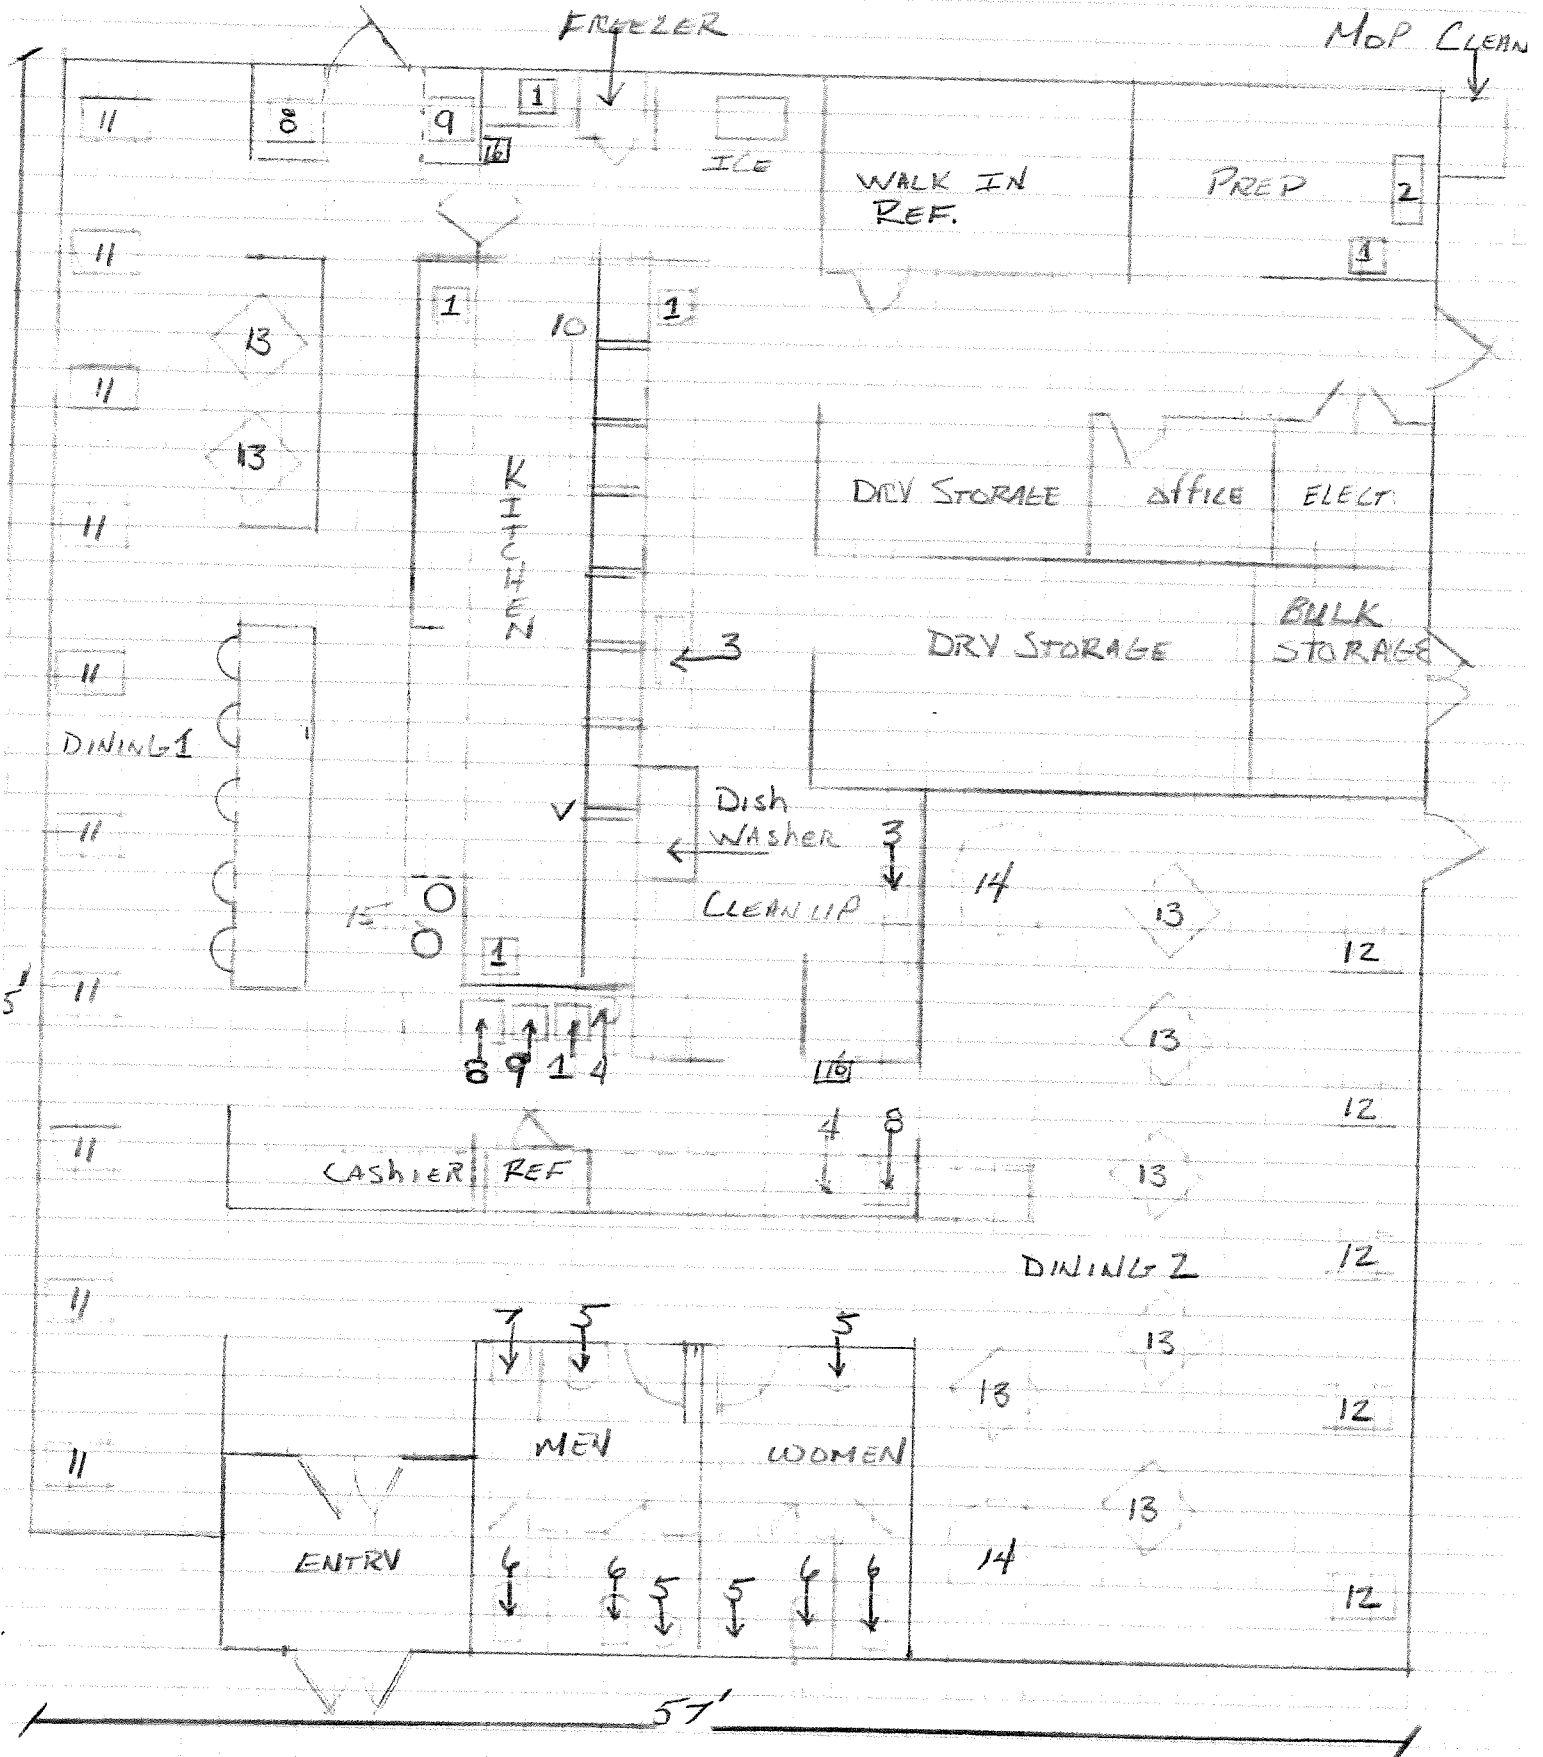

# SWEETIES DINER

2625 US HWY 1  
FT PIERCE FL

FLOOR PLAN SKETCH (ATTACHED)

## LEGEND

<u>ITEM #</u>	<u>ITEM</u>
1	HAND WASH SINK
2	PREP SINK
3	CUSTOMER SINK
4	ICE CREAM SINK WASH
5	BATHROOM LAVS
6	TOILET
7	UNIVAL
8	COFFEE PREP STATION
9	SOUP MACHINE
10	OTHER APPLIANCES
11	4 PERSON BENCH
12	6 PERSON BENCH
13	4 PERSON TABLE
14	6 PERSON TABLE
15	SOUP STATION
16	FIRE EXTINGUISHER