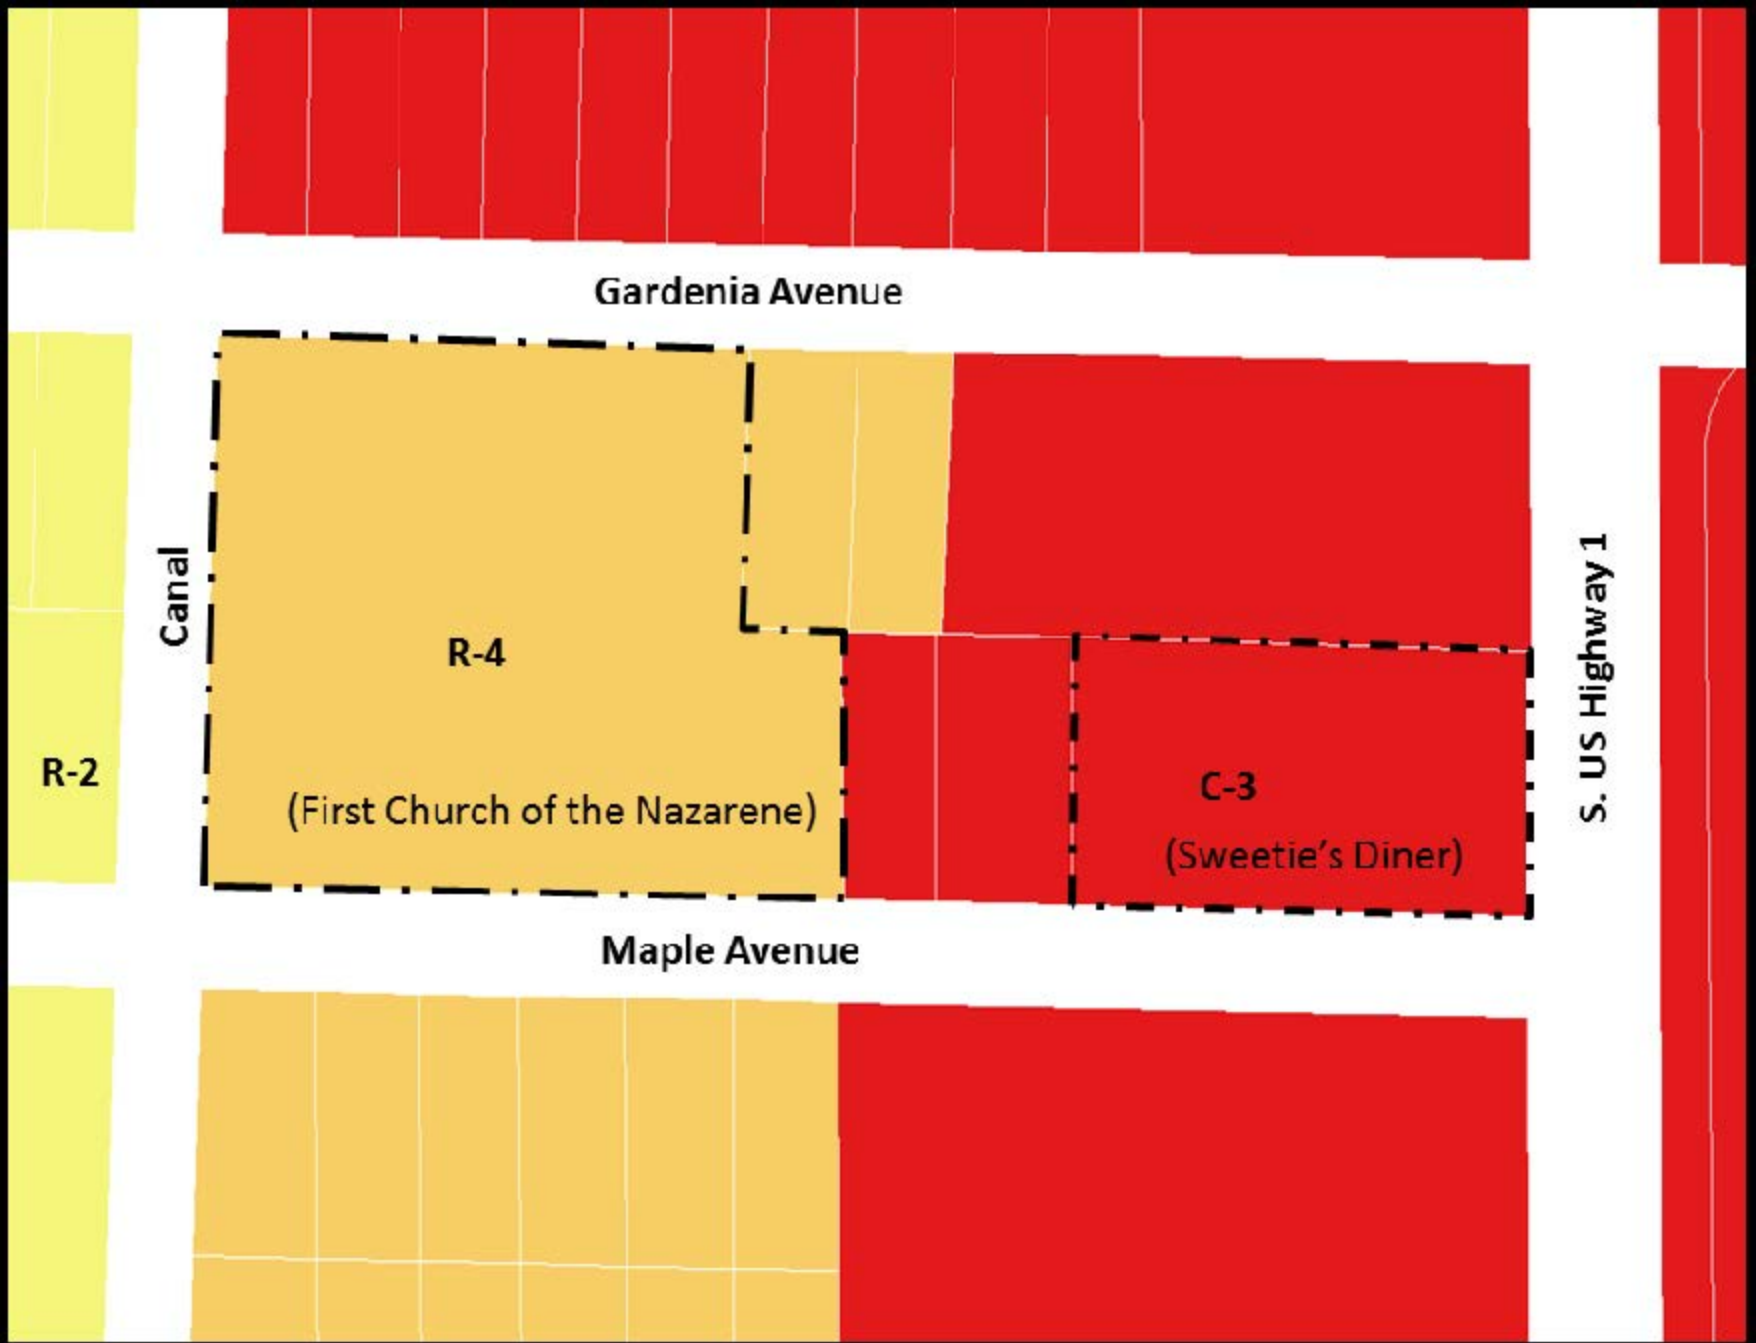

Location & Distance Map

**2625 S US Highway 1 -
Sweetie's Diner**

THE SUNRISE CITY
FORT PIERCE
Florida

Legend

- Subject Sites
-  R-2, Single Family Intermediate Density
-  C-3, General Commercial
-  R-4, Medium Density Residential

Zoning Map

THE SUNRISE CITY
FORT PIERCE
Florida