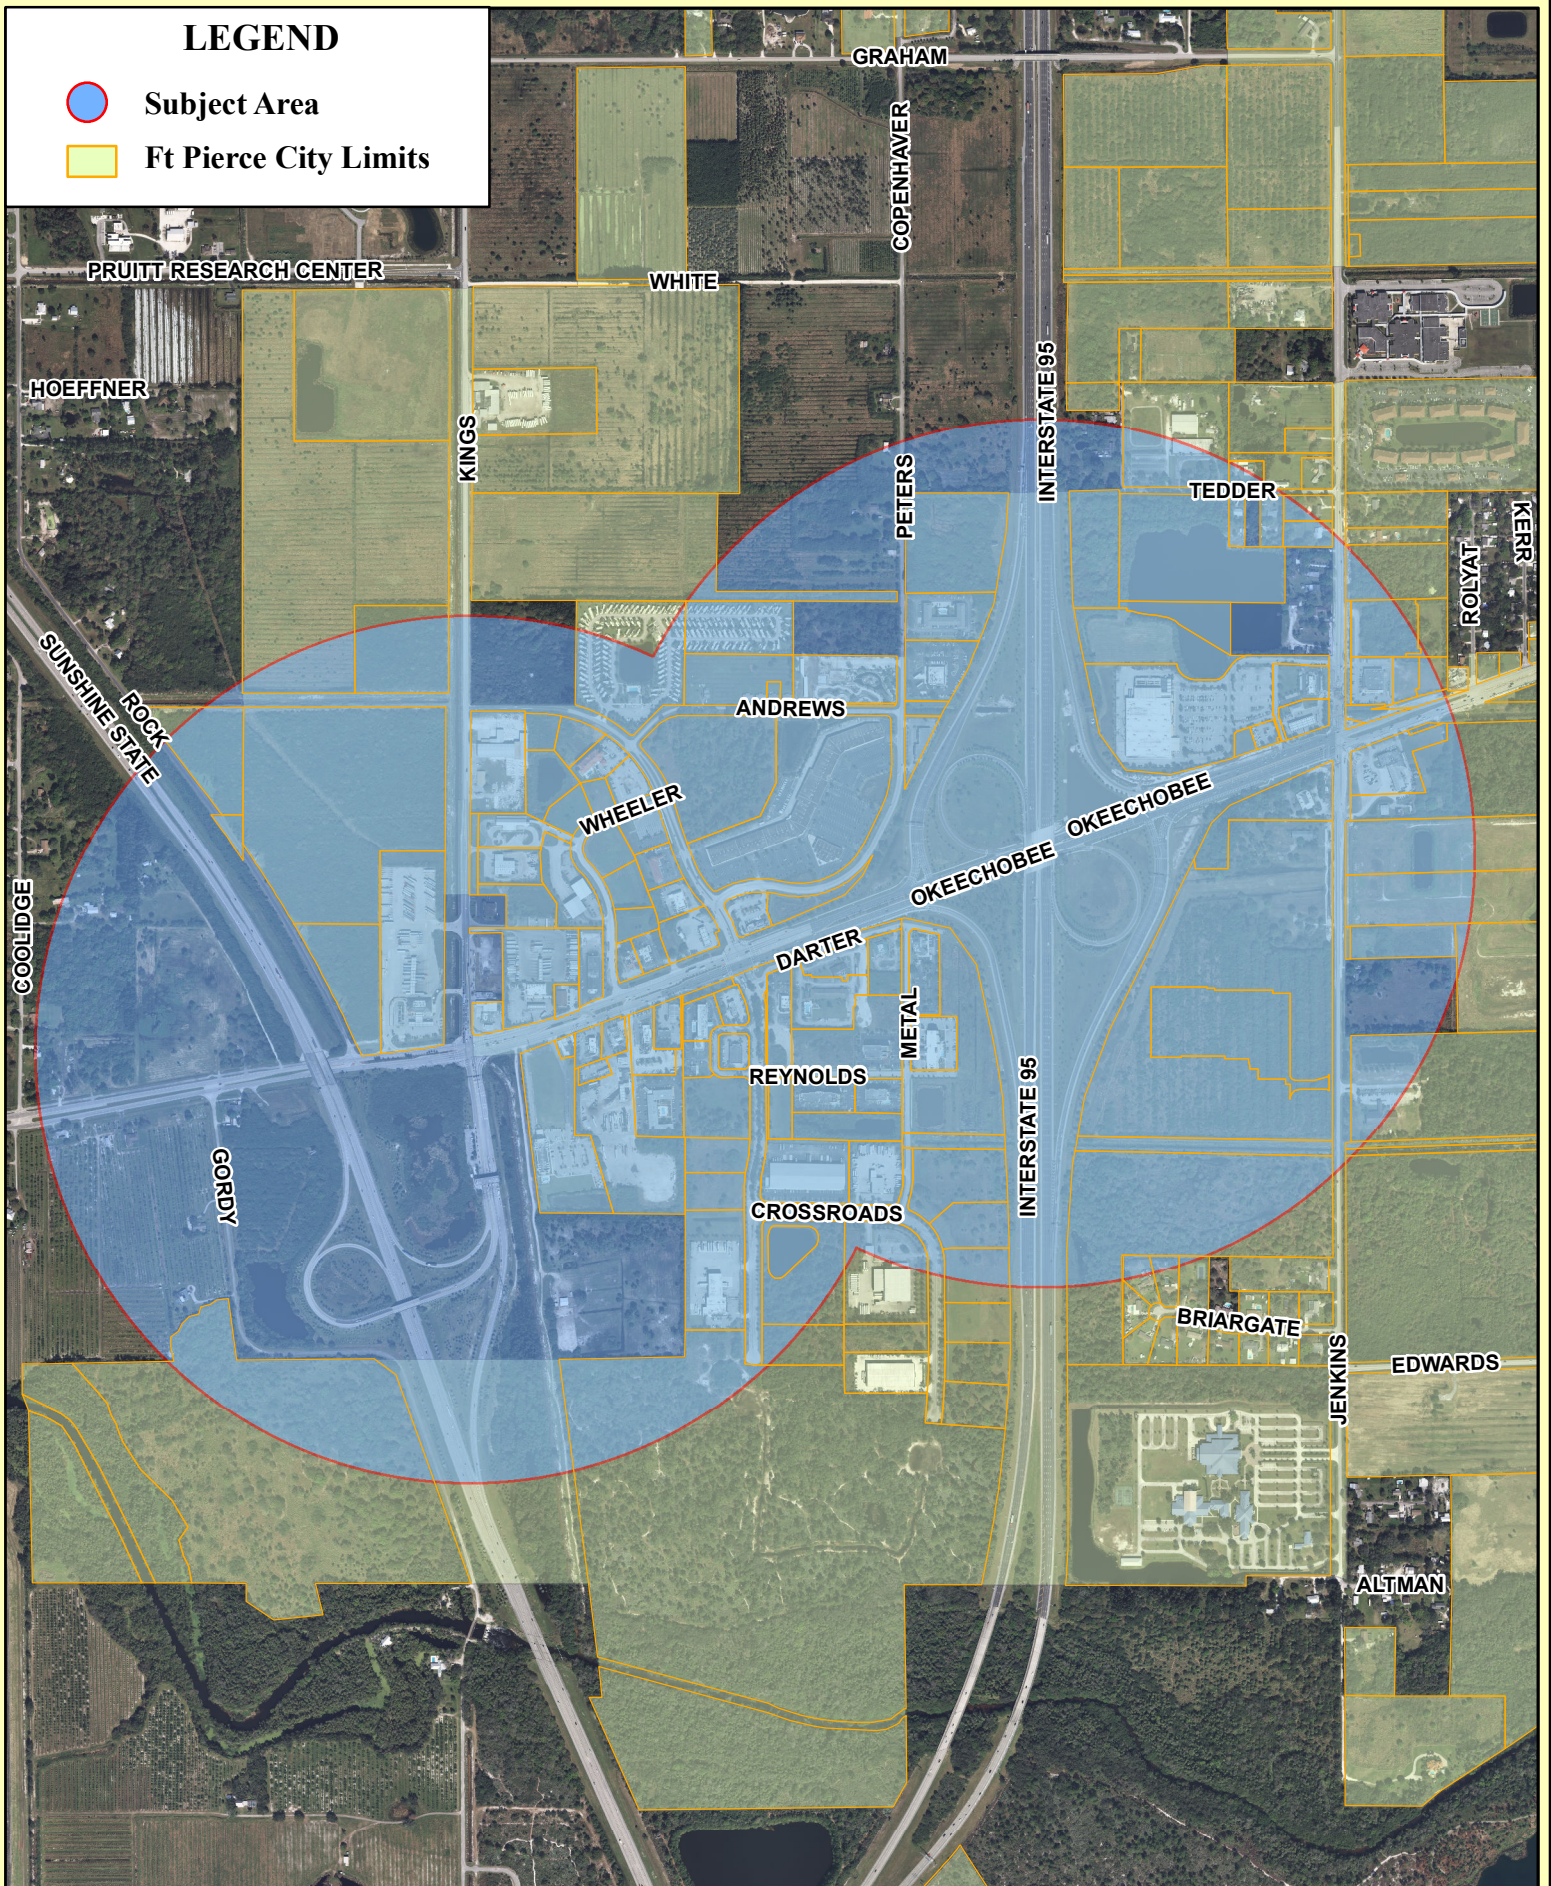

LEGEND

- Subject Area
- Ft Pierce City Limits

TEMPORARY SIGNS

APRIL 2017