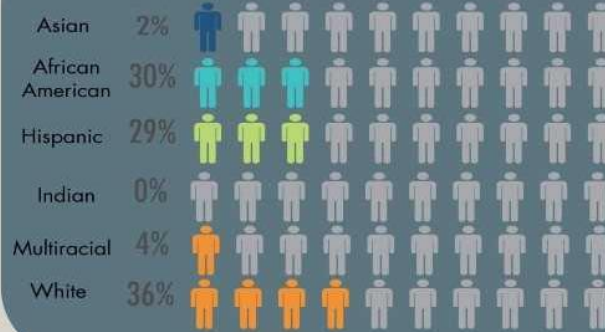

SLPS – Committed To Quality, Innovation, And Progress

Superintendent E. Wayne Gent

St. Lucie

PUBLIC SCHOOLS

Graduation Rate

Total Budget: 508,796,370

Race/Ethnicity

317 routed buses traveling over six million miles per year