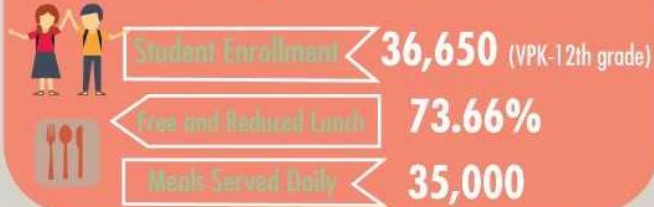

SLPS – Committed To Quality, Innovation, And Progress

Superintendent E. Wayne Gent

St. Lucie

PUBLIC SCHOOLS

Graduation Rate

Total Budget: 508,796,370

Race/Ethnicity

317 routed buses traveling over six million miles per year