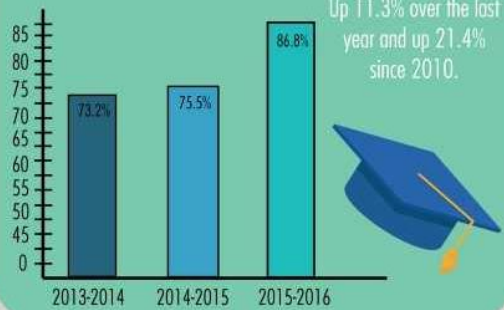

SLPS – Committed To Quality, Innovation, And Progress

Superintendent E. Wayne Gent

St. Lucie

PUBLIC SCHOOLS

Graduation Rate

Total Budget: 508,796,370

Race/Ethnicity

317 routed buses traveling over six million miles per year