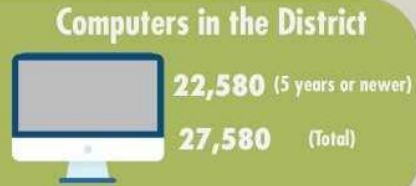

SLPS – Committed To Quality, Innovation, And Progress

Superintendent E. Wayne Gent

St. Lucie

PUBLIC SCHOOLS

Graduation Rate

Total Budget: 508,796,370

Race/Ethnicity

317 routed buses traveling over six million miles per year