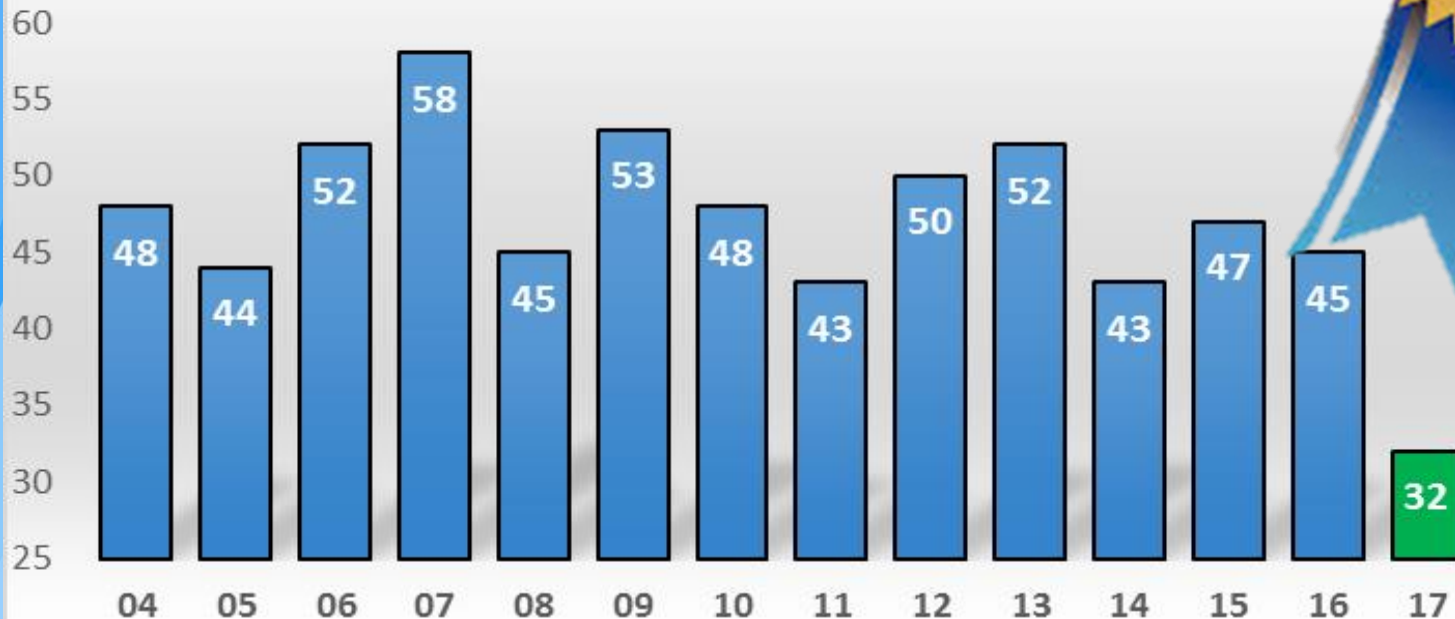

Treasure Coast Points Comparisons and District Grades

District	Overall Points 15-16	Overall Points 16-17	Points Improved	District Grades
Martin	659	690	+31	A
St. Lucie	573	626	+53	B
Indian River	606	623	+17	B
Okeechobee	549	562	+23	C

District Grades Context

Ranking of District 2004-2017

**Record
Results
For
SLPS**

**District Ranking - Total Points
67 Florida Districts**