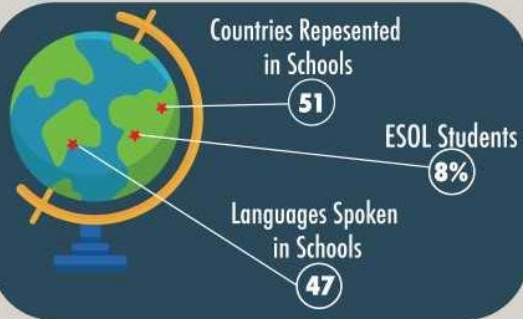

SLPS – Committed To Quality, Innovation, And Progress

Superintendent E. Wayne Gent

St. Lucie

PUBLIC SCHOOLS

Graduation Rate

Total Budget: 508,796,370

Race/Ethnicity

317 routed buses traveling over six million miles per year