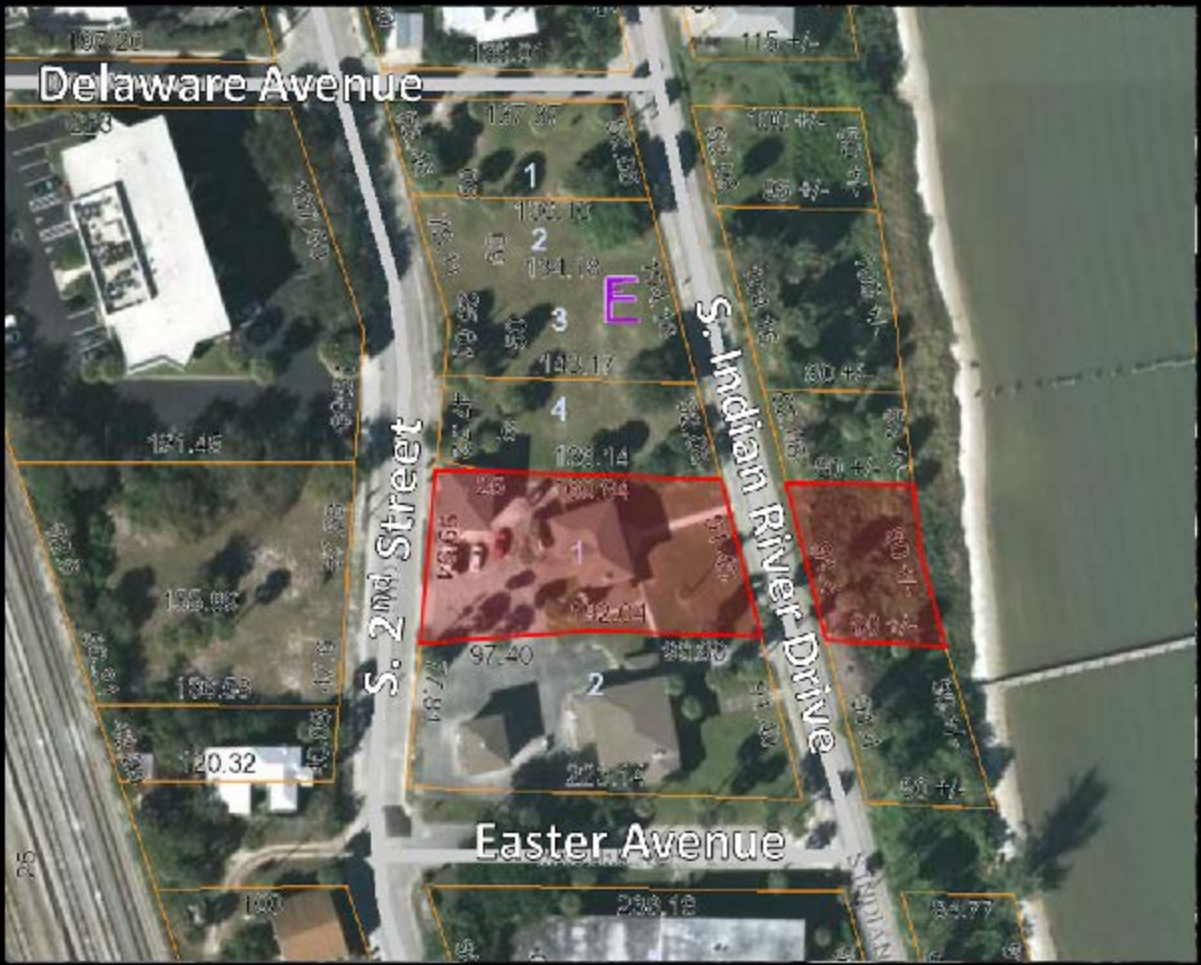

Delaware Avenue

S. 2nd Street

S. Indian River Drive

Easter Avenue

**Brett Residence**  
**Conditional Use w/ No New Construction**

**515 South Indian River Drive**

THE SUNRISE CITY  
**FORT PIERCE**  
*Florida*

Delaware Avenue

C-1

S. 2<sup>nd</sup> Street

S. Indian River Drive

Easter Avenue

R-4

**Brett Residence**  
**Conditional Use w/ No New Construction**

**515 S. Indian River Drive**

C-1 =

R-4 =

THE SUNRISE CITY  
**FORT PIERCE**  
*Florida*