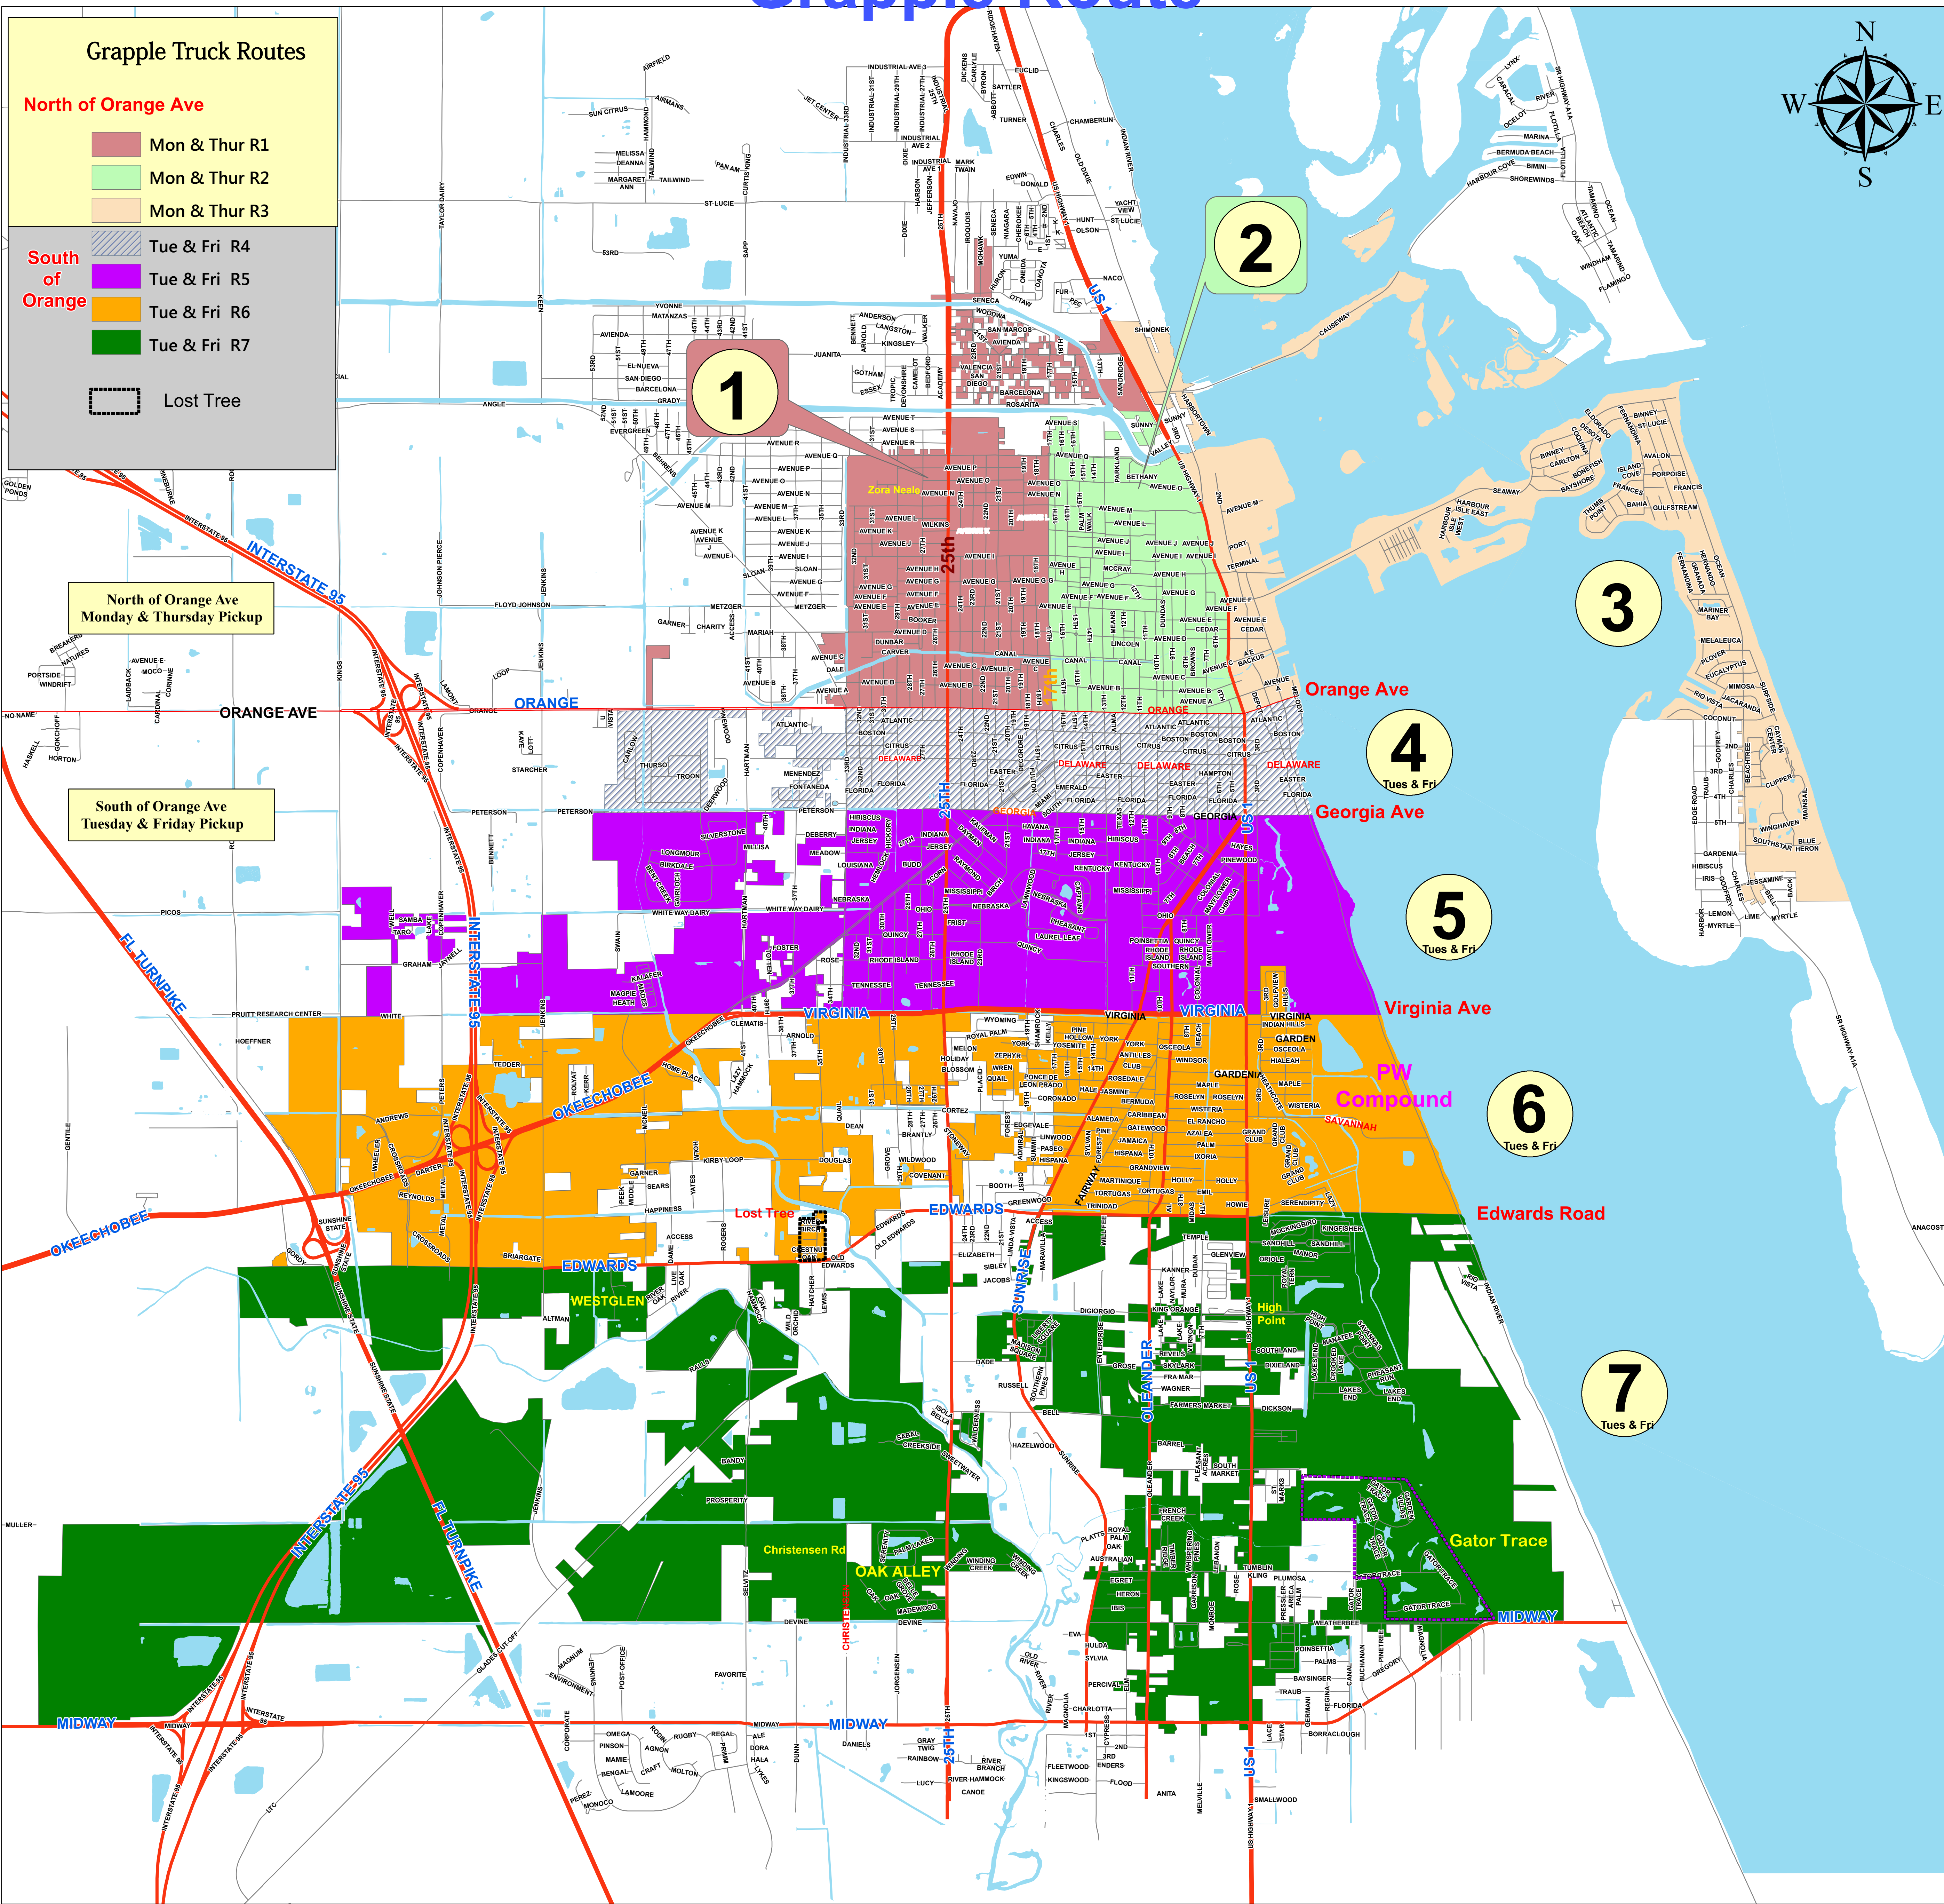

Grapple Route

Grapple Truck Routes

North of Orange Ave

- Mon & Thur R1
- Mon & Thur R2
- Mon & Thur R3

South of Orange

- Tue & Fri R4
- Tue & Fri R5
- Tue & Fri R6
- Tue & Fri R7

Lost Tree

North of Orange Ave
Monday & Thursday Pickup

South of Orange Ave
Tuesday & Friday Pickup

2

1

3

4
Tues & Fri

5
Tues & Fri

6
Tues & Fri

7
Tues & Fri