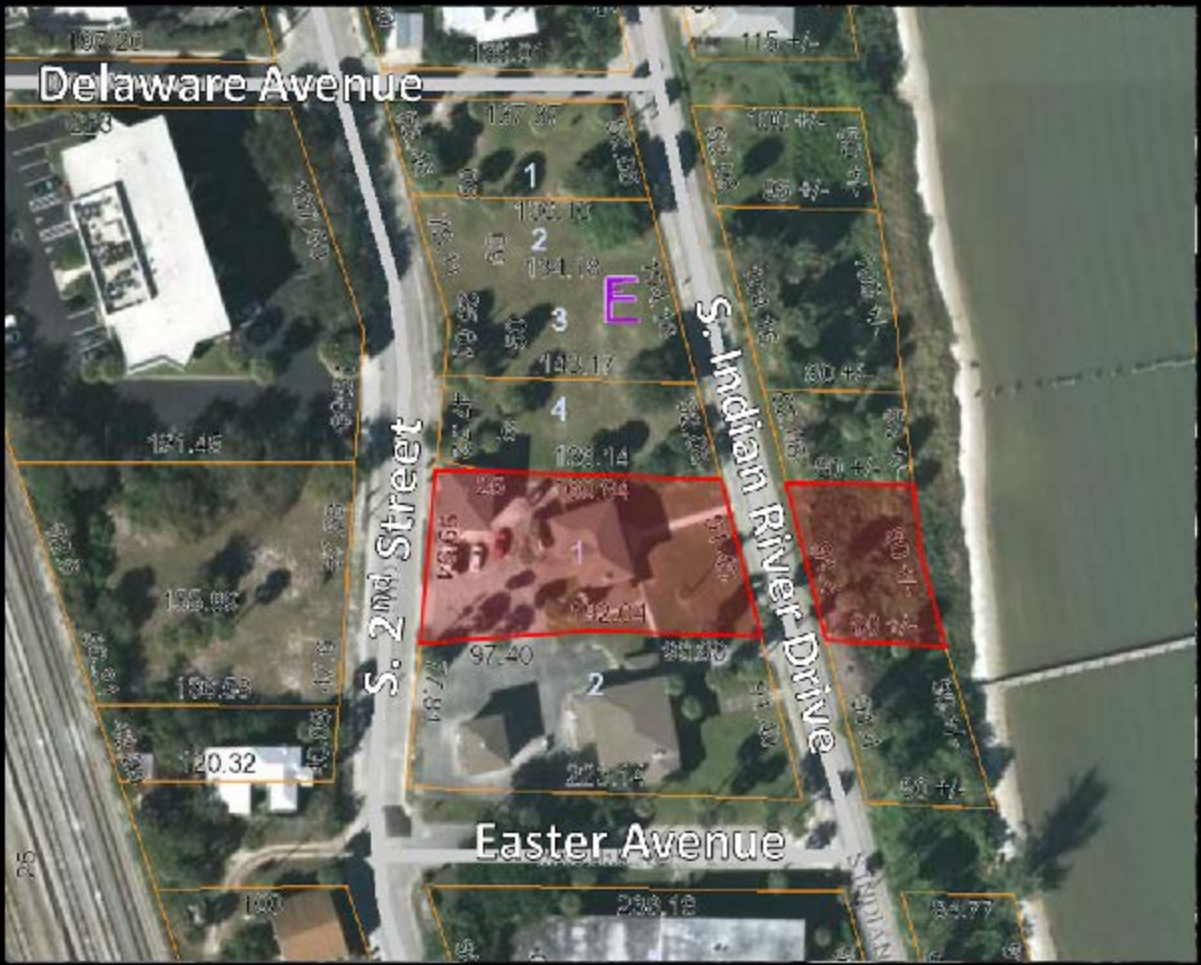

Delaware Avenue

S. 2nd Street

S. Indian River Drive

Easter Avenue

Brett Residence
Conditional Use w/ No New Construction

515 South Indian River Drive

THE SUNRISE CITY
FORT PIERCE
Florida

Delaware Avenue

C-1

S. 2nd Street

S. Indian River Drive

Easter Avenue

R-4

Brett Residence
Conditional Use w/ No New Construction

1717 Bayshore Drive

C-1 =

R-4 =

THE SUNRISE CITY
FORT PIERCE
Florida