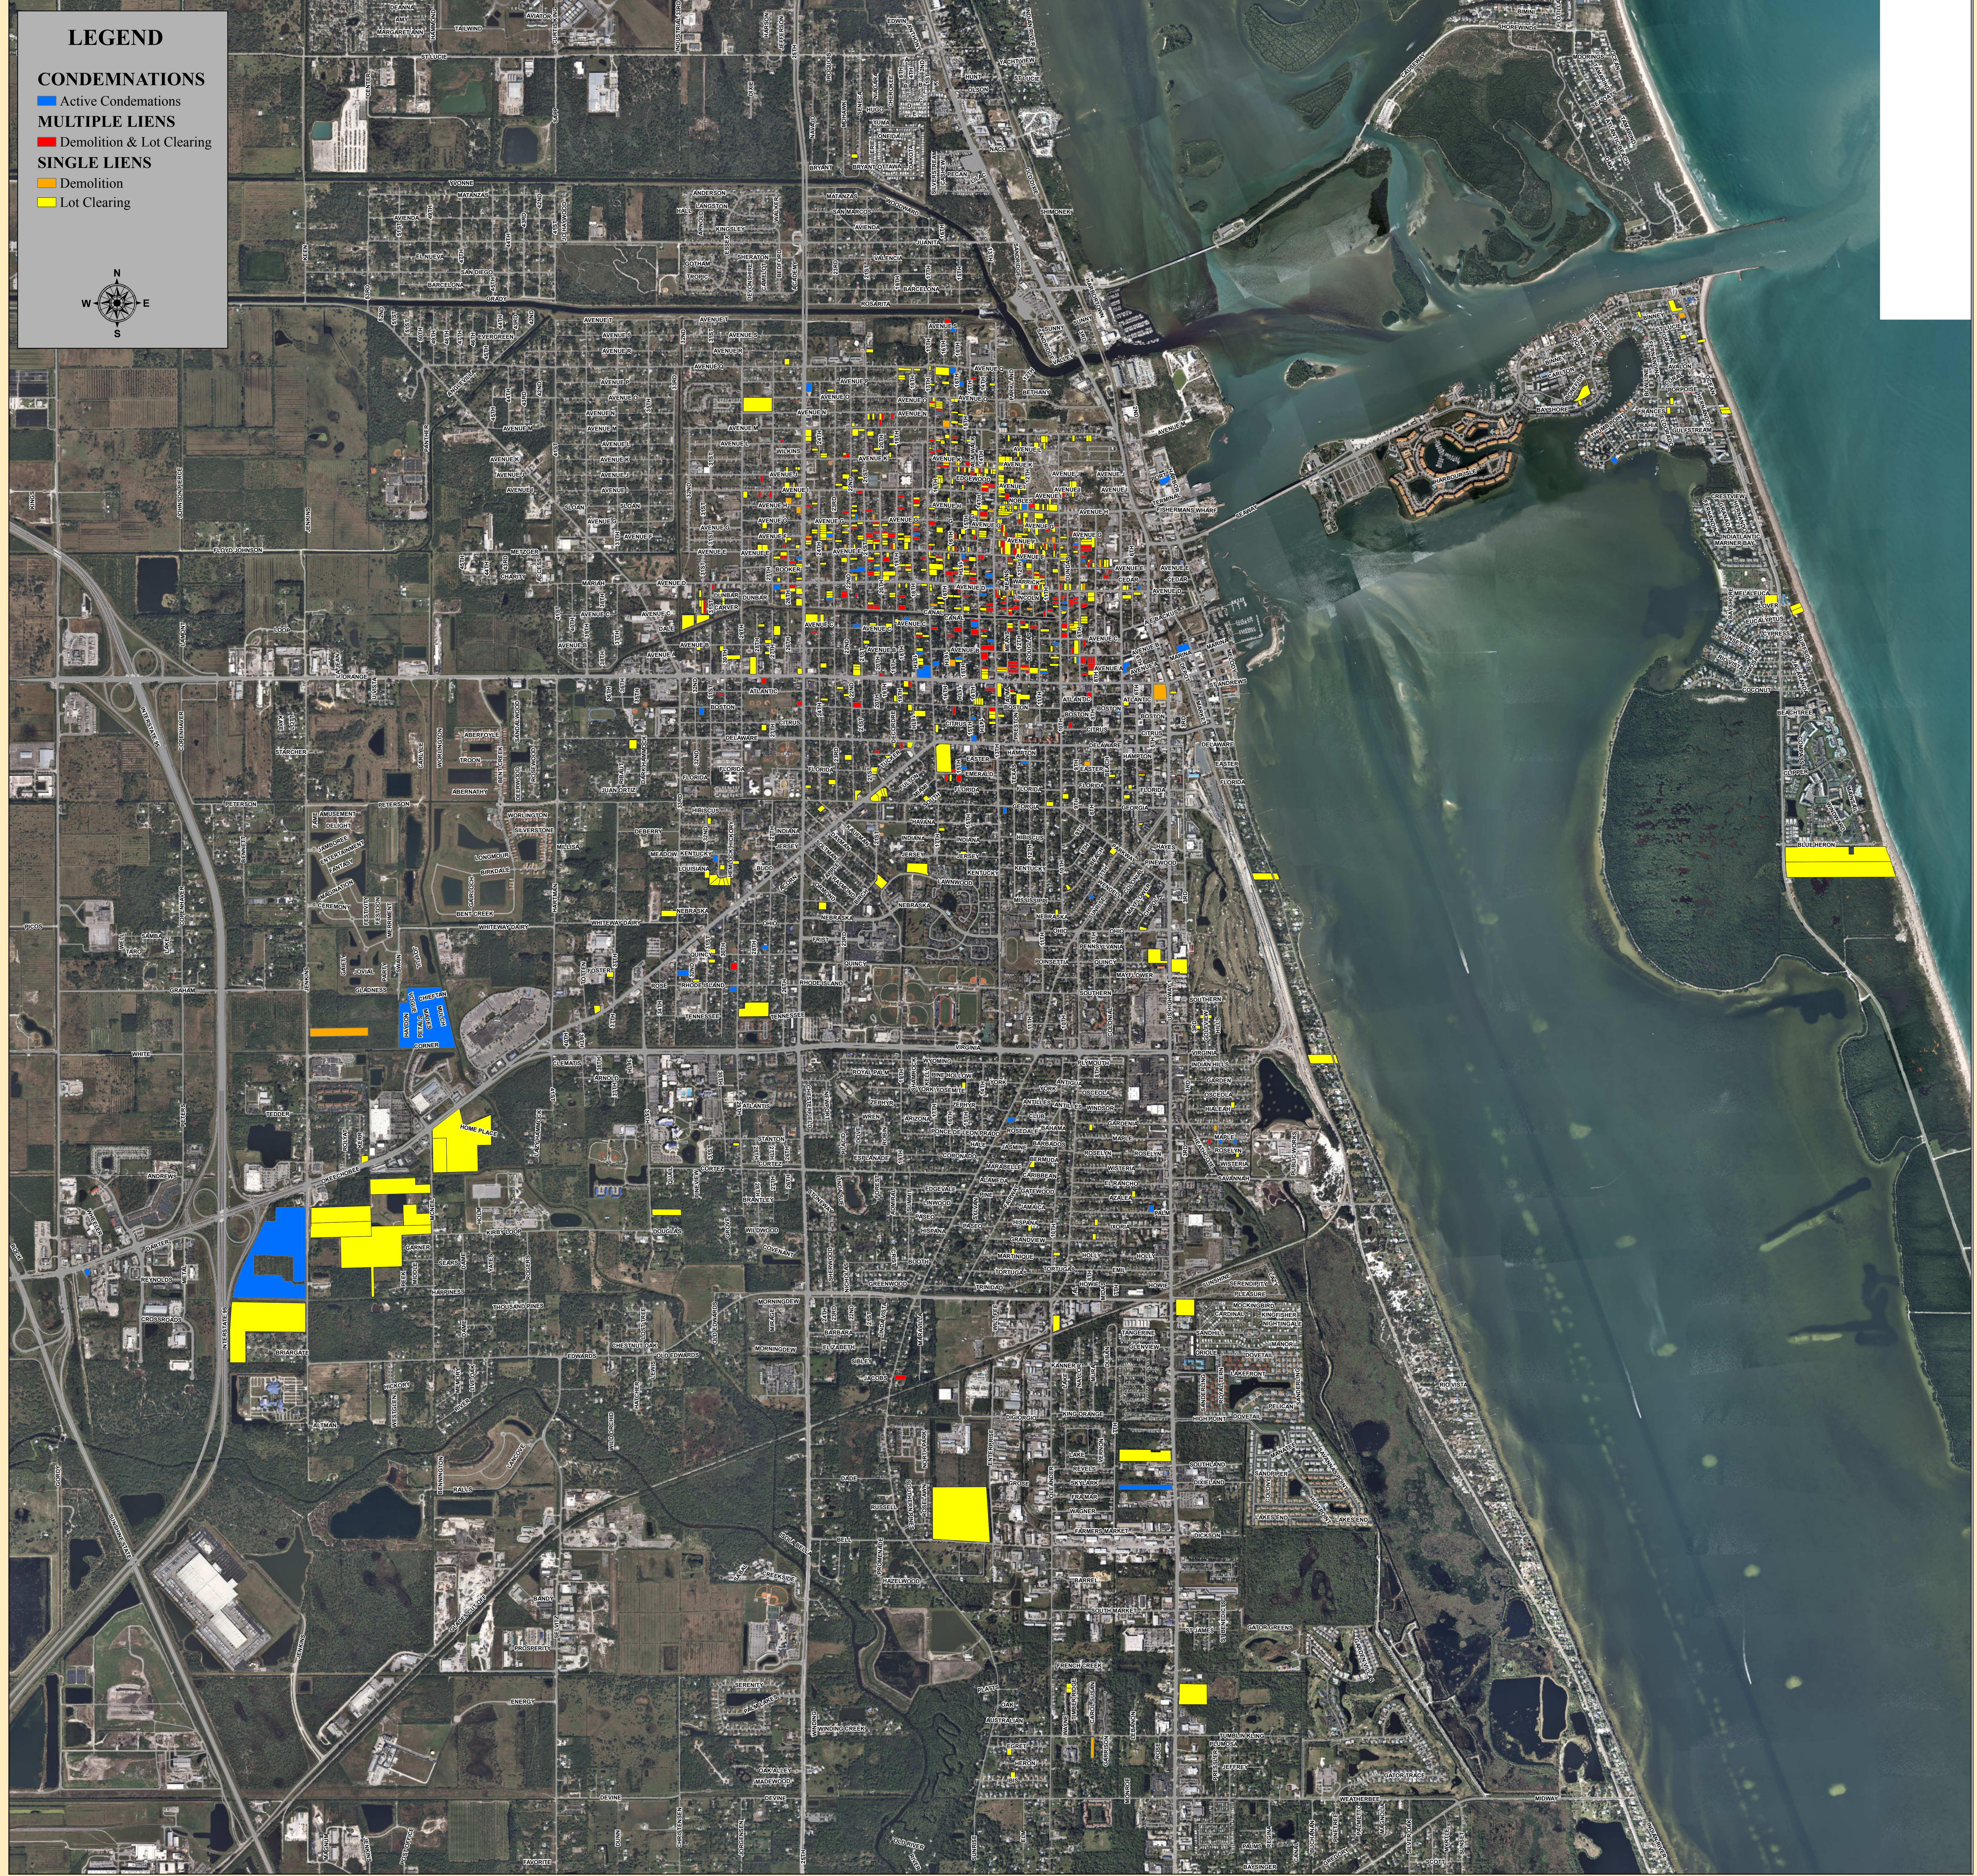

LEGEND

CONDEMNATIONS

Active Condemnations

MULTIPLE LIENS

Demolition & Lot Clearing

SINGLE LIENS

Demolition

Lot Clearing

CITY OF FT PIERCE PROPERTY/BUILDING LIENS MAP

City of Ft Pierce
Building Department
April 2018