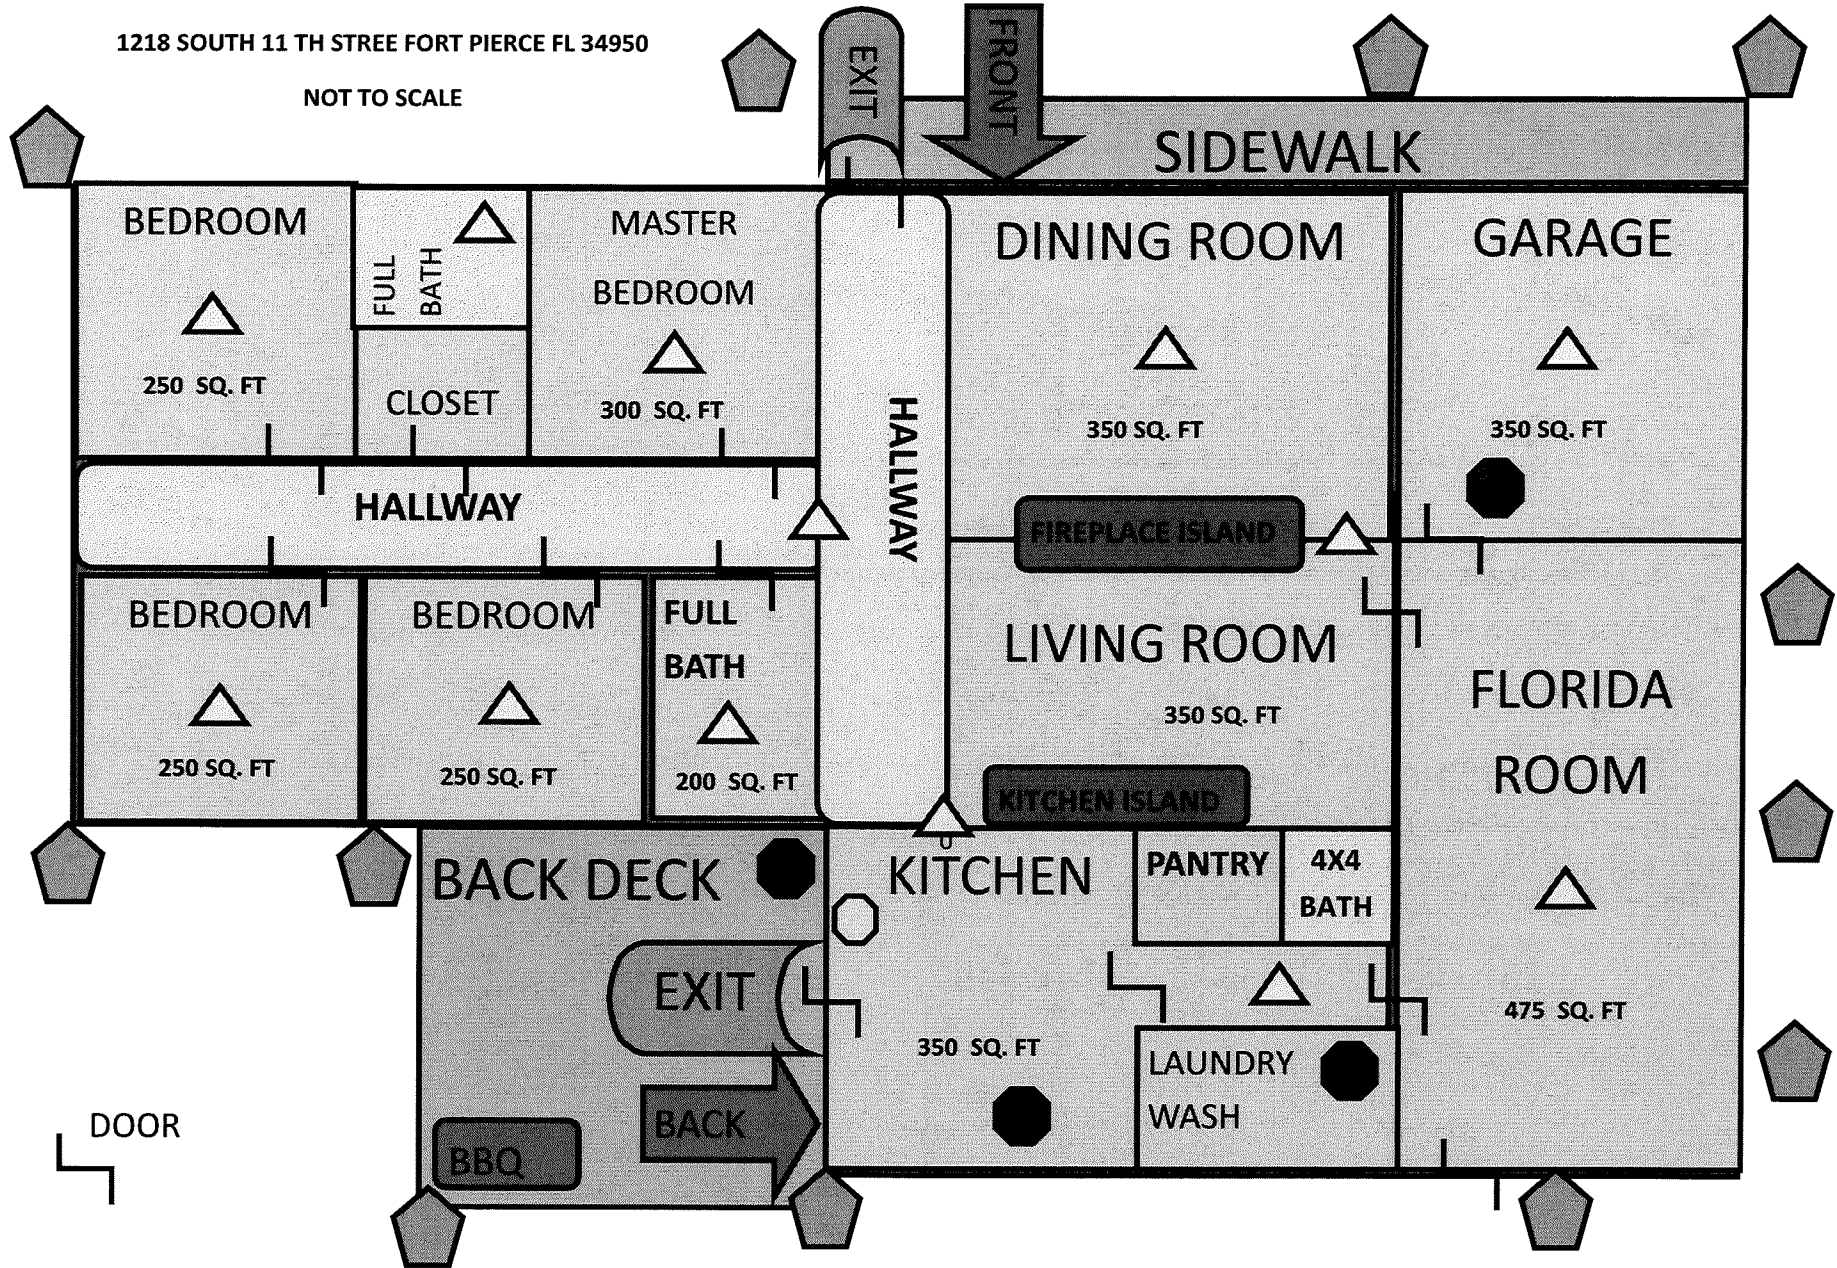

1218 SOUTH 11 TH STREE FORT PIERCE FL 34950

NOT TO SCALE

7 IN 1 SENSOR

SMOKE ALARM

FIRE EXTINGUISHER

SECURITY LIGHT