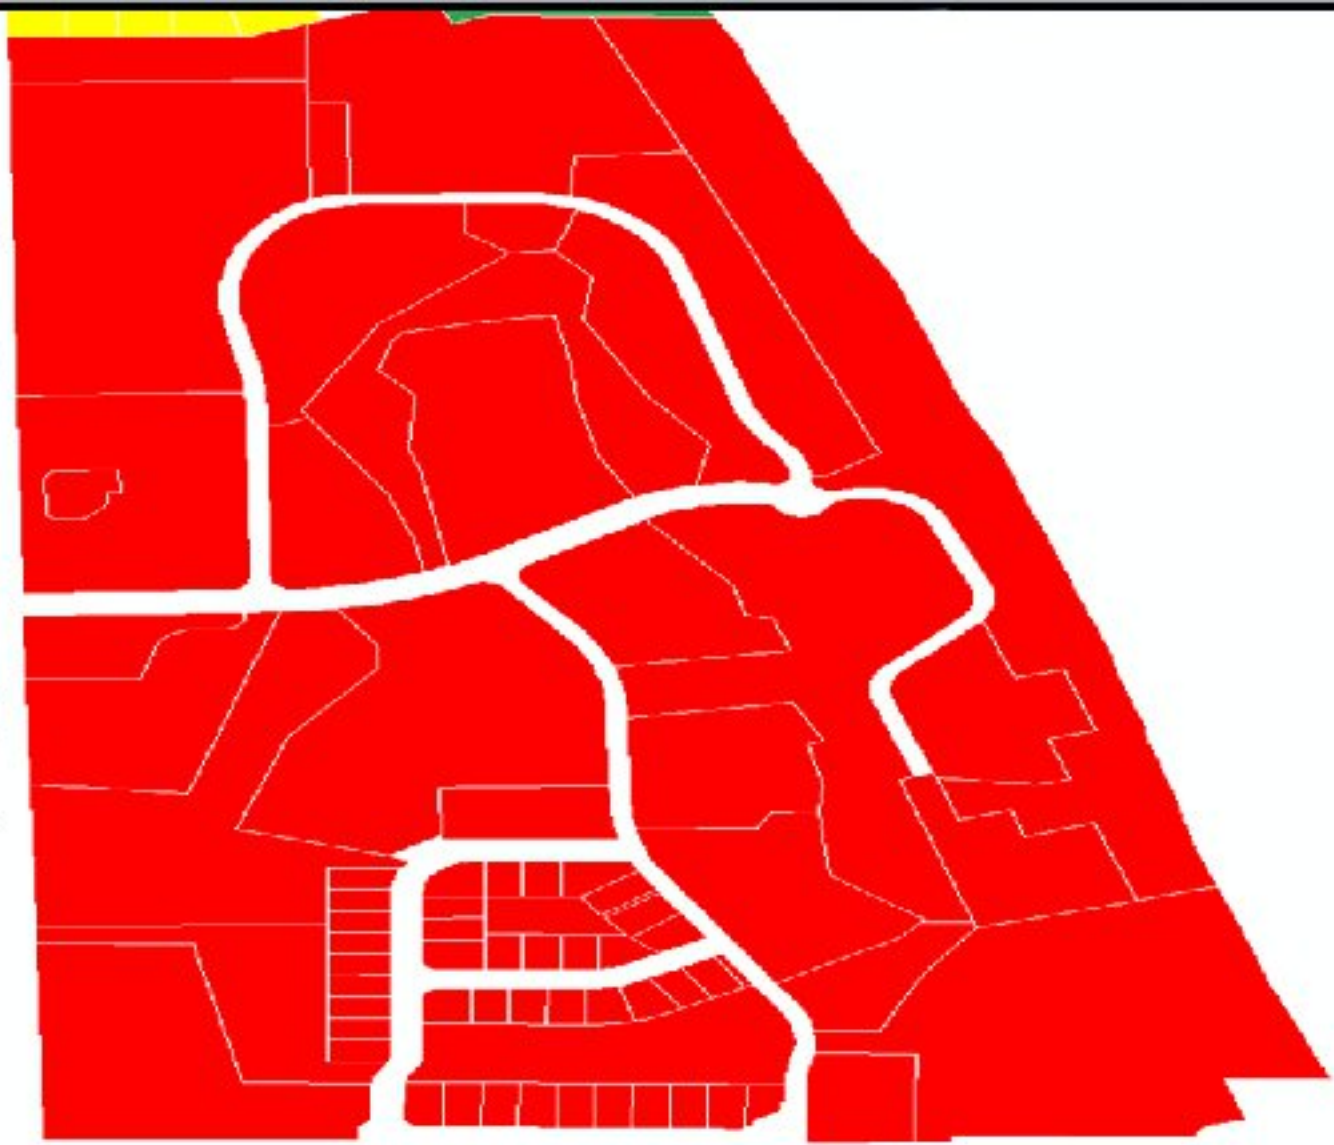

S. Ocean Drive

Blue Heron Blvd.

**Tomaino Dwelling Rental
Conditional Use w/ No New Construction**

41 Winghaven Lane

R4-A = [Red Box] R-2 = [Yellow Box]

**THE SUNRISE CITY
FORT PIERCE
Florida**

Zoning Map