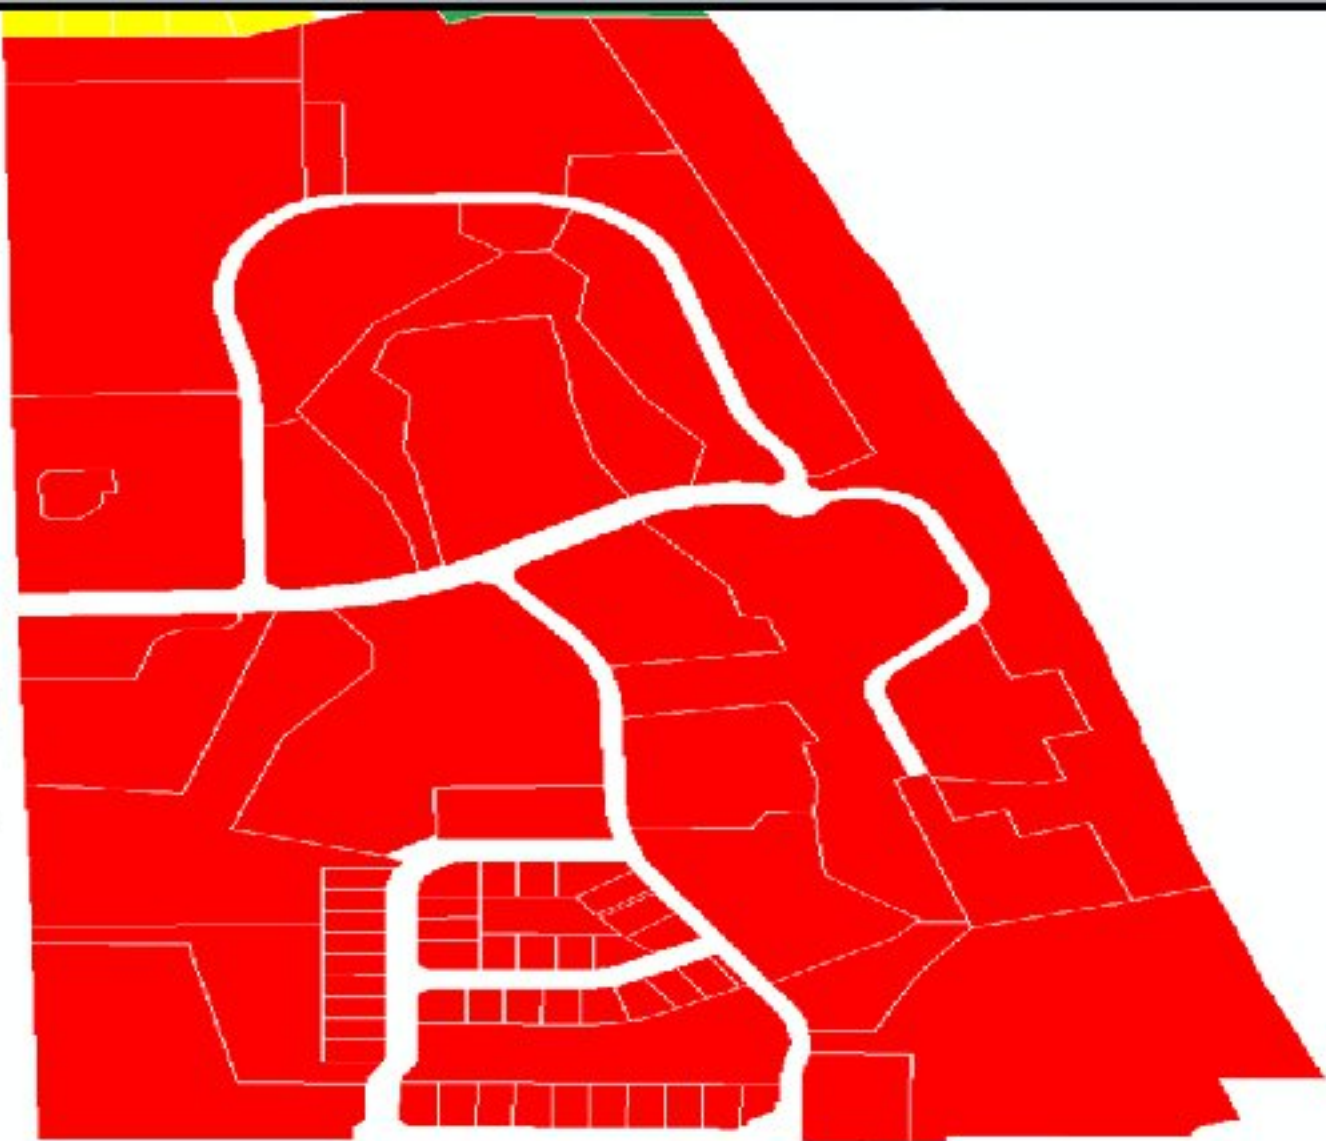

**S. Ocean Drive**

**Blue Heron Blvd.**

**Kennedy Dwelling Rental  
Conditional Use w/ No New Construction**

**50 Southstar Drive**

**R4-A = [Red Box] R-2 = [Yellow Box]**

**THE SUNRISE CITY  
FORT PIERCE  
Florida**

**Zoning Map**