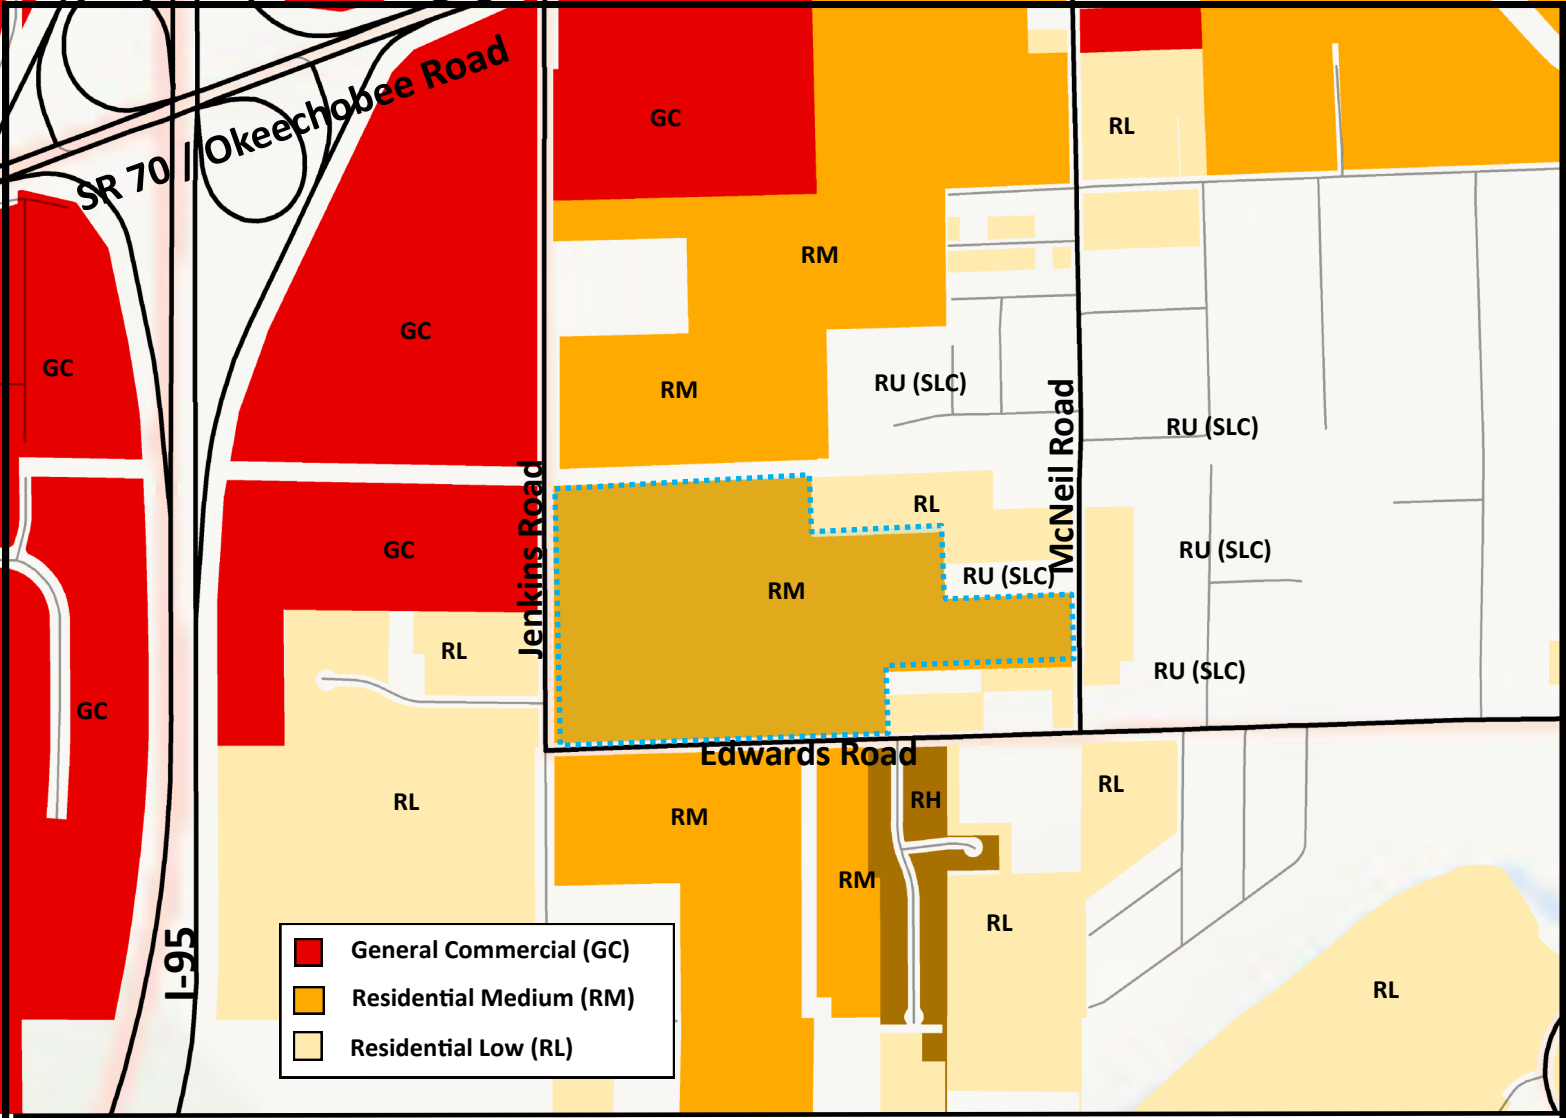

SR 70 | Okeechobee Road

I-95

Jenkins Road

McNeil Road

Edwards Road

3180 South Jenkins Road

Aerial

	General Commercial (GC)
	Residential Medium (RM)
	Residential Low (RL)

3180 South Jenkins Road
 Future Land Use Map

Esri, DeLorme, GEBCO, NOAA NGDC, and

3180 South Jenkins Road

Zoning Map