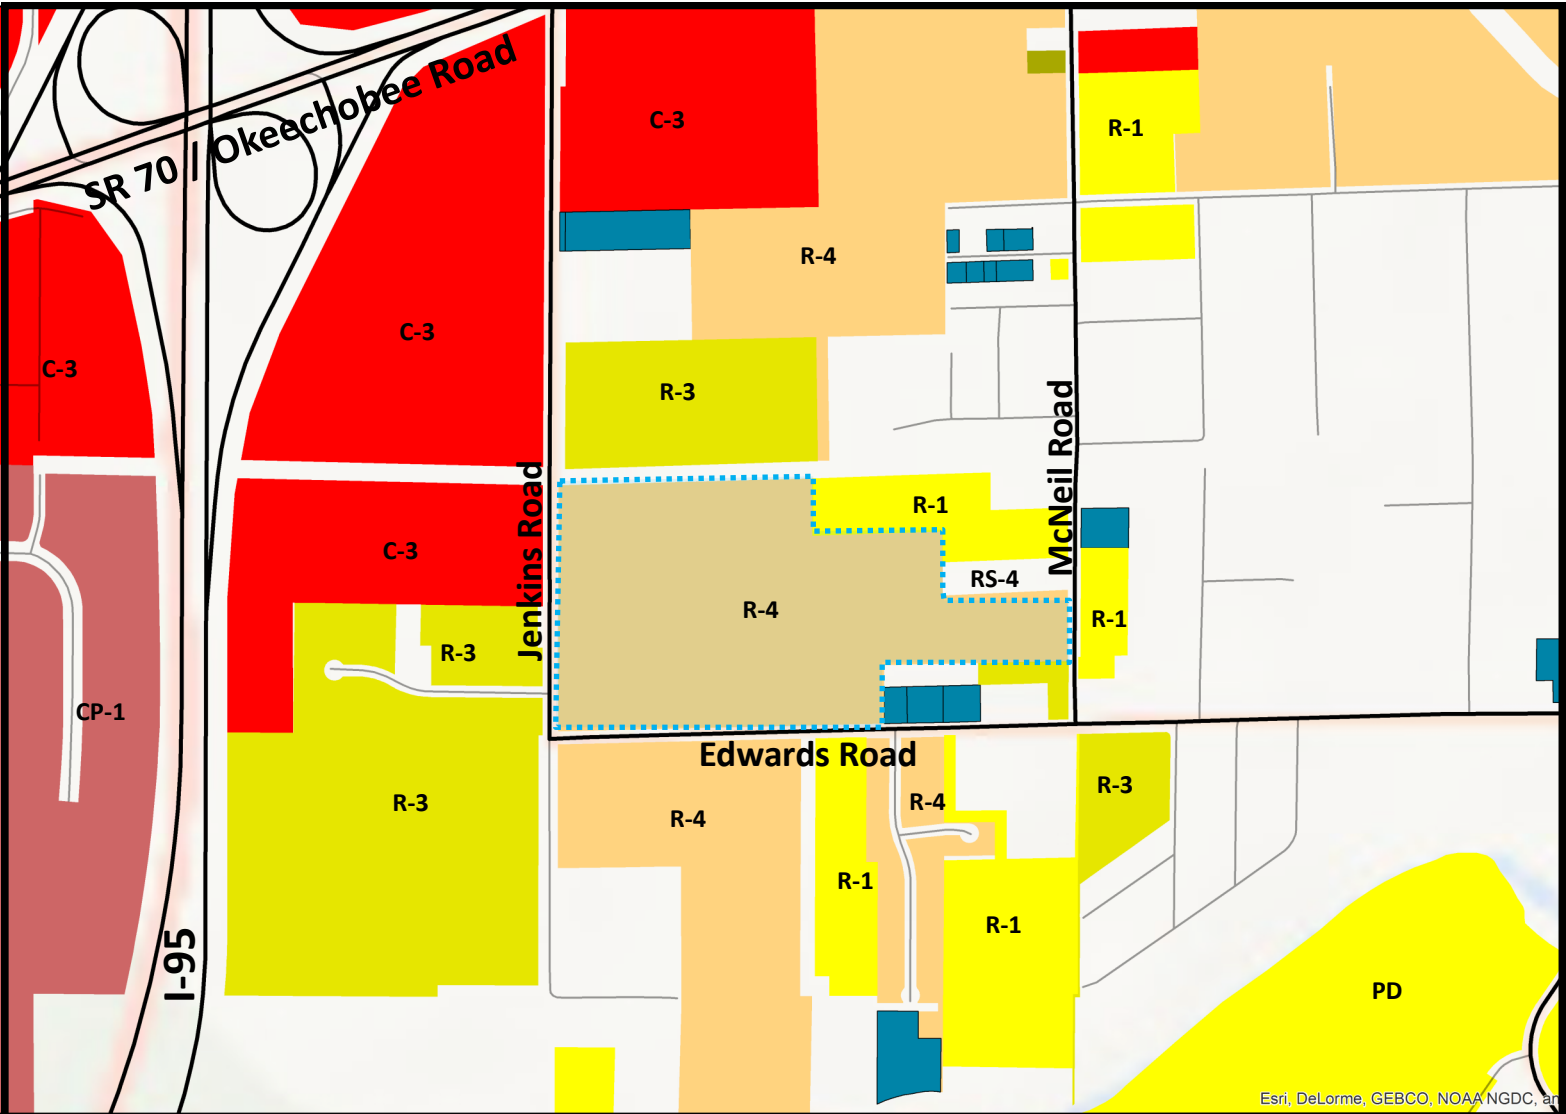

SR 70 | Okeechobee Road

I-95

Jenkins Road

McNeil Road

Edwards Road

3180 South Jenkins Road

Aerial

	General Commercial (GC)
	Residential Medium (RM)
	Residential Low (RL)

3180 South Jenkins Road
 Future Land Use Map

Esri, DeLorme, GEBCO, NOAA NGDC, and

3180 South Jenkins Road

Zoning Map