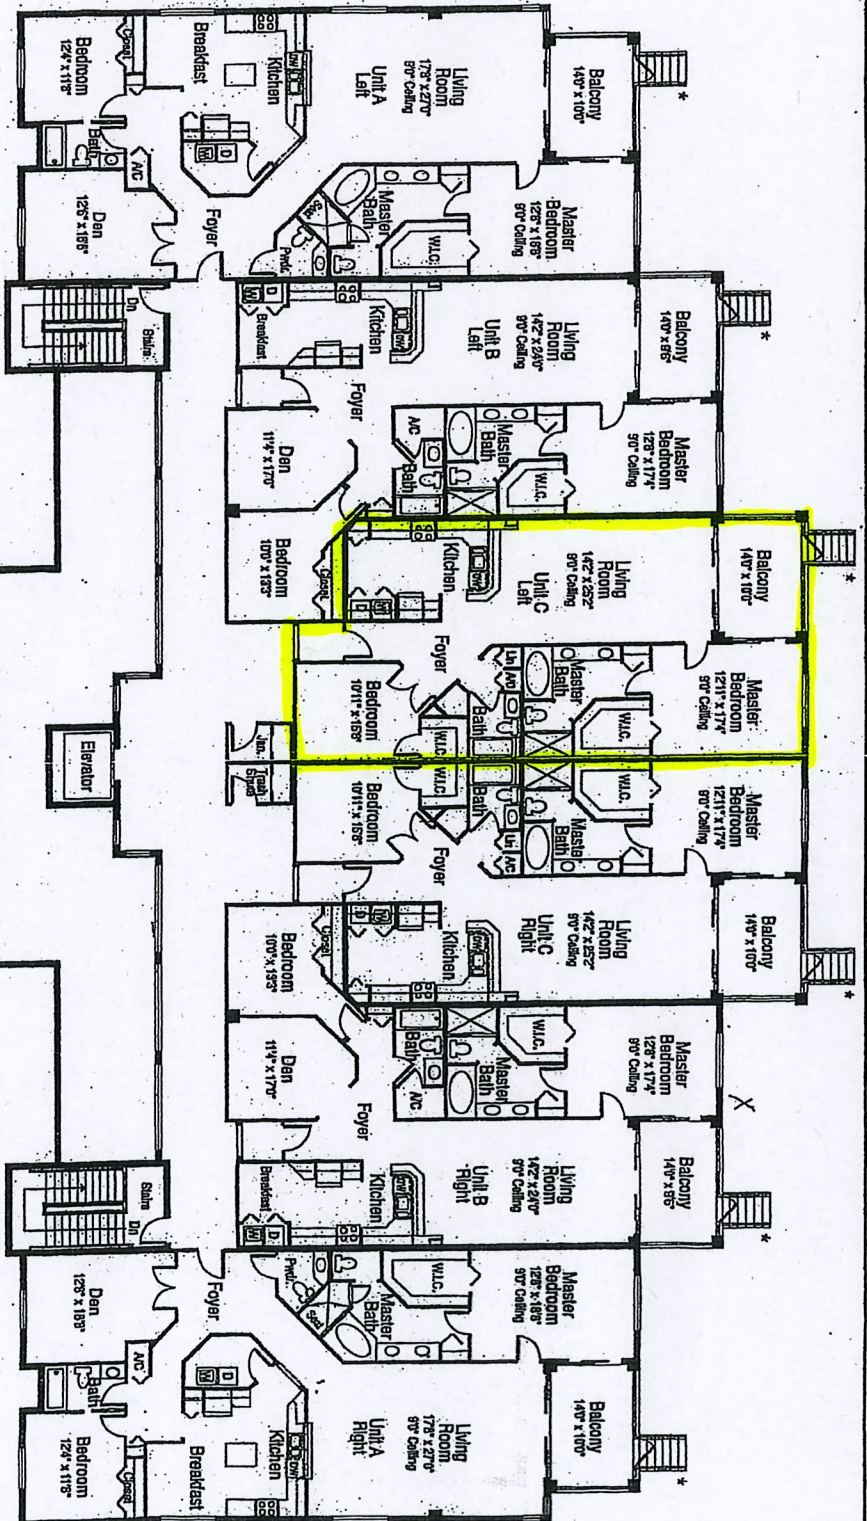

Ocean House

Unit	MC	Balcony & Entry Area	Total
Unit A	2072 Sq. Ft.	152 Sq. Ft.	2224 Sq. Ft.
Unit B	1693 Sq. Ft.	142 Sq. Ft.	1736 Sq. Ft.
Unit C	1426 Sq. Ft.	152 Sq. Ft.	1578 Sq. Ft.

All dimensions are approximate. The developer reserves the right to change and/or alter materials, specifications, features, designs and pricing without notice.

* Stair Access - first floor only

Southpointe
 41 Ocean Village
 South Henderson Island