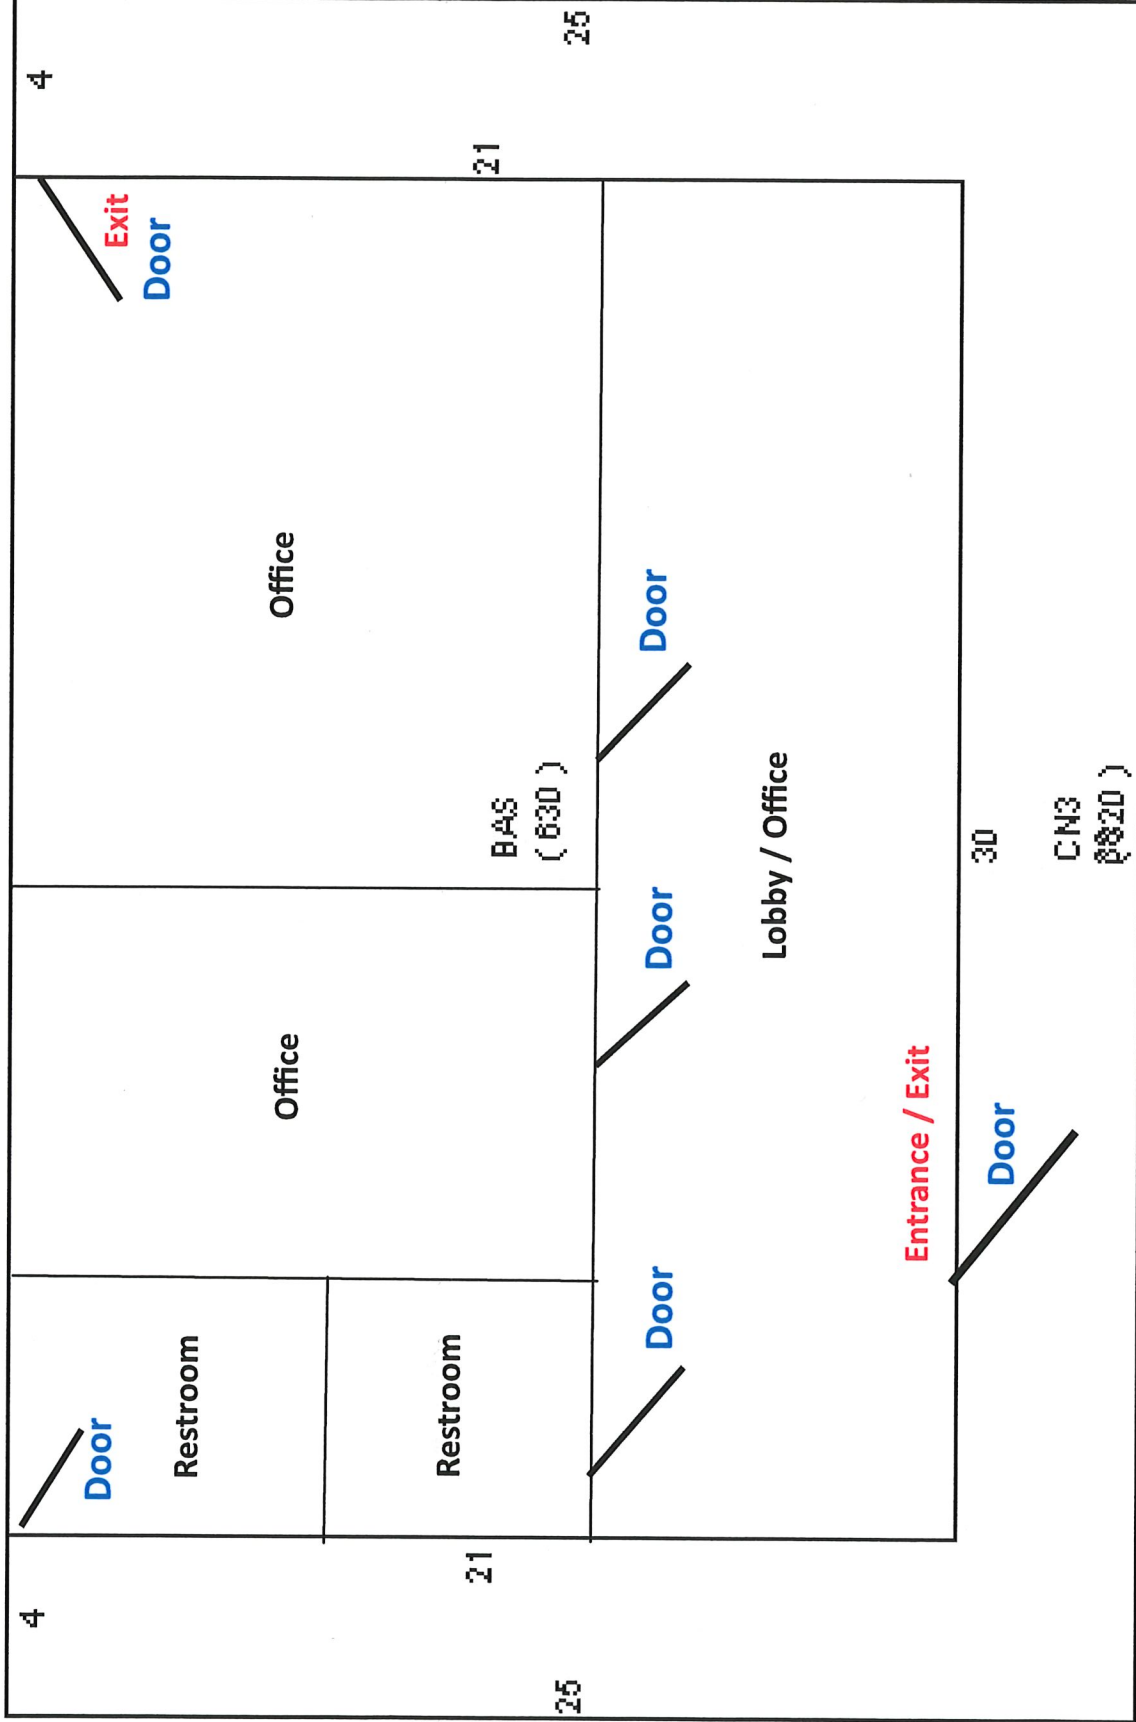

Building Layout

30

3101 Okeechobee Road Fort Pierce, FL 34947

Parcel ID: 2417-806-0023-000-7

Total Areas Finished/Under Air (SF): 630 Gross Area | (SF): 950 | Land Size (acres): 0.58 | Land Size (SF): 25,477